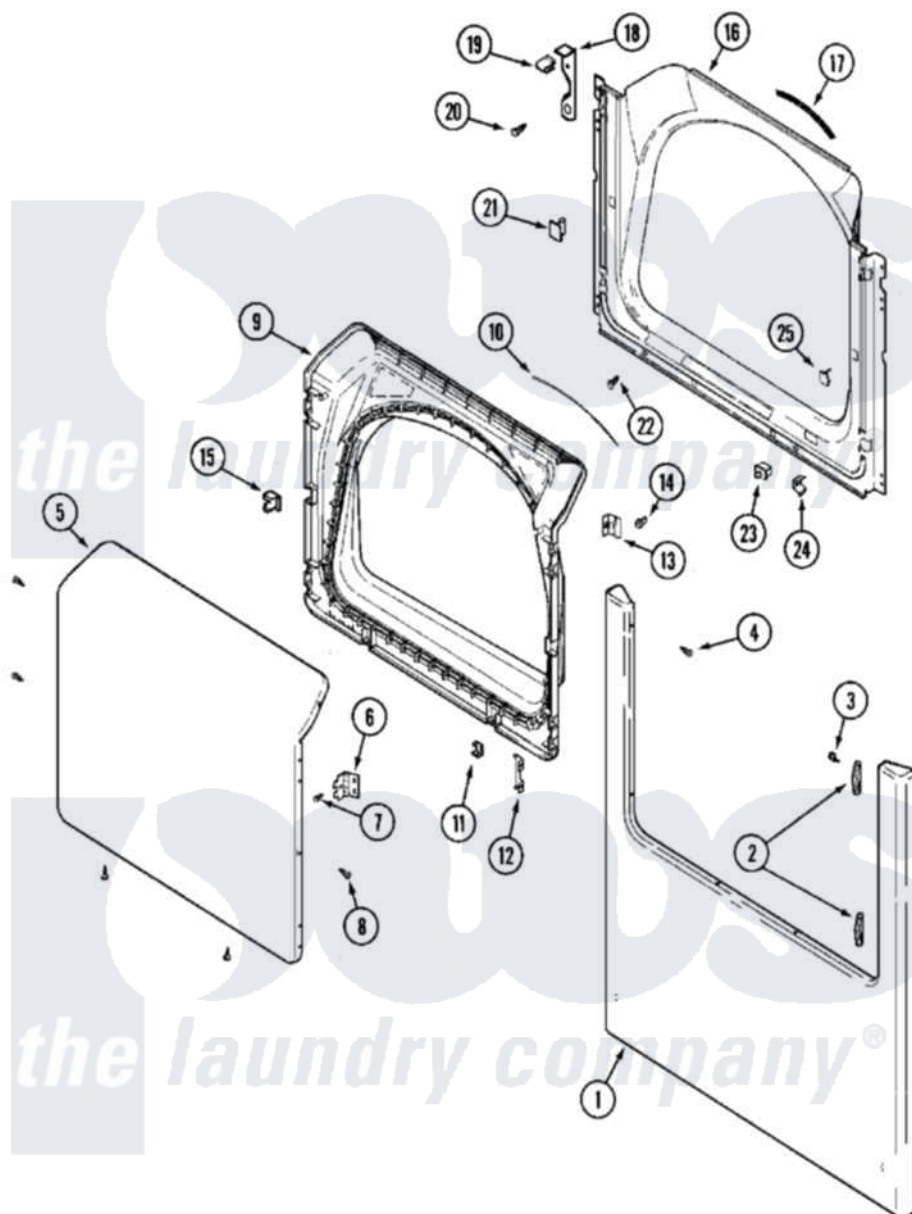

# Maytag MLG15MNAWW 05 - DOOR (LOWER)

Maytag [Residential Maytag MLG15MNAWW Dryer Parts](#) Parts Diagram 05 - DOOR (LOWER)  
 Click on the part number to view part

Item	Original Part Number	Replaced By	Status	Part Description
001	22002241	<a href="#">22002836</a>		Panel, Front
002	<a href="#">33001764</a>			Cover, Hinge Hole
003	<a href="#">33001846</a>			Screw, Hinge Hole Cover
004	<a href="#">22002243</a>			Screw, Front Panel And Hinge
005	<a href="#">22001979</a>			Door, Outer
006	<a href="#">33001759</a>			Hinge, Door
007	22002062	<a href="#">98006631</a>		Screw
008	<a href="#">22002063</a>			Screw No.8-18AB Wafer Head
009	<a href="#">33001750</a>			Door, Inner/ W Seal
010	<a href="#">33002094</a>			Seal, Door
011	<a href="#">22002039</a>			Clip, Door
012	<a href="#">22002038</a>			Clip, Door
013	<a href="#">33001793</a>			Bracket, Strike
014	<a href="#">33001761</a>			Strike, Door
015	<a href="#">33001763</a>			Plug, Inner Door
016	<a href="#">33001778</a>			Shroud

017	<a href="#">33001767</a>		Seal, Shroud
018	<a href="#">22002991</a>		Kit, Access Cover Hook
019	<a href="#">33002037</a>		Fastener, Access Cover Hook
020	<a href="#">22001995</a>		Screw Note: Screw, Tumbler Front And Shroud
021	33001791	<a href="#">306436</a>	Door Latch Kit--W
022	<a href="#">33001768</a>		Screw, Shroud Note: Screw, Shroud And Outlet Duct
023	33001509	<a href="#">W10169313</a>	Switch-Dor
024	<a href="#">33001760</a>		Bracket, Hinge
025	Y304578	<a href="#">LA-1003</a>	Door Catch Kit