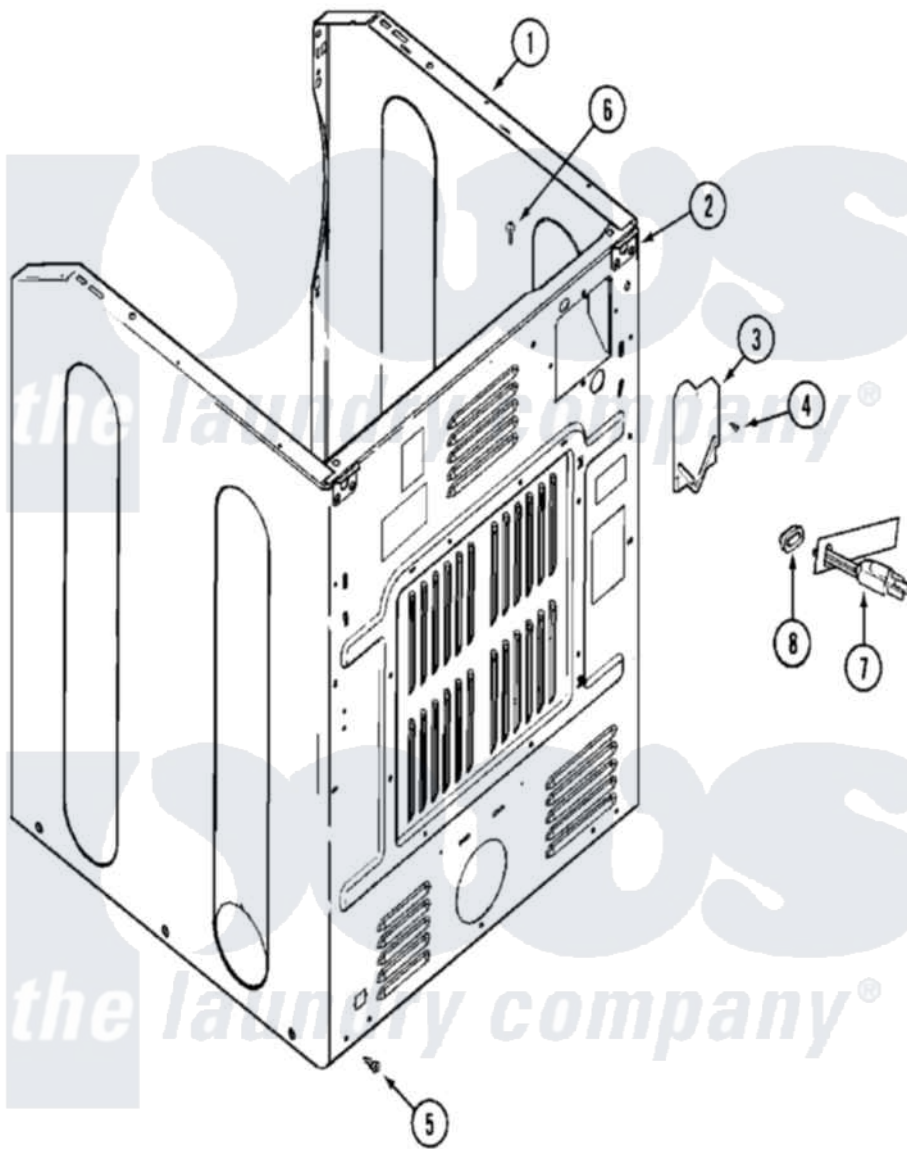

# Maytag MLG15MNAWW 06 - CABINET-REAR

Maytag Residential Maytag MLG15MNAWW Dryer Parts Parts Diagram 06 - CABINET-REAR  
 Click on the part number to view part

Item	Original Part Number	Replaced By	Status	Part Description
001	NLA		Not Available	CABINET (WHT-LWR)
"	NLA		Not Available	PLUG, HOLE (LWR)
002	NLA		Not Available	BRACKET, CABINET HINGE (LWR)
003	<a href="#">33001795</a>			Cover, Terminal Block
004	<a href="#">22001995</a>			Screw Note: Screw, Tumbler Front And Shroud
005	<a href="#">22001995</a>			Screw Note: Screw, Tumbler Front And Shroud
006	210186	<a href="#">3370225</a>		Screw
007	208784	<a href="#">22003062</a>		Cord, Power
"	22001178	<a href="#">22003062</a>		Cord, Power
008	33002053	<a href="#">211881</a>		Grommet, Cord Part Not Used-Gas Models Only