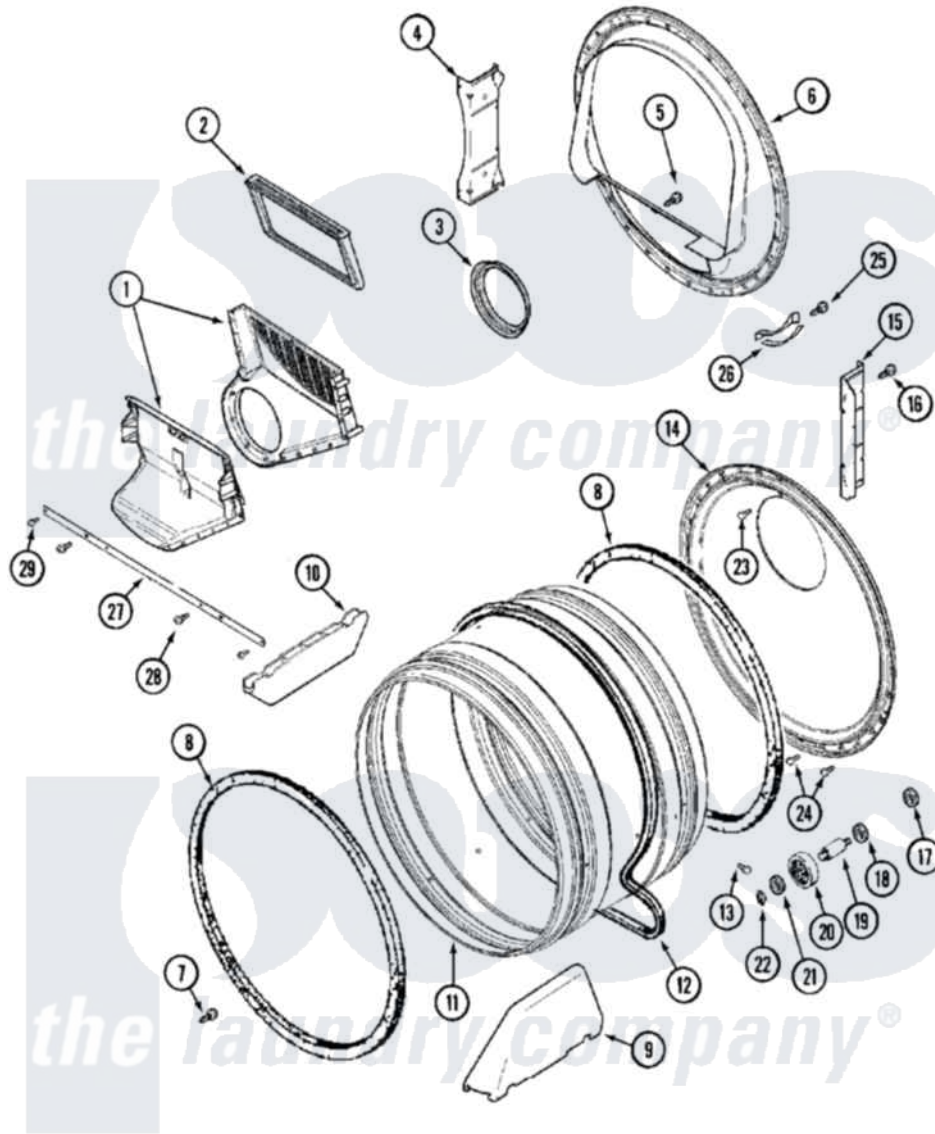

Maytag MLG15MNAWW 07 - TUMBLER

Maytag [Residential Maytag MLG15MNAWW Dryer Parts](#) Parts Diagram 07 - TUMBLER
 Click on the part number to view part

Item	Original Part Number	Replaced By	Status	Part Description
001	33001799			Outlet Duct Assembly Note: Outlet Duct Assembly
002	33001804	33002790		Lint Filter
003	33001758	33002560		Seal, Blower
"	33002082	33002560		Seal, Blower
004	NLA		Not Available	SUPPORT, TUMBLER FRONT
005	NLA		Not Available	SCREW, OUTLET DUCT
006	33001802			Front, Tumbler
007	33001855	33002917		Screw, No.10-16
008	33001807			Seal, Tumbler
009	33002032			Baffle
010	33001755			Baffle
011	33001794	33001889		Tumbler
012	33001777	33002535		V-Belt
013	33001788	33002973		Screw, No.9-15 X 1.00 Hx WS
014	33001801			Back, Tumbler

015	NLA	Not Available	SUPPORT, BACK
016	22001995		Screw Note: Screw, Tumbler Front And Shroud
017	33001443		Nut, Hex
018	Y313347	312535	Washer, Vault Mounting Brk.
019	Y312948	6-3129480	Shaft- Tumbler
020	Y303373	12001541	Drum Roller/Washer Assembly--W
021	312535		Washer, Vault Mounting Brk.
022	410233	9703438	Ring-Retrn
023	210932		Screw, No.8 X 9/16 Ctsk Note: Screw, Inlet Duct
024	22001996	3370225	Screw
025	210720		Rivet, Bearing To Tumbler Fmt
026	306508		Tumbler Bearing Kit ---W
027	33002039		Brace, Tumbler Front
028	33001768		Screw, Shroud Note: Screw, Shroud And Outlet Duct
029	22001995		Screw Note: Screw, Tumbler Front And Shroud