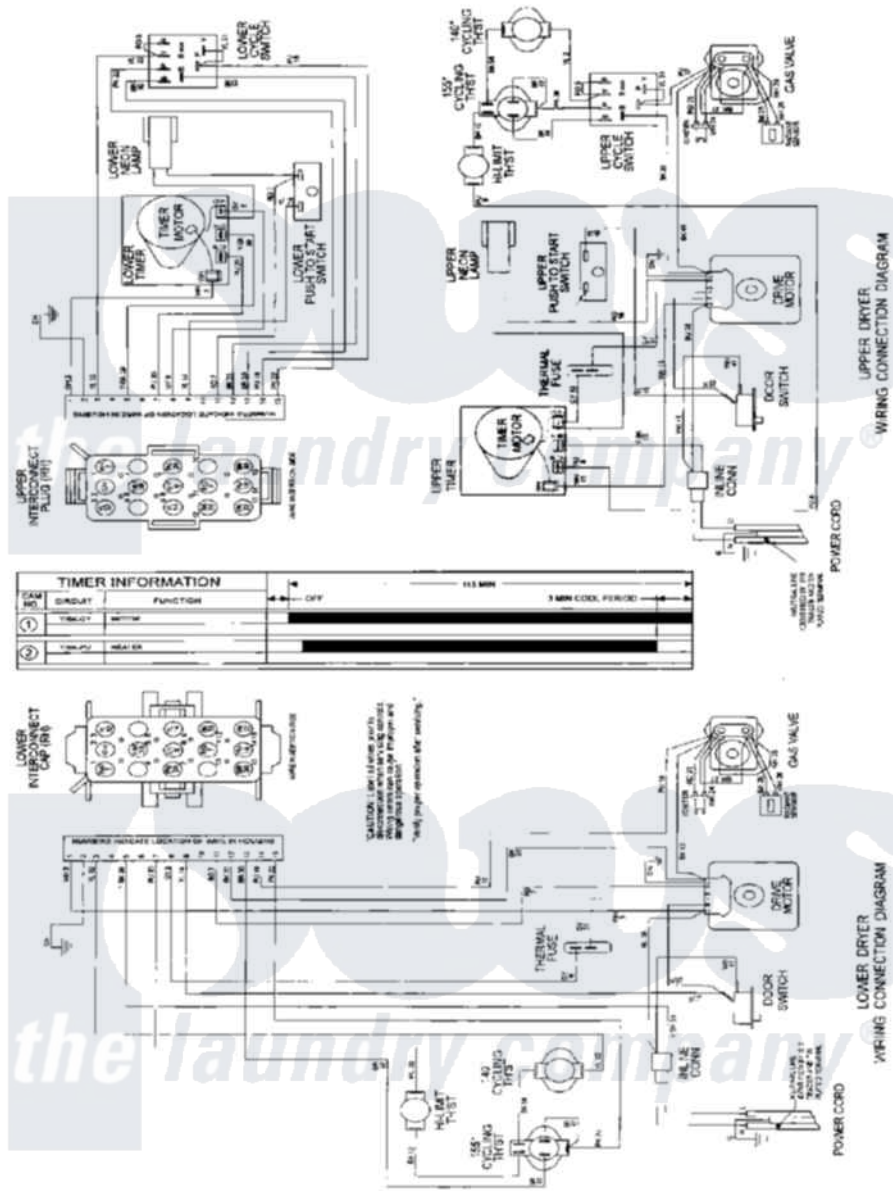

Maytag MLG15MNAWW 10 - WIRING INFORMATION

Maytag Residential Maytag MLG15MNAWW Dryer Parts Parts Diagram 10 - WIRING INFORMATION
 Click on the part number to view part

Item	Original Part Number	Replaced By	Status	Part Description
001	NLA		Not Available	WIRING INFORMATION