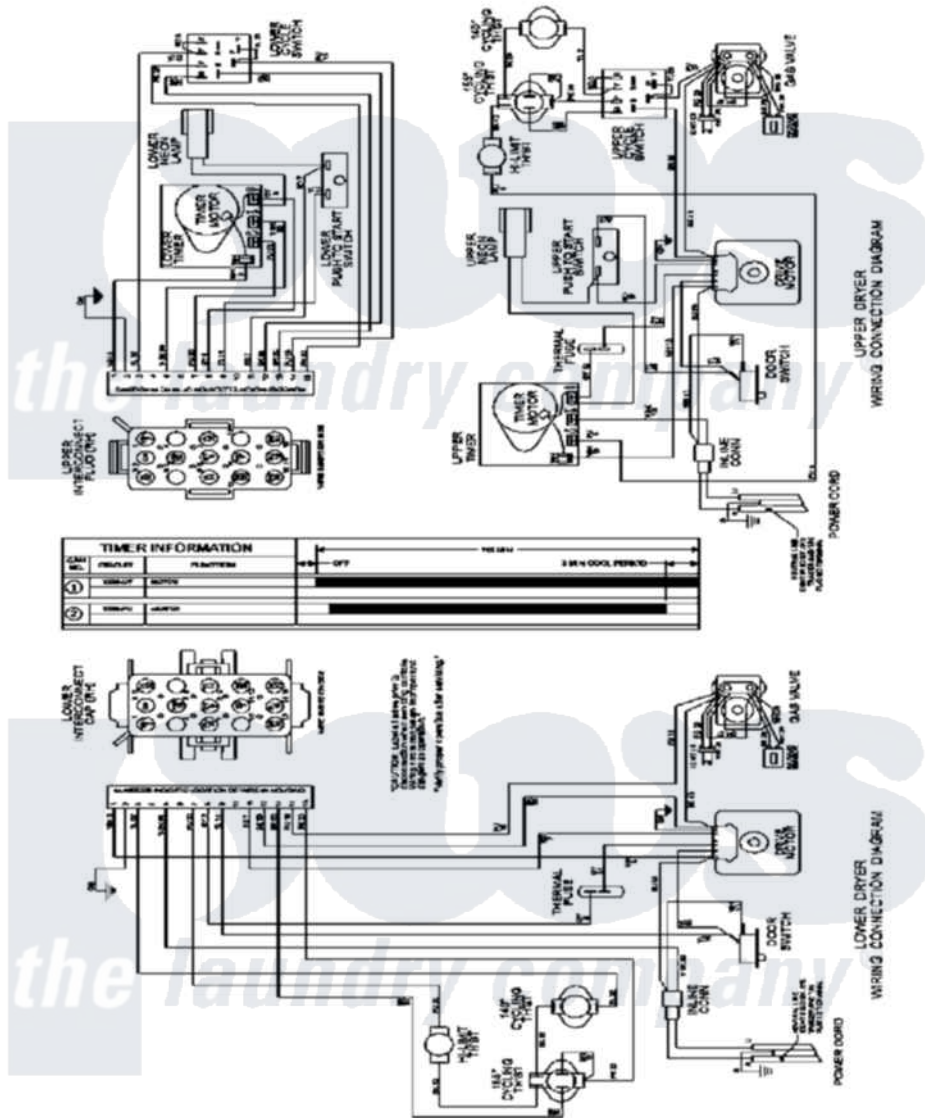

Maytag MLG15MNAWW 11 - WIRING INFORMATION

Maytag Residential Maytag MLG15MNAWW Dryer Parts Parts Diagram 11 - WIRING INFORMATION
 Click on the part number to view part

Item	Original Part Number	Replaced By	Status	Part Description
001	NLA		Not Available	WIRING INFORMATION