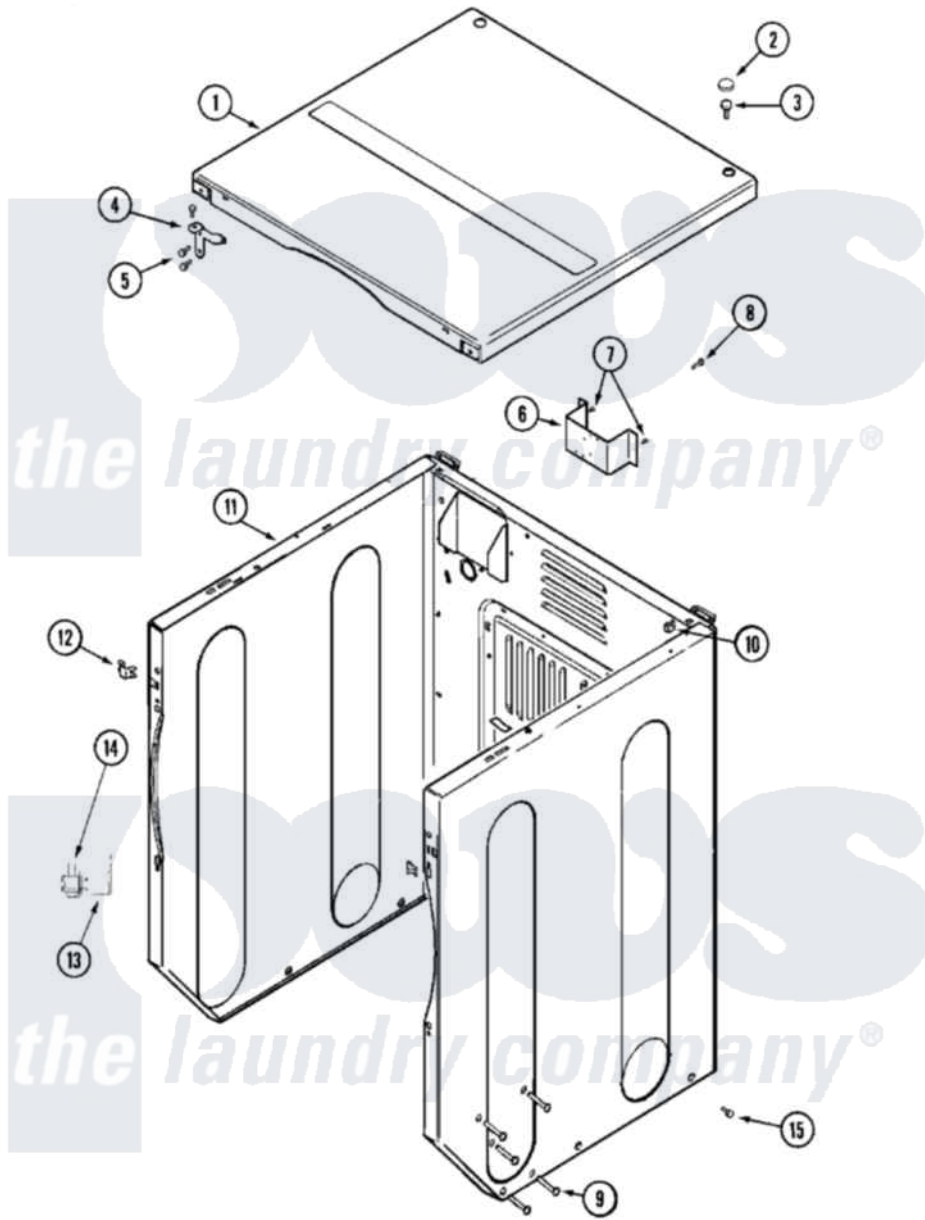

# Maytag MLG15PDAEW 03 - CABINET-FRONT (UPPER)

Maytag Residential Maytag MLG15PDAEW Dryer Parts Parts Diagram 03 - CABINET-FRONT (UPPER)  
 Click on the part number to view part

Item	Original Part Number	Replaced By	Status	Part Description
001	33001995	<a href="#">33002124</a>		Cover, Top
002	<a href="#">33001997</a>			Plug, Hole
003	22001883	<a href="#">214354</a>		Screw, Top Cover To Cabnt.
004	<a href="#">33001998</a>			Bracket, Top Cover
"	<a href="#">33001999</a>			Bracket, Top Cover
005	<a href="#">22001995</a>			Screw Note: Screw, Tumbler Front And Shroud
006	NLA		Not Available	BRACKET, TERMINAL BLOCK---NA
007	<a href="#">22001995</a>			Screw Note: Screw, Tumbler Front And Shroud
008	NLA		Not Available	SCREW, GROUND LUG
009	NLA		Not Available	WASHER, GROUND LUG
010	<a href="#">22001502</a>			Fastener, U-NUT
011	NLA		Not Available	CABINET (WHT)
012	<a href="#">33001980</a>			Fastener, Access Panel
013	<a href="#">Y313561</a>			Screw---NA