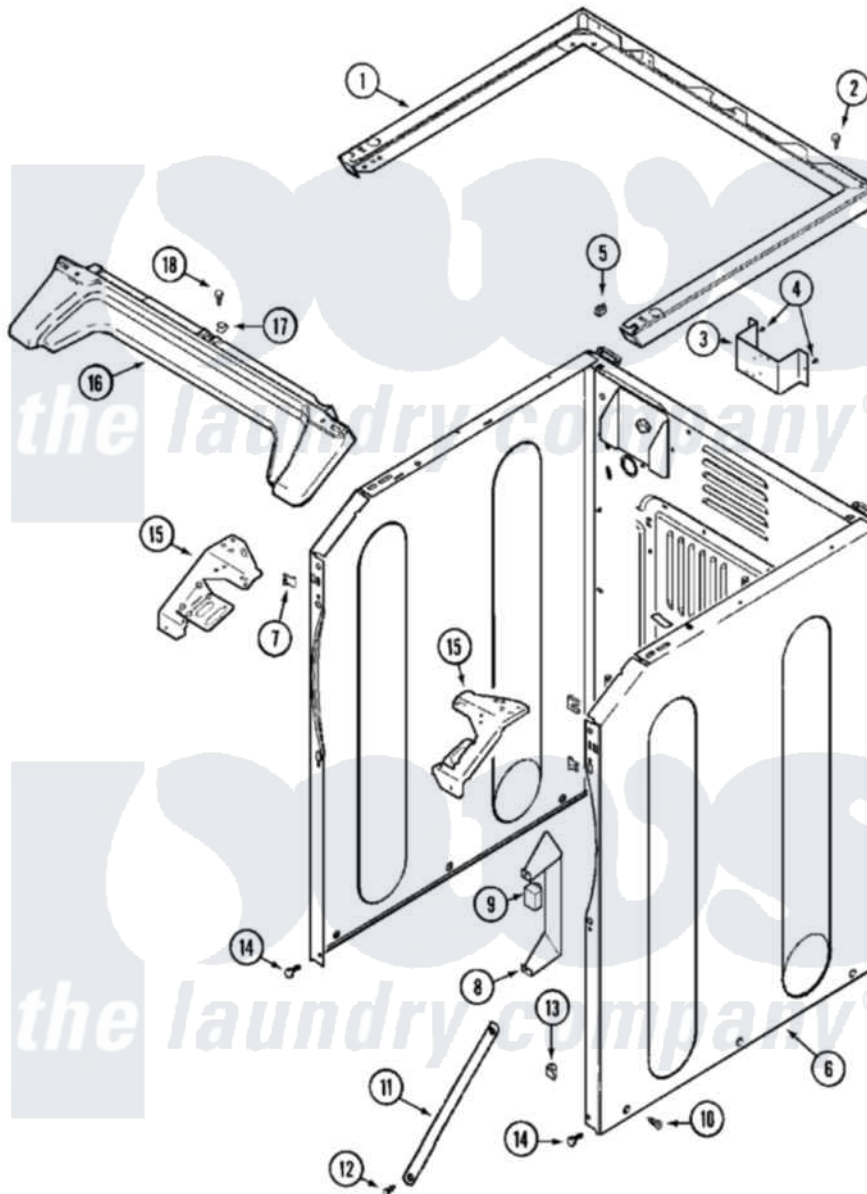

Maytag MLG15PDAEW 04 - CABINET-FRONT (LOWER)

Maytag Residential Maytag MLG15PDAEW Dryer Parts Parts Diagram 04 - CABINET-FRONT (LOWER)
 Click on the part number to view part

Item	Original Part Number	Replaced By	Status	Part Description
001	33002005	33002963		Support, Weld Assembly
002	22001883	214354		Screw, Top Cover To Cabnt.
003	NLA		Not Available	BRACKET, TERMINAL BLOCK---NA
004	22001995			Screw Note: Screw, Tumbler Front And Shroud
005	22001502			Fastener, U-NUt
006	NLA		Not Available	CABINET (WHT)
007	22002049			Clip Note: Clip, Front Panel
008	Y313561			Screw---NA
"	314627			Bracket, Relays
"	Y310632	1163839		Screw
009	206421			Relay, Motor Reversing
"	22001866			Screw, Relay
010	213007			Xfor Cabinet See Cabinet, Back
011	22002259	22002767		Brace, Cross

012	22001995	Screw Note: Screw, Tumbler Front And Shroud
013	Y310376	Clip, Door Switch Harness
014	22001995	Screw Note: Screw, Tumbler Front And Shroud
015	33002009	Bracket, Corner
"	33002010	33002473 Bracket, Corner
016	33002011	Cover, Access
017	33002013	Fastener Clip, Access Cover
018	22001995	Screw Note: Screw, Tumbler Front And Shroud
019	33002067	Wire Harness, Main
020	33001989	Retainer, Vault Switch