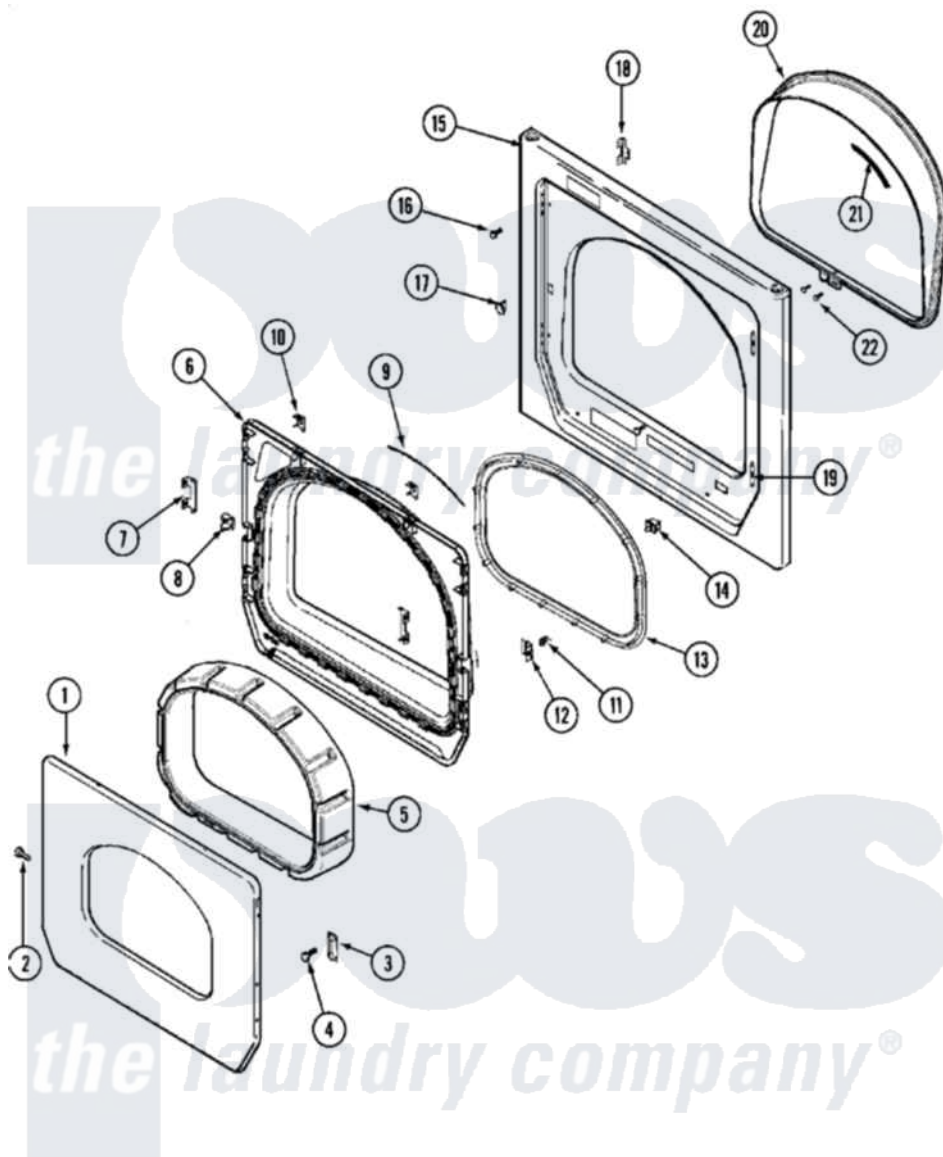

Maytag MLG15PDAEW 05 - DOOR (UPPER)

Maytag Residential Maytag MLG15PDAEW Dryer Parts Parts Diagram 05 - DOOR (UPPER)
 Click on the part number to view part

Item	Original Part Number	Replaced By	Status	Part Description
001	33002015			Door, Outer
002	22002063			Screw No.8-18AB Wafer Head
003	33002017			Hinge, Door
004	22002062	98006631		Screw
005	22002300	9740848		Screw, Mixing Valve Mounting
"	33002018	33002780		Door Tunnel W` Handle
006	33002020			Door, Inner W/Seal
007	22002038			Clip, Door
008	33001763			Plug, Inner Door
009	33002094			Seal, Door
010	22002039			Clip, Door
011	33001761			Strike, Door
012	33001793			Bracket, Strike
013	33002022	33002607		Lens, Door
014	33002250	33002166		Switch, Door
015	33001711	33002936		Medallion-

"	33002023	33002081	Panel, Front
"	33002051		Not Available
016	33001486	98008544	SCREW, FRONT PANEL
017	33001791	306436	Screw
018	33002025		Door Latch Kit--W
019	33001175		Twin Speednut
020	33002026		Cover, Hinge Hole
021	33001767		Extension, Tumbler Front
022	33001855	33002917	Seal, Shroud
			Screw, No.10-16