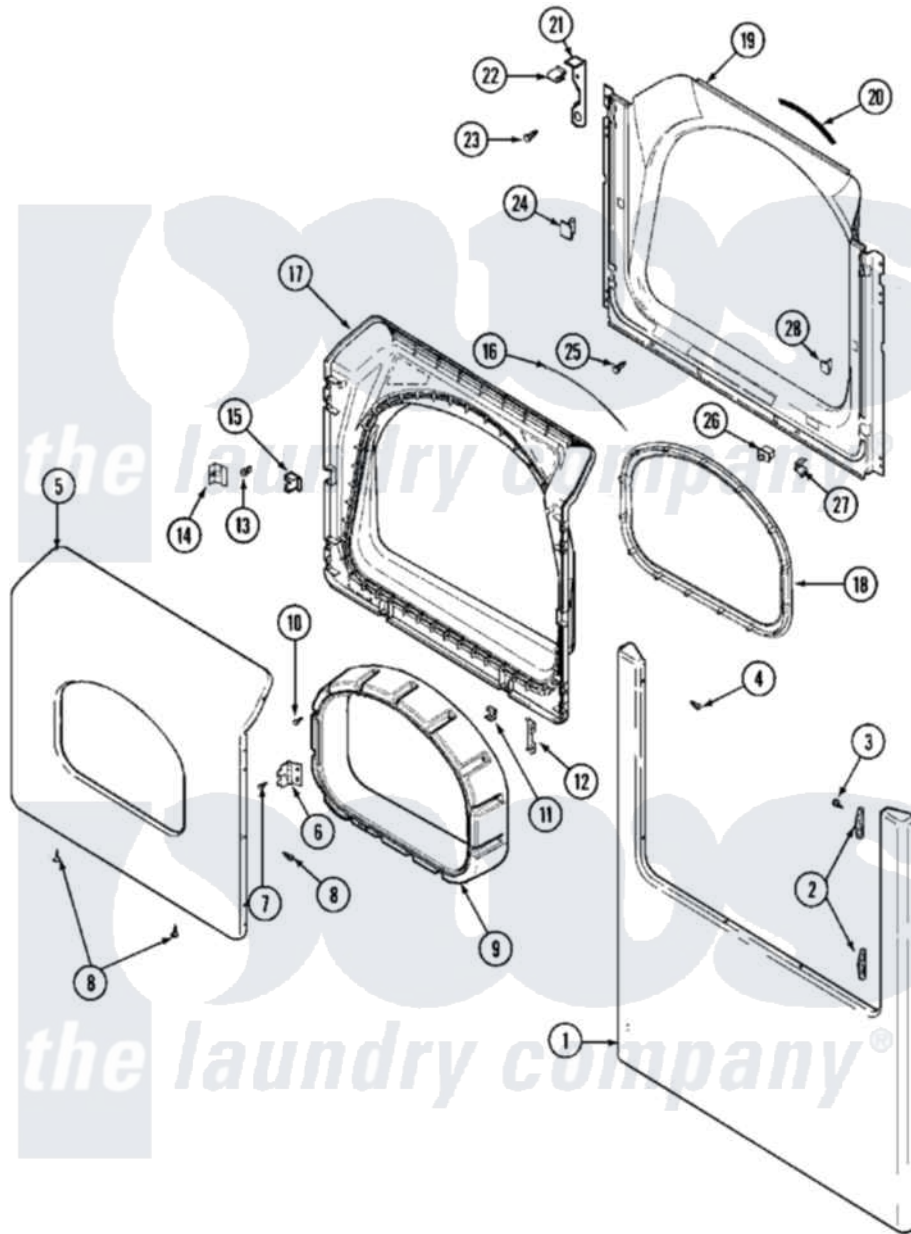

# Maytag MLG15PDAEW 06 - DOOR (LOWER)

Maytag Residential Maytag MLG15PDAEW Dryer Parts Parts Diagram 06 - DOOR (LOWER)  
 Click on the part number to view part

Item	Original Part Number	Replaced By	Status	Part Description
001	22002241	<a href="#">22002836</a>		Panel, Front
002	<a href="#">33001764</a>			Cover, Hinge Hole
003	<a href="#">33001846</a>			Screw, Hinge Hole Cover
004	<a href="#">22002243</a>			Screw, Front Panel And Hinge
005	<a href="#">33002028</a>			Door, Outer
006	<a href="#">33001759</a>			Hinge, Door
007	22002062	<a href="#">98006631</a>		Screw
008	<a href="#">22002063</a>			Screw No.8-18AB Wafer Head
009	33002018	<a href="#">33002780</a>		Door Tunnel W` Handle
010	22002300	<a href="#">9740848</a>		Screw, Mixing Valve Mounting
011	<a href="#">22002039</a>			Clip, Door
012	<a href="#">22002038</a>			Clip, Door
013	<a href="#">33001761</a>			Strike, Door
014	<a href="#">33001793</a>			Bracket, Strike
015	<a href="#">33001763</a>			Plug, Inner Door
016	<a href="#">33002094</a>			Seal, Door

017	<a href="#">33002030</a>		Door, Inner
018	33002022	<a href="#">33002607</a>	Lens, Door
019	<a href="#">33002033</a>		Shroud
020	<a href="#">33001767</a>		Seal, Shroud
021	<a href="#">22002991</a>		Kit, Access Cover Hook
022	<a href="#">33002037</a>		Fastener, Access Cover Hook
023	<a href="#">22001995</a>		Screw Note: Screw, Tumbler Front And Shroud
024	33001791	<a href="#">306436</a>	Door Latch Kit--W
025	<a href="#">33001768</a>		Screw, Shroud Note: Screw, Shroud And Outlet Duct
026	33002250	<a href="#">33002166</a>	Switch, Door
027	<a href="#">33001760</a>		Bracket, Hinge
028	Y304578	<a href="#">LA-1003</a>	Door Catch Kit