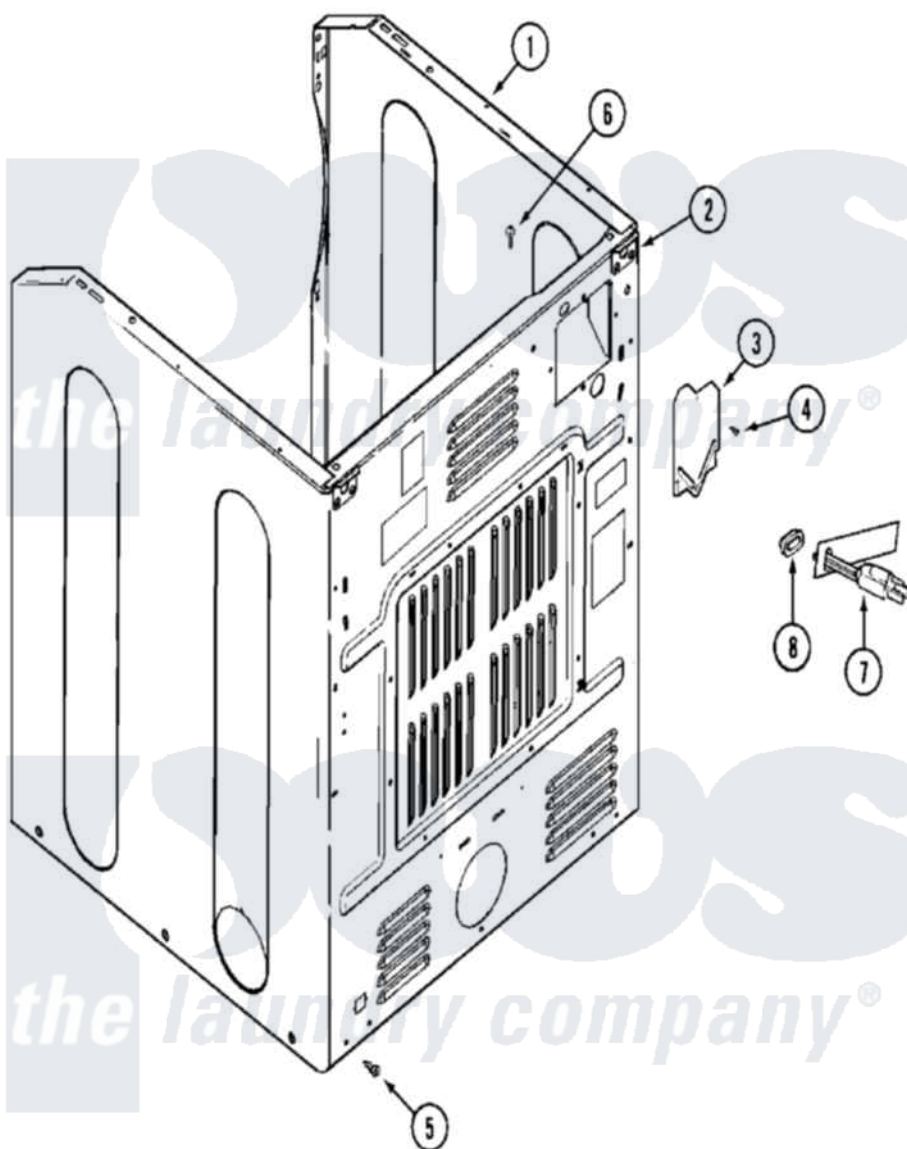

Maytag MLG15PDAEW 07 - CABINET-REAR

Maytag Residential Maytag MLG15PDAEW Dryer Parts Parts Diagram 07 - CABINET-REAR
 Click on the part number to view part

Item	Original Part Number	Replaced By	Status	Part Description
001	NLA		Not Available	CABINET (WHT-LWR)
"	Y310376			Clip, Door Switch Harness
002	NLA		Not Available	BRACKET, CABINET HINGE (LWR)
003	33001795			Cover, Terminal Block
004	22001995			Screw Note: Screw, Tumbler Front And Shroud
005	22001995			Screw Note: Screw, Tumbler Front And Shroud
006	210186	3370225		Screw
007	208749		Not Available	CORD, POWER (EXPORT)
008	216183			Grommet, Cord Export