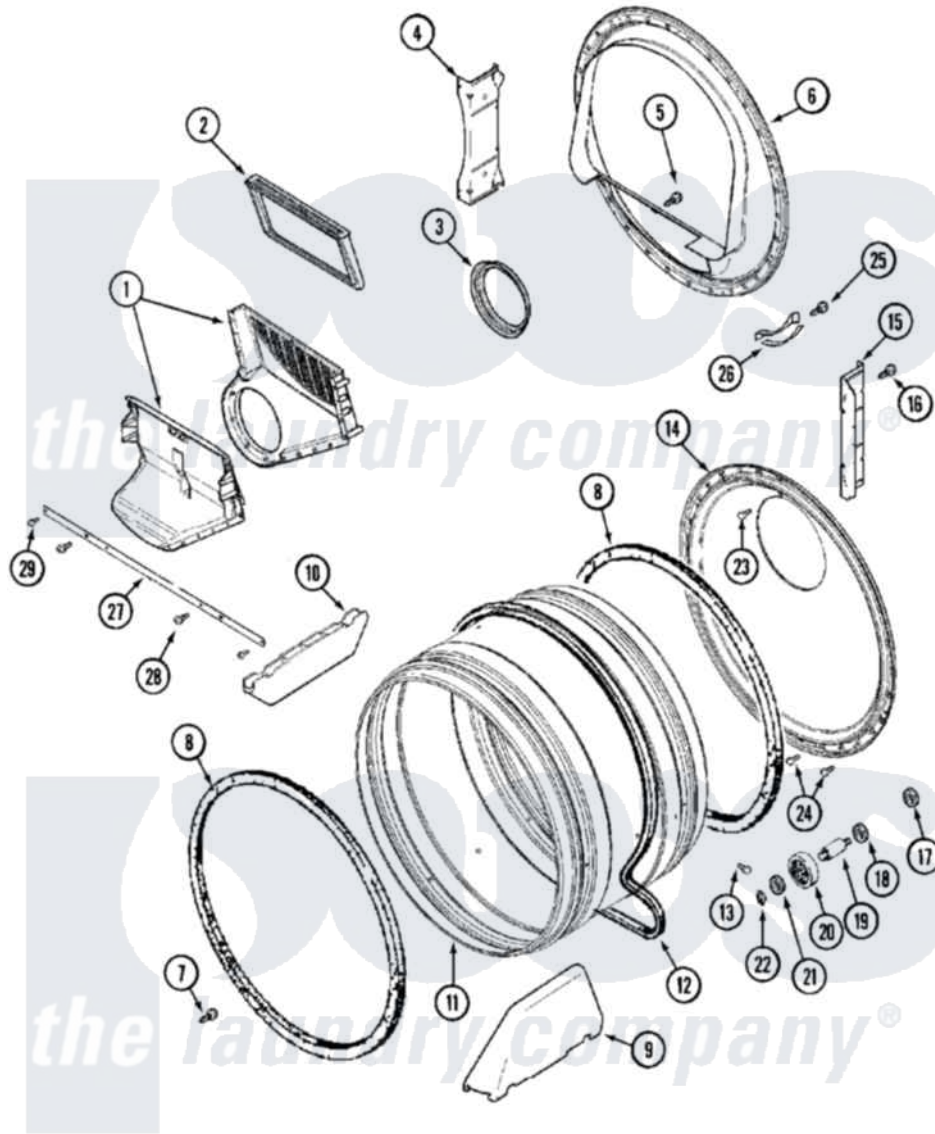

Maytag MLG15PDAEW 08 - TUMBLER

Maytag [Residential Maytag MLG15PDAEW Dryer Parts](#) Parts Diagram 08 - TUMBLER
 Click on the part number to view part

Item	Original Part Number	Replaced By	Status	Part Description
001	33001799			Outlet Duct Assembly Note: Outlet Duct Assembly
002	33001804	33002790		Lint Filter
003	33001758	33002560		Seal, Blower
004	NLA		Not Available	SUPPORT, TUMBLER FRONT
005	NLA		Not Available	SCREW, OUTLET DUCT
006	33001802			Front, Tumbler
007	33001855	33002917		Screw, No.10-16
008	33001807			Seal, Tumbler
009	33002032			Baffle
010	33001755			Baffle
011	33001794	33001889		Tumbler
012	33001777	33002535		V-Belt
013	33001788	33002973		Screw, No.9-15 X 1.00 Hx WS
014	33001801			Back, Tumbler
015	NLA		Not Available	SUPPORT, BACK

016	22001995		Screw Note: Screw, Tumbler Front And Shroud
017	33001443		Nut, Hex
018	Y313347	312535	Washer, Vault Mounting Brk.
019	Y312948	6-3129480	Shaft- Tumbler
020	Y303373	12001541	Drum Roller/Washer Assembly--W
021	312535		Washer, Vault Mounting Brk.
022	410233	9703438	Ring-Retrn
023	210932		Screw, No.8 X 9/16 Ctsk Note: Screw, Inlet Duct
024	22001996	3370225	Screw
025	210720		Rivet, Bearing To Tumbler Fmt
026	306508		Tumbler Bearing Kit ---W
027	33002039		Brace, Tumbler Front
028	33001768		Screw, Shroud Note: Screw, Shroud And Outlet Duct
029	22001995		Screw Note: Screw, Tumbler Front And Shroud