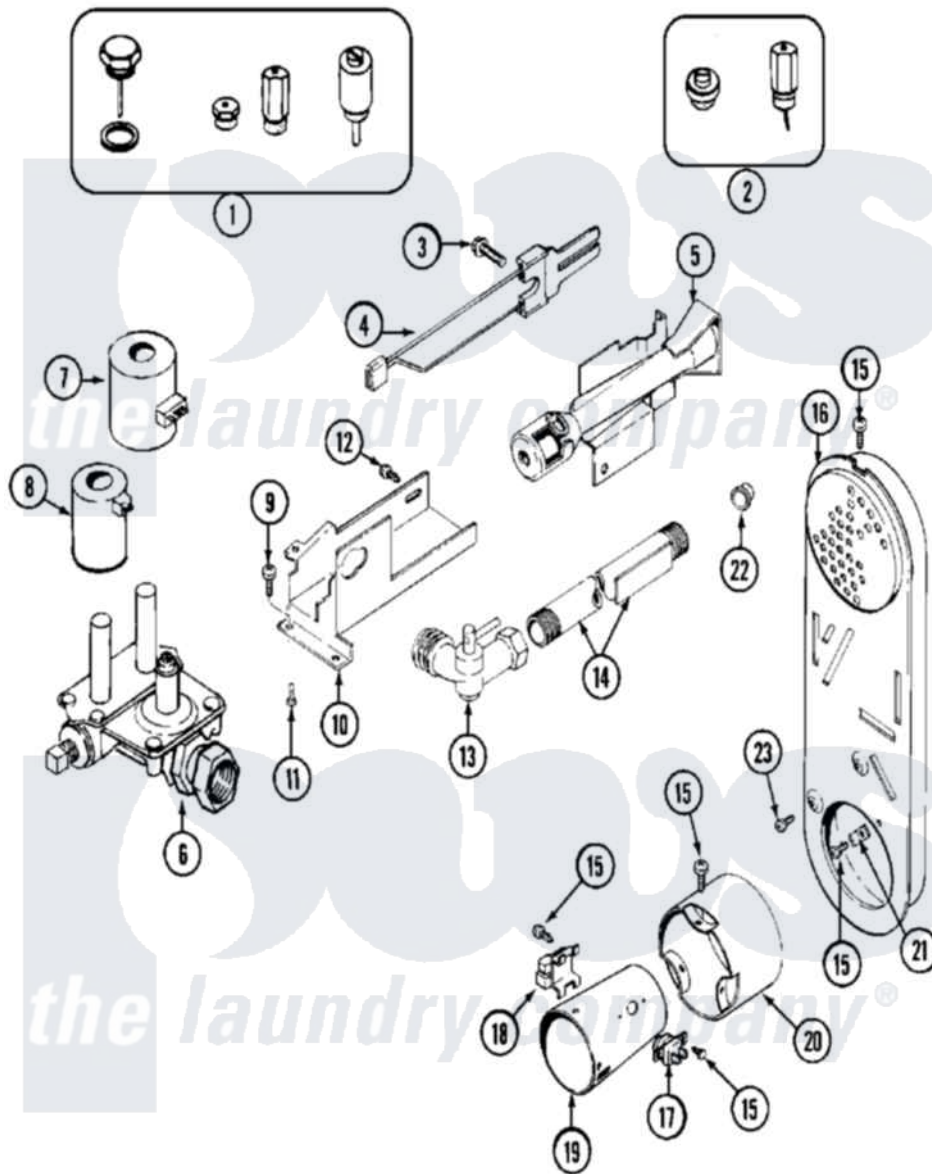

Maytag MLG15PDAEW 09 - GAS VALVE

Maytag Residential Maytag MLG15PDAEW Dryer Parts Parts Diagram 09 - GAS VALVE

[Click on the part number to view part](#)

Item	Original Part Number	Replaced By	Status	Part Description
001	Y308378	W10402145		LP Gas Con
002	Y308377		Not Available	CONVERSION KIT (LP TO NATURAL)
003	304971			Screw Note: Screw, Igniter
004	304970	4391996		Ignitor
005	33001247	33002793		Burner Assembly
006	307927			Valve, Gas
"	33002056		Not Available	PLUG, HOLE (UPR)
007	306106			Coil, Holding And Booster--W
008	306105	694540		Coil, 60 Hz
009	Y313561			Screw---NA
010	NLA		Not Available	BRACKET, GAS VALVE (LWR)
011	314082	90767		Screw, 8A X 3/8 HeX Washer Head Tapping
"	314568	Y313559		Screw
012	22001995			Screw Note: Screw, Tumbler Front And Shroud

013	306086		Angle Shut Off For Gas Valve
014	33001735		Pipe And Bracket Assembly Series 18 Not Needed Use Vavle
015	211294	90767	Screw, 8A X 3/8 HeX Washer Head Tapping
016	33001810	Not Available	DUCT ASSY., INLET (GAS) NOTE: INLET DUCT ASSEMBLY
017	303395		Thermostat, Hi-Limit
018	Y303377	338906	Radiant, Sensor
019	33001946		Cone Assembly, Combustion
020	NLA	Not Available	CONE, EXTENSION (COMBUSTION)
021	Y312890		Retainer, Heater Chamber
022	33001693		Cap, Gas Pipe
023	22001996	3370225	Screw