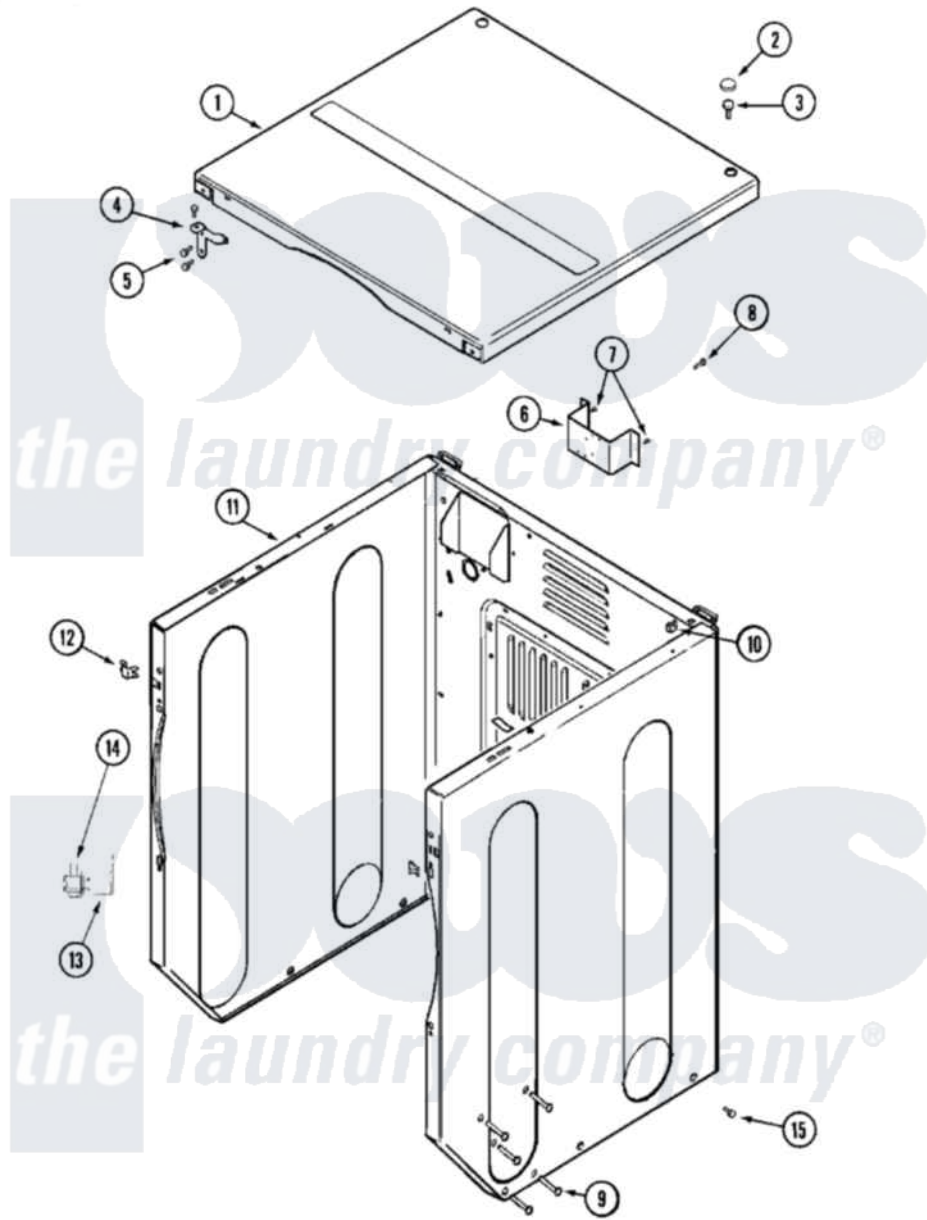

# Maytag MLG15PDAGW 03 - CABINET-FRONT (UPPER)

Maytag Residential Maytag MLG15PDAGW Dryer Parts Parts Diagram 03 - CABINET-FRONT (UPPER)  
 Click on the part number to view part

Item	Original Part Number	Replaced By	Status	Part Description
001	33001995	<a href="#">33002124</a>		Cover, Top
002	<a href="#">33001997</a>			Plug, Hole
003	22001883	<a href="#">214354</a>		Screw, Top Cover To Cabnt.
004	<a href="#">33001998</a>			Bracket, Top Cover
"	<a href="#">33001999</a>			Bracket, Top Cover
005	<a href="#">22001995</a>			Screw Note: Screw, Tumbler Front And Shroud
006	NLA		Not Available	BRACKET, TERMINAL BLOCK---NA
007	<a href="#">22001995</a>			Screw Note: Screw, Tumbler Front And Shroud
008	NLA		Not Available	SCREW, GROUND LUG
009	NLA		Not Available	WASHER, GROUND LUG
010	<a href="#">22001502</a>			Fastener, U-NUT
011	NLA		Not Available	CABINET (WHT)
012	<a href="#">33001980</a>			Fastener, Access Panel
013	<a href="#">Y313561</a>			Screw---NA