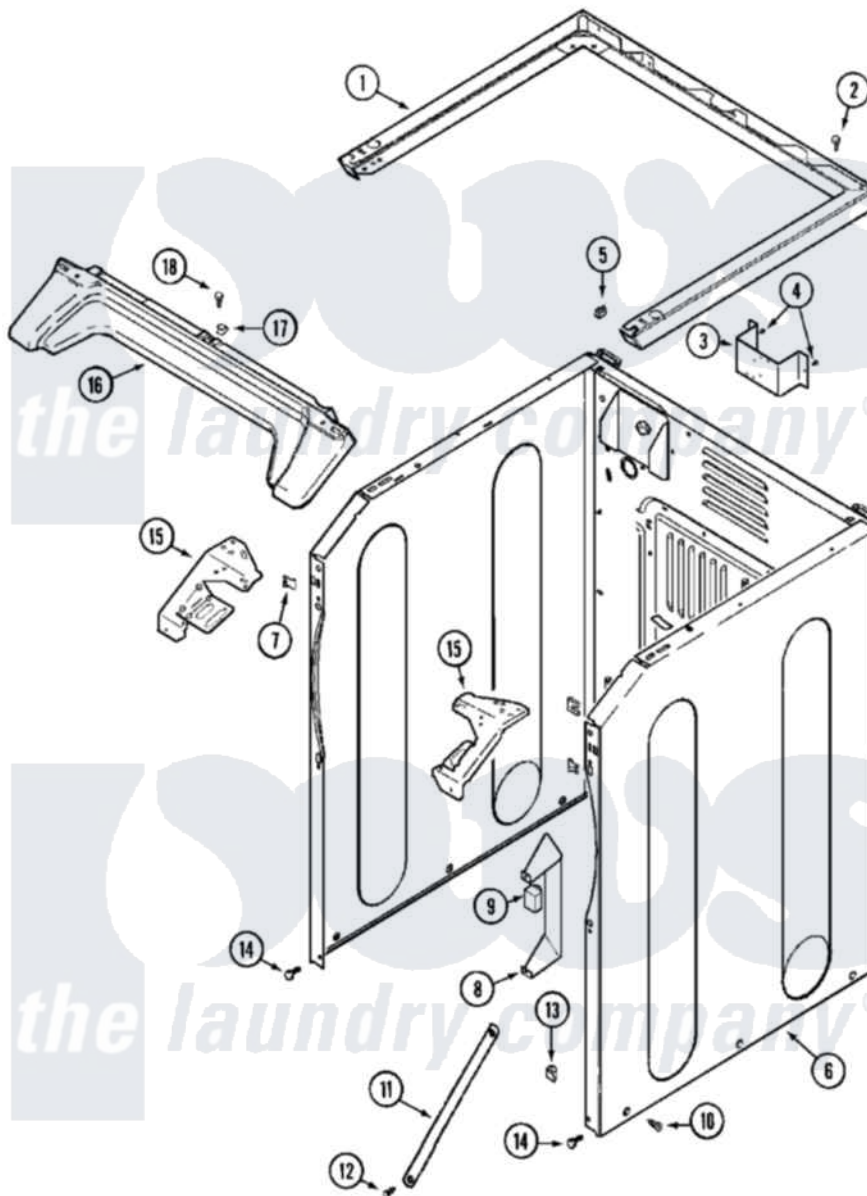

Maytag MLG15PDAGW 04 - CABINET-FRONT (LOWER)

Maytag Residential Maytag MLG15PDAGW Dryer Parts Parts Diagram 04 - CABINET-FRONT (LOWER)

[Click on the part number to view part](#)

Item	Original Part Number	Replaced By	Status	Part Description
001	33002005	33002963		Support, Weld Assembly
002	22001883	214354		Screw, Top Cover To Cabnt.
003	NLA		Not Available	BRACKET, TERMINAL BLOCK---NA
004	22001995			Screw Note: Screw, Tumbler Front And Shroud
005	22001502			Fastener, U-NUt
006	NLA		Not Available	CABINET (WHT)
007	22002049			Clip Note: Clip, Front Panel
008	Y313561			Screw---NA
"	314627			Bracket, Relays
"	Y310632	1163839		Screw
009	206421			Relay, Motor Reversing
"	22001866			Screw, Relay
"	306398			Relay, Heater
"	Y251119	3177991		Screw
010	213007			Xfor Cabinet See Cabinet,

010	215007		Back
011	22002259	22002767	Brace, Cross
012	22001995		Screw Note: Screw, Tumbler Front And Shroud
013	Y310376		Clip, Door Switch Harness
014	22001995		Screw Note: Screw, Tumbler Front And Shroud
015	33002009		Bracket, Corner
"	33002010	33002473	Bracket, Corner
016	33002011		Cover, Access
017	33002013		Fastener Clip, Access Cover
018	22001995		Screw Note: Screw, Tumbler Front And Shroud
019	33002067		Wire Harness, Main
"	33002069		Wire Harness, Main
020	33001989		Retainer, Vault Switch