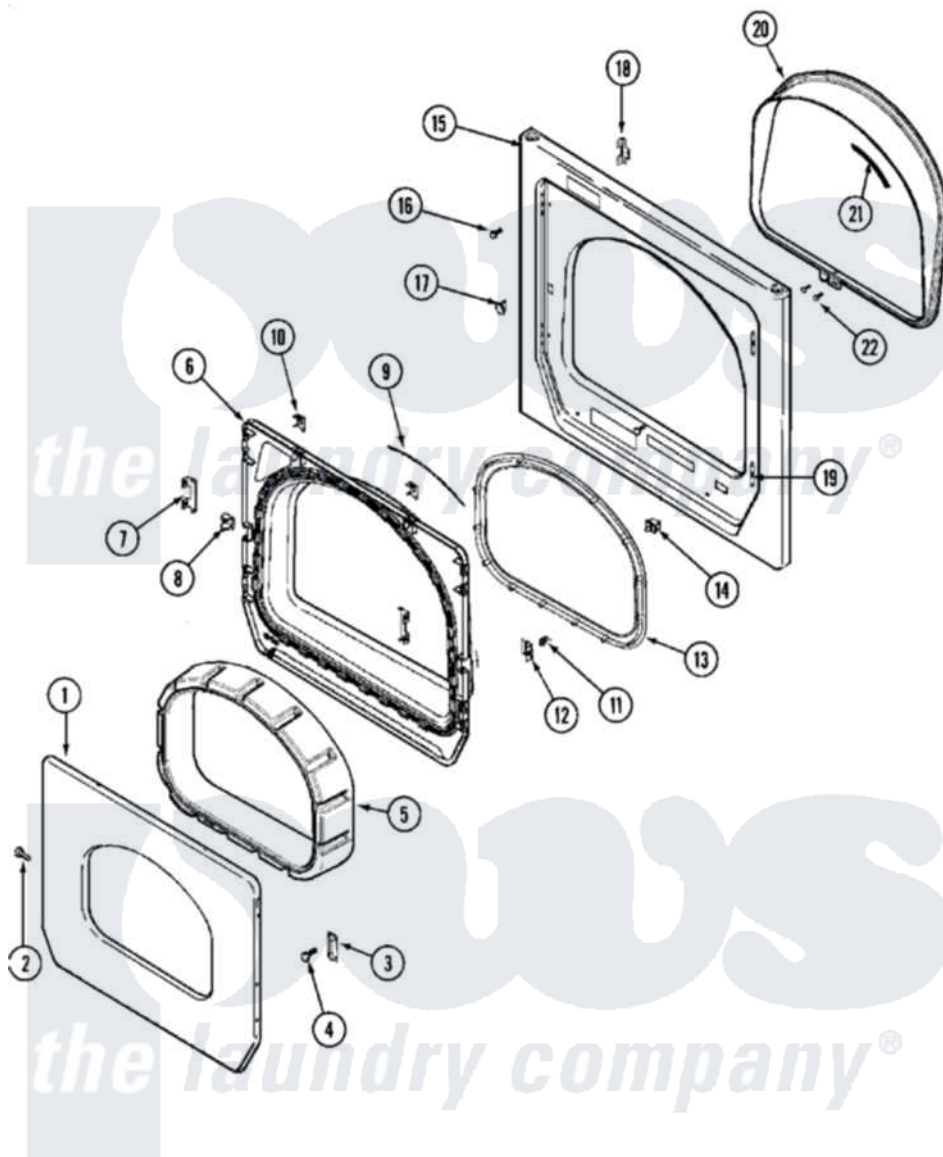

# Maytag MLG15PDAGW 05 - DOOR (UPPER)

Maytag Residential Maytag MLG15PDAGW Dryer Parts Parts Diagram 05 - DOOR (UPPER)  
 Click on the part number to view part

Item	Original Part Number	Replaced By	Status	Part Description
001	<a href="#">33002015</a>			Door, Outer
002	<a href="#">22002063</a>			Screw No.8-18AB Wafer Head
003	<a href="#">33002017</a>			Hinge, Door
004	22002062	<a href="#">98006631</a>		Screw
005	22002300	<a href="#">9740848</a>		Screw, Mixing Valve Mounting
"	33002018	<a href="#">33002780</a>		Door Tunnel W` Handle
006	<a href="#">33002020</a>			Door, Inner W/Seal
007	<a href="#">22002038</a>			Clip, Door
008	<a href="#">33001763</a>			Plug, Inner Door
009	<a href="#">33002094</a>			Seal, Door
010	<a href="#">22002039</a>			Clip, Door
011	<a href="#">33001761</a>			Strike, Door
012	<a href="#">33001793</a>			Bracket, Strike
013	33002022	<a href="#">33002607</a>		Lens, Door
014	33002250	<a href="#">33002166</a>		Switch, Door
015	33001711	<a href="#">33002936</a>		Medallion-

"	33002023	<a href="#">33002081</a>	Panel, Front
"	33002051		Not Available
016	33001486	<a href="#">98008544</a>	SCREW, FRONT PANEL
017	33001791	<a href="#">306436</a>	Screw
018	<a href="#">33002025</a>		Door Latch Kit--W
019	<a href="#">33001175</a>		Twin Speednut
020	<a href="#">33002026</a>		Cover, Hinge Hole
021	<a href="#">33001767</a>		Extension, Tumbler Front
022	33001855	<a href="#">33002917</a>	Seal, Shroud
			Screw, No.10-16