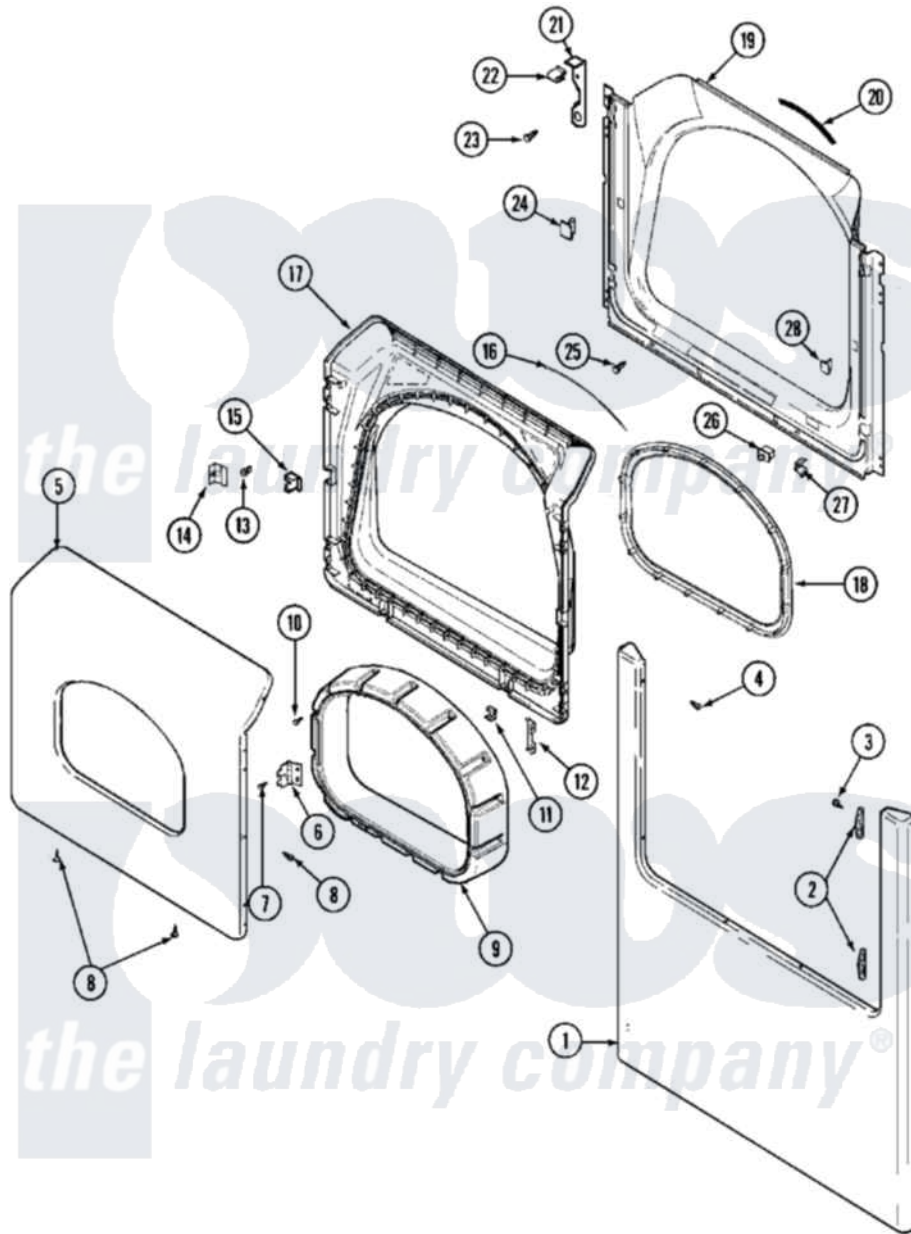

# Maytag MLG15PDAGW 06 - DOOR (LOWER)

Maytag Residential Maytag MLG15PDAGW Dryer Parts Parts Diagram 06 - DOOR (LOWER)  
 Click on the part number to view part

Item	Original Part Number	Replaced By	Status	Part Description
001	22002241	<a href="#">22002836</a>		Panel, Front
002	<a href="#">33001764</a>			Cover, Hinge Hole
003	<a href="#">33001846</a>			Screw, Hinge Hole Cover
004	<a href="#">22002243</a>			Screw, Front Panel And Hinge
005	<a href="#">33002028</a>			Door, Outer
006	<a href="#">33001759</a>			Hinge, Door
007	22002062	<a href="#">98006631</a>		Screw
008	<a href="#">22002063</a>			Screw No.8-18AB Wafer Head
009	33002018	<a href="#">33002780</a>		Door Tunnel W` Handle
010	22002300	<a href="#">9740848</a>		Screw, Mixing Valve Mounting
011	<a href="#">22002039</a>			Clip, Door
012	<a href="#">22002038</a>			Clip, Door
013	<a href="#">33001761</a>			Strike, Door
014	<a href="#">33001793</a>			Bracket, Strike
015	<a href="#">33001763</a>			Plug, Inner Door
016	<a href="#">33002094</a>			Seal, Door

017	<a href="#">33002030</a>		Door, Inner
018	33002022	<a href="#">33002607</a>	Lens, Door
019	<a href="#">33002033</a>		Shroud
020	<a href="#">33001767</a>		Seal, Shroud
021	<a href="#">22002991</a>		Kit, Access Cover Hook
022	<a href="#">33002037</a>		Fastener, Access Cover Hook
023	<a href="#">22001995</a>		Screw Note: Screw, Tumbler Front And Shroud
024	33001791	<a href="#">306436</a>	Door Latch Kit--W
025	<a href="#">33001768</a>		Screw, Shroud Note: Screw, Shroud And Outlet Duct
026	33002250	<a href="#">33002166</a>	Switch, Door
027	<a href="#">33001760</a>		Bracket, Hinge
028	Y304578	<a href="#">LA-1003</a>	Door Catch Kit