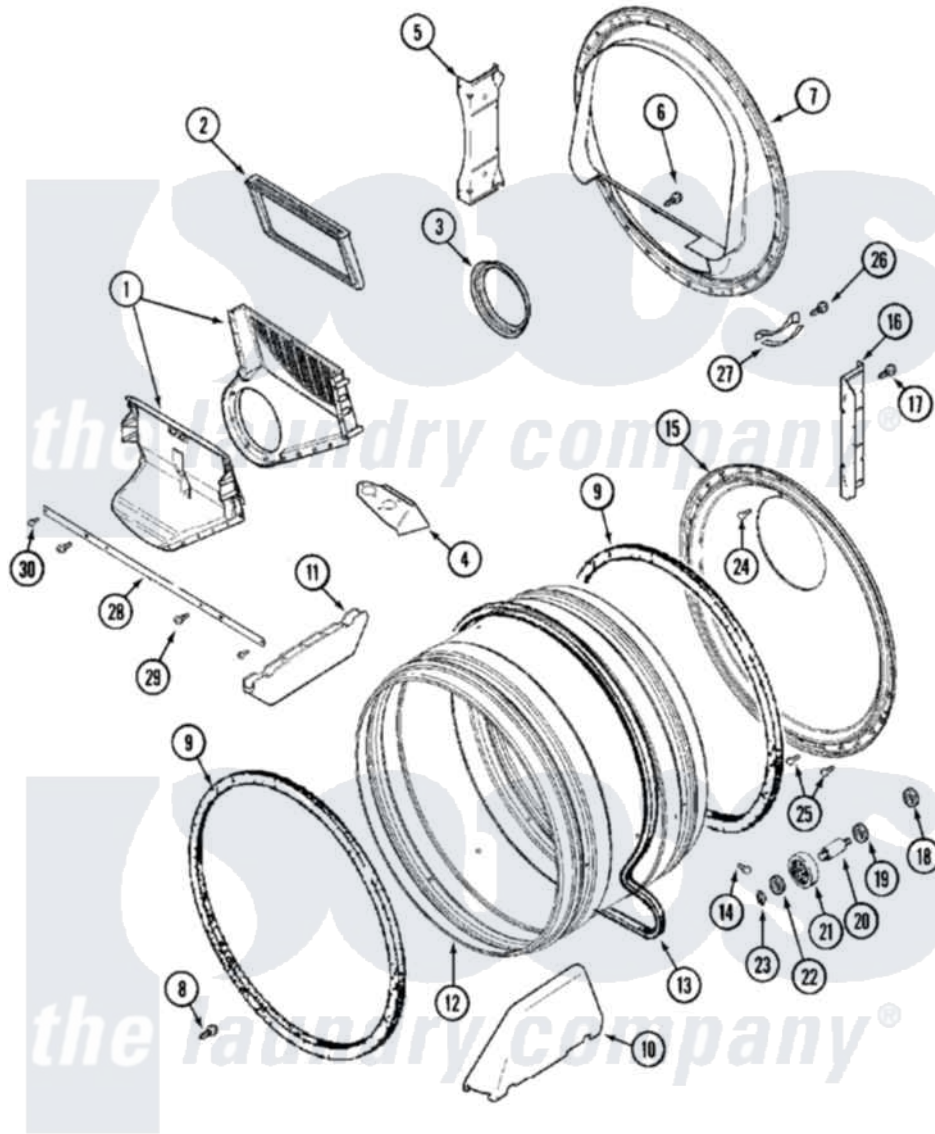

Maytag MLG15PDAGW 08 - TUMBLER

Maytag [Residential Maytag MLG15PDAGW Dryer Parts](#) Parts Diagram 08 - TUMBLER
 Click on the part number to view part

Item	Original Part Number	Replaced By	Status	Part Description
001	33001799			Outlet Duct Assembly Note: Outlet Duct Assembly
002	33001804	33002790		Lint Filter
003	33001758	33002560		Seal, Blower
004	33001837			Cover, Thermostat
005	NLA		Not Available	SUPPORT, TUMBLER FRONT
006	NLA		Not Available	SCREW, OUTLET DUCT
007	33001802			Front, Tumbler
008	33001855	33002917		Screw, No.10-16
009	33001807			Seal, Tumbler
010	33002032			Baffle
011	33001755			Baffle
012	33001794	33001889		Tumbler
013	33001777	33002535		V-Belt
014	33001788	33002973		Screw, No.9-15 X 1.00 Hx WS
015	33001801			Back, Tumbler

016	NLA	Not Available	SUPPORT, BACK
017	22001995		Screw Note: Screw, Tumbler Front And Shroud
018	33001443		Nut, Hex
019	Y313347	312535	Washer, Vault Mounting Brk.
020	Y312948	6-3129480	Shaft- Tumbler
021	Y303373	12001541	Drum Roller/Washer Assembly--W
022	312535		Washer, Vault Mounting Brk.
023	410233	9703438	Ring-Retrn
024	210932		Screw, No.8 X 9/16 Ctsk Note: Screw, Inlet Duct
025	22001996	3370225	Screw
026	210720		Rivet, Bearing To Tumbler Frnt
027	306508		Tumbler Bearing Kit ---W
028	33002039		Brace, Tumbler Front
029	33001768		Screw, Shroud Note: Screw, Shroud And Outlet Duct
030	22001995		Screw Note: Screw, Tumbler Front And Shroud