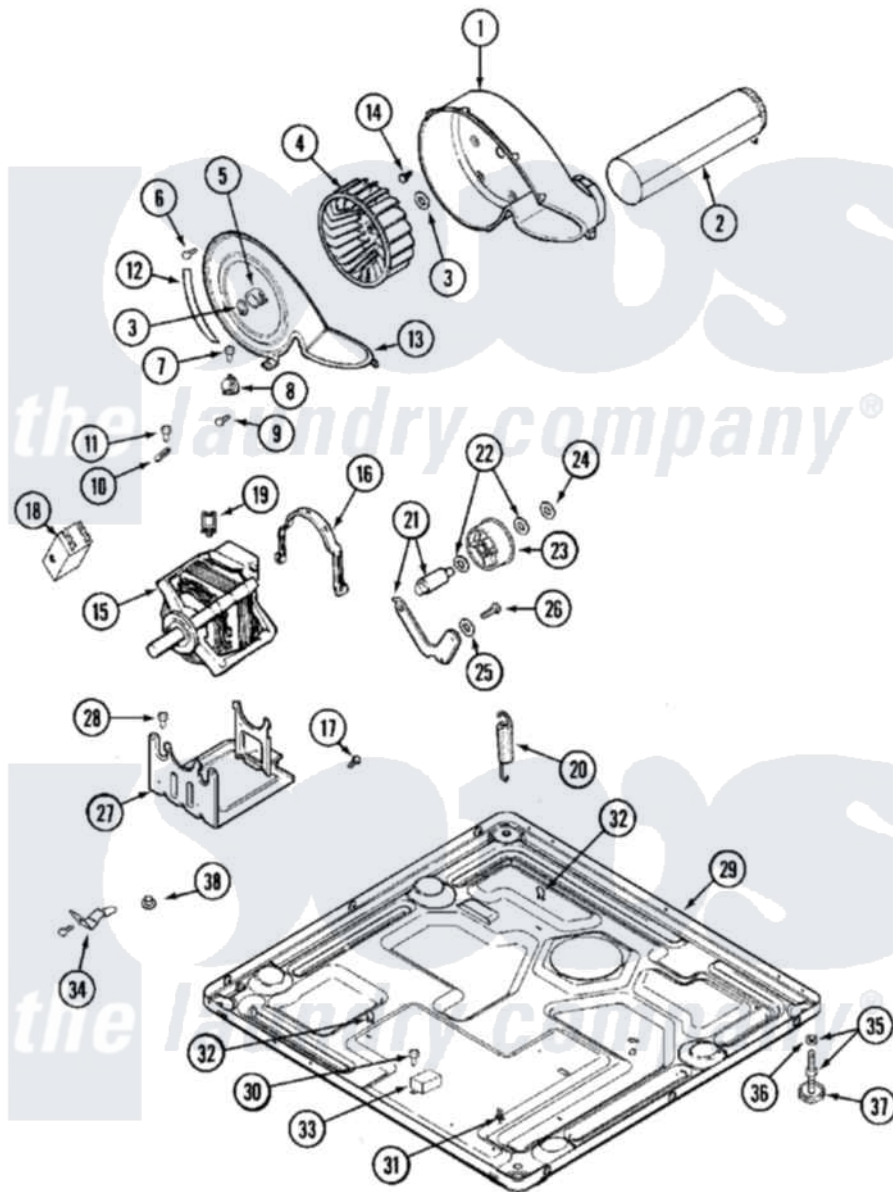

Maytag MLG15PDAGW 10 - MOTOR DRIVE

Maytag [Residential Maytag MLG15PDAGW Dryer Parts](#) Parts Diagram 10 - MOTOR DRIVE
 Click on the part number to view part

Item	Original Part Number	Replaced By	Status	Part Description
001	33001789			Housing, Blower
002	22001995			Screw Note: Screw, Tumbler Front And Shroud
"	33001800			Duct Assembly, Exhaust
003	410233	9703438		Ring-Retrn
004	33001790			Wheel, Blower
005	312967			Clamp, Blower Housing
006	33001855	33002917		Screw, No.10-16
007	Y313561			Screw---NA
008	307208			Thermistor, Temp. Control
"	33303391			Thermostat, Cycling
009	22001996	3370225		Screw
010	33001762			Fuse, Thermal
011	NLA		Not Available	SCREW, THERMAL CUT-OFF
012	NLA		Not Available	SEAL, BLOWER COVER
013	33001796	33002711		Cover, Blower Housing
014	314818	1163839		Screw