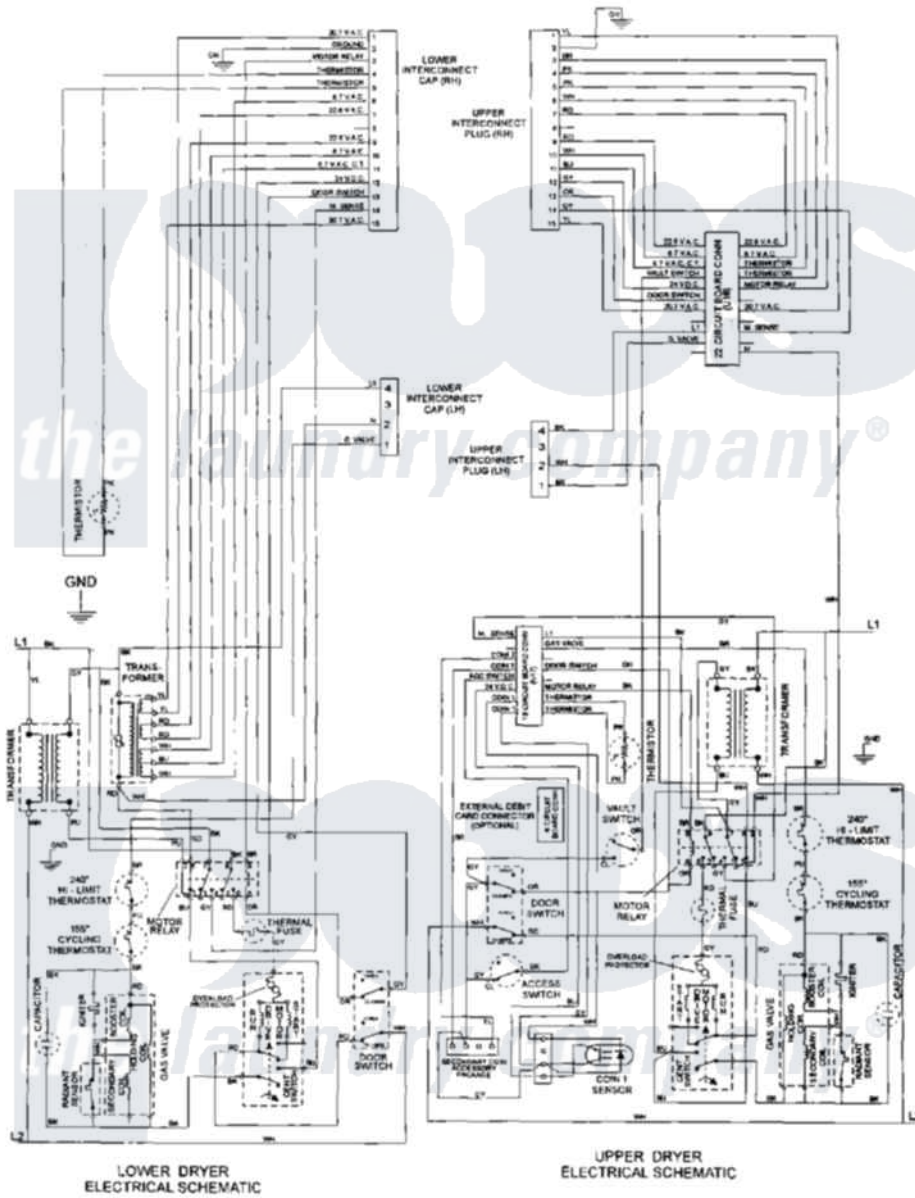

Maytag MLG15PDAGW 11 - WIRING INFORMATION (GAS)

Maytag [Residential Maytag MLG15PDAGW Dryer Parts](#) Parts Diagram 11 - WIRING INFORMATION (GAS)
 Click on the part number to view part

Item	Original Part Number	Replaced By	Status	Part Description
001	NLA		Not Available	WIRING INFORMATION