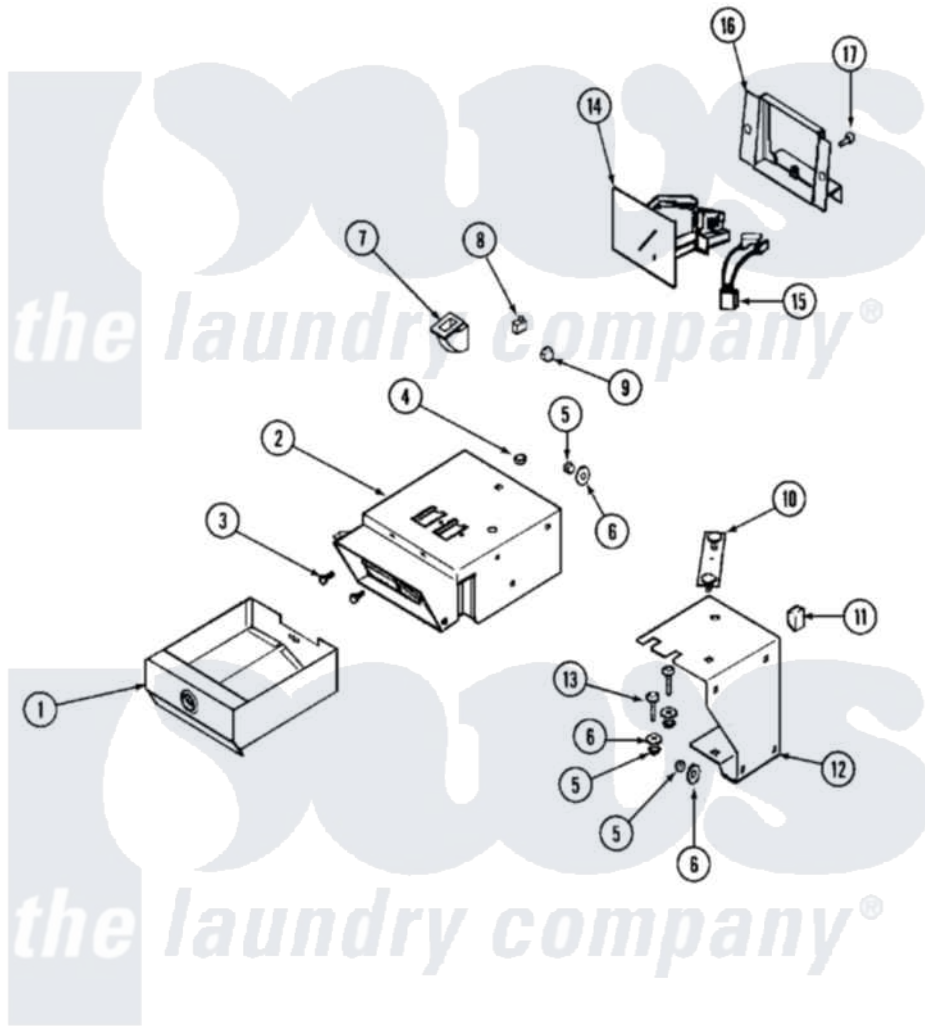

# Maytag MLG15PDAWA 02 - CONTROL CENTER (UPPER)

Maytag Residential Maytag MLG15PDAWA Dryer Parts Parts Diagram 02 - CONTROL CENTER (UPPER)  
 Click on the part number to view part

Item	Original Part Number	Replaced By	Status	Part Description
001	33001984	<a href="#">Y33001983</a>		Box, Coin
"	33002443		Not Available	BOX, COIN (BSQ)
"	<a href="#">Y33001983</a>			Box, Coin
002	<a href="#">33001987</a>			(ALM)
"	33002444		Not Available	VAULT, COIN (BSQ)
"	<a href="#">Y33001986</a>			Vault, Coin
003	212707	<a href="#">3196385</a>		Screw
004	Y052740	<a href="#">62739</a>		Nut, Lock
005	<a href="#">Y052734</a>			Nut, Carrage Bolts And Bracket
006	<a href="#">312535</a>			Washer, Vault Mounting Brk.
"	NLA		Not Available	WASHER, VAULT MOUNTING BRK.
007	<a href="#">314635</a>			Chute, Coin
008	<a href="#">33001250</a>			Switch, Vault And Service Door
009	NLA		Not Available	NUT, CAGE

010	22001810	Not Available	STRAP, MOUNTING
011	<a href="#">33001989</a>		Retainer, Vault Switch
012	<a href="#">33001990</a>		Bracket, Mounting Vault
013	<a href="#">33001991</a>		Bolt, Carriage
014	<a href="#">216200</a>		Face Plate Return Button
"	22001873	<a href="#">22004112</a>	Coin Drop Greenwald Us.25
"	<a href="#">22002144</a>		Single Faceplate
015	<a href="#">314665</a>		Screw, Switch Assembly
"	<a href="#">33001985</a>		Switch, Optic
016	<a href="#">33001992</a>		Bracket, Coin Drop Mount.
"	33001993	<a href="#">33001992</a>	Bracket, Coin Drop Mount.
"	<a href="#">33002445</a>		Bracket, Coin Drop Mount.
017	<a href="#">Y313561</a>		Screw---NA
"	<a href="#">910181</a>		Lockwasher, Terminal Block