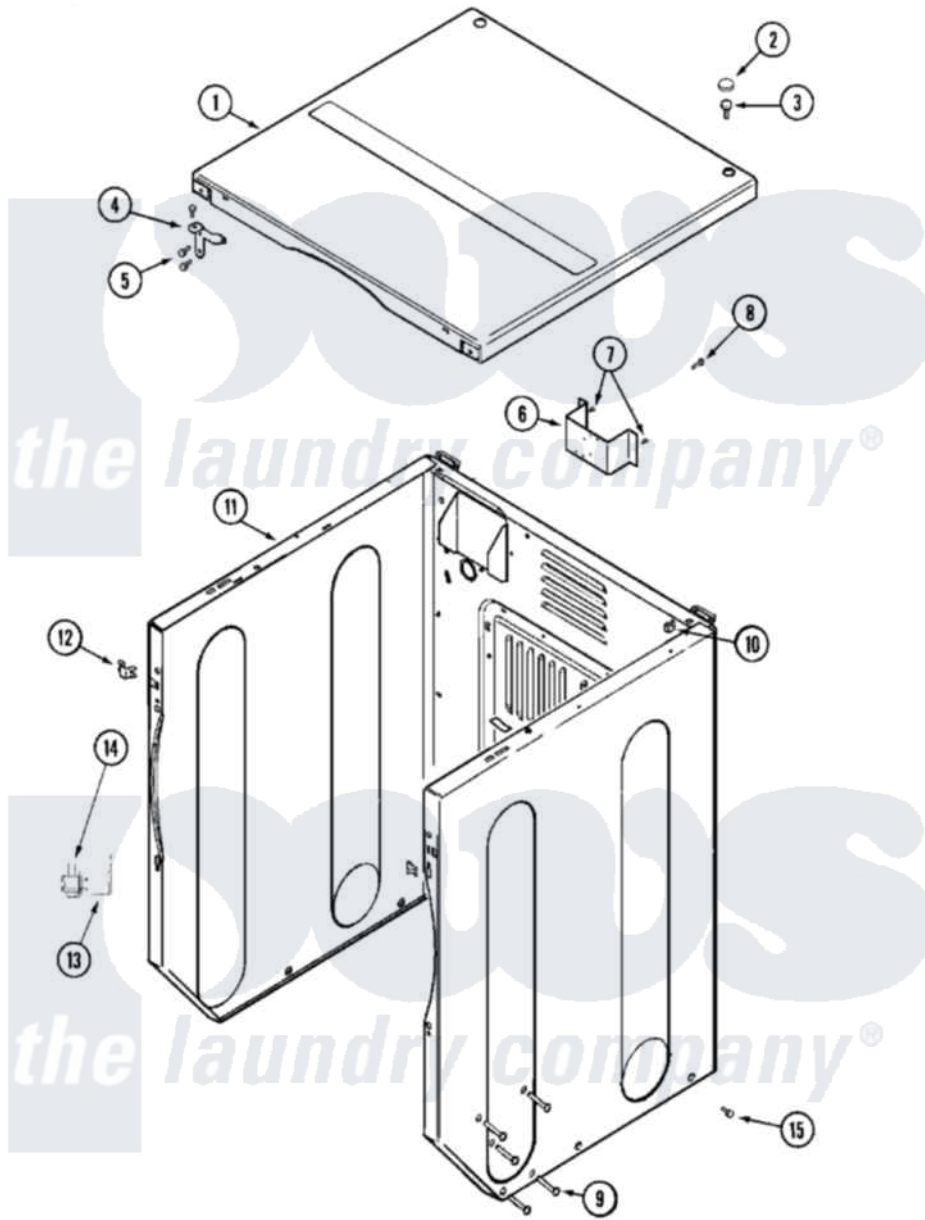

# Maytag MLG15PDAWA 03 - CABINET-FRONT (UPPER)

Maytag Residential Maytag MLG15PDAWA Dryer Parts Parts Diagram 03 - CABINET-FRONT (UPPER)  
 Click on the part number to view part

Item	Original Part Number	Replaced By	Status	Part Description
001	<a href="#">33002124</a>			Cover, Top
"	NLA		Not Available	(ALM)
002	<a href="#">33001997</a>			Plug, Hole
003	22001883	<a href="#">214354</a>		Screw, Top Cover To Cabnt.
004	<a href="#">33001998</a>			Bracket, Top Cover
"	<a href="#">33001999</a>			Bracket, Top Cover
005	<a href="#">22001995</a>			Screw Note: Screw, Tumbler Front And Shroud
006	NLA		Not Available	BRACKET, TERMINAL BLOCK---NA
007	<a href="#">22001995</a>			Screw Note: Screw, Tumbler Front And Shroud
008	NLA		Not Available	SCREW, GROUND LUG
009	NLA		Not Available	WASHER, GROUND LUG
010	<a href="#">22001502</a>			Fastener, U-NUt
011	<a href="#">22003646</a>			Cabinet Assembly-Upr
"	NLA		Not Available	CABINET (WHT)

012	<a href="#">33001980</a>		Fastener, Access Panel
013	<a href="#">Y313561</a>		Screw---NA
"	<a href="#">33002002</a>		Bracket, Switch
"	Y310632	<a href="#">1163839</a>	Screw
014	206824	<a href="#">W10133335</a>	Relay, Motor
"	Y251119	<a href="#">3177991</a>	Screw
015	<a href="#">213007</a>		Xfor Cabinet See Cabinet, Back
016	<a href="#">33001991</a>		Bolt, Carriage