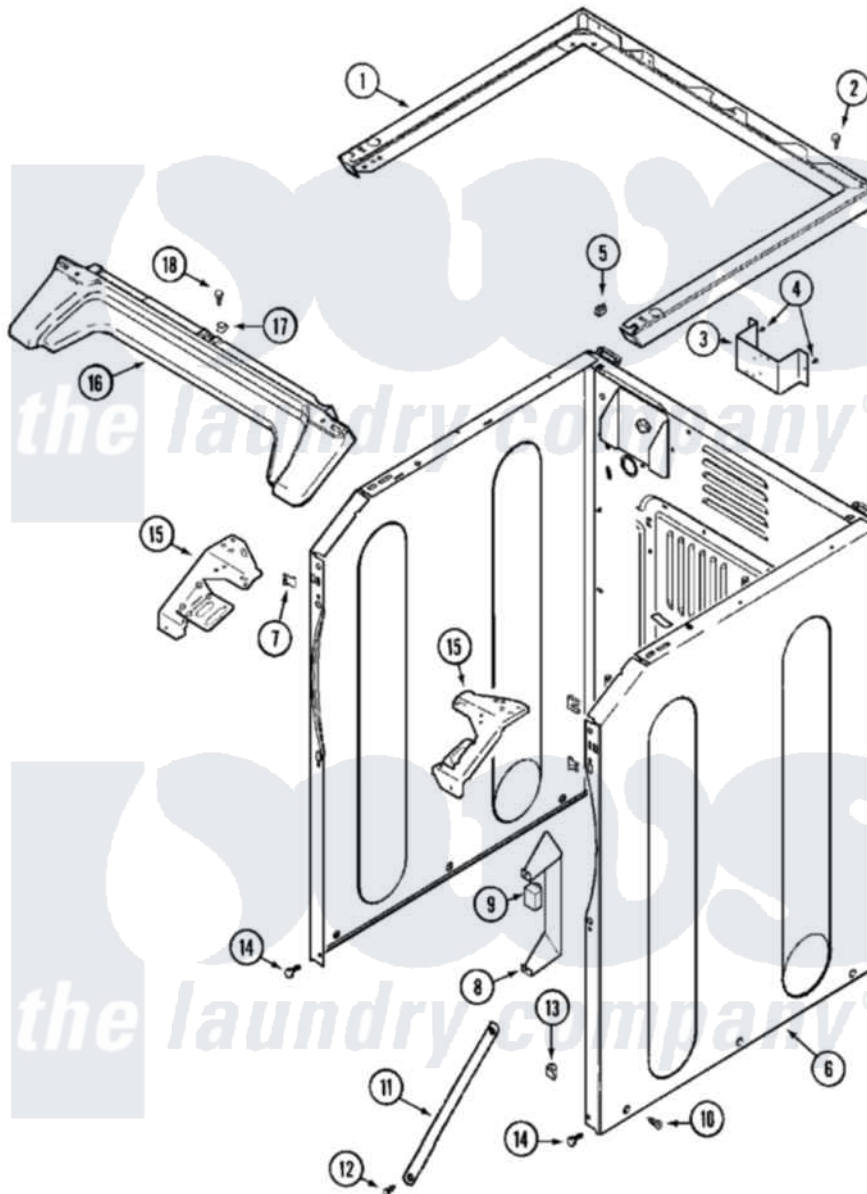

Maytag MLG15PDAWA 04 - CABINET-FRONT (LOWER)

Maytag [Residential Maytag MLG15PDAWA Dryer Parts](#) Parts Diagram 04 - CABINET-FRONT (LOWER)
 Click on the part number to view part

Item	Original Part Number	Replaced By	Status	Part Description
001	33002005	33002963		Support, Weld Assembly
"	33002446	22004153		Support We
"	NLA		Not Available	(ALM)
002	22001883	214354		Screw, Top Cover To Cabnt.
003	NLA		Not Available	BRACKET, TERMINAL BLOCK---NA
004	22001995			Screw Note: Screw, Tumbler Front And Shroud
005	22001502			Fastener, U-NUt
006	22003639			Cabinet Assembly
"	NLA		Not Available	CABINET ASSY. (WHT)
007	22002049			Clip Note: Clip, Front Panel
008	Y313561			Screw---NA
"	314627			Bracket, Relays
"	Y310632	1163839		Screw
009	206824	W10133335		Relay, Motor
"	Y251119	3177991		Screw

010	213007		Xfor Cabinet See Cabinet, Back
011	22002259	22002767	Brace, Cross
012	22001995		Screw Note: Screw, Tumbler Front And Shroud
013	Y310376		Clip, Door Switch Harness
014	22001995		Screw Note: Screw, Tumbler Front And Shroud
015	33002009		Bracket, Corner
"	33002010	33002473	Bracket, Corner
016	22002664		COVER, ACCESS (BSQ)
"	33002011		Cover, Access
"	33002012		Cover, Access
017	33002013		Fastener Clip, Access Cover
018	22001995		Screw Note: Screw, Tumbler Front And Shroud
019	33002054		Wire Harness, Main
020	33001989		Retainer, Vault Switch