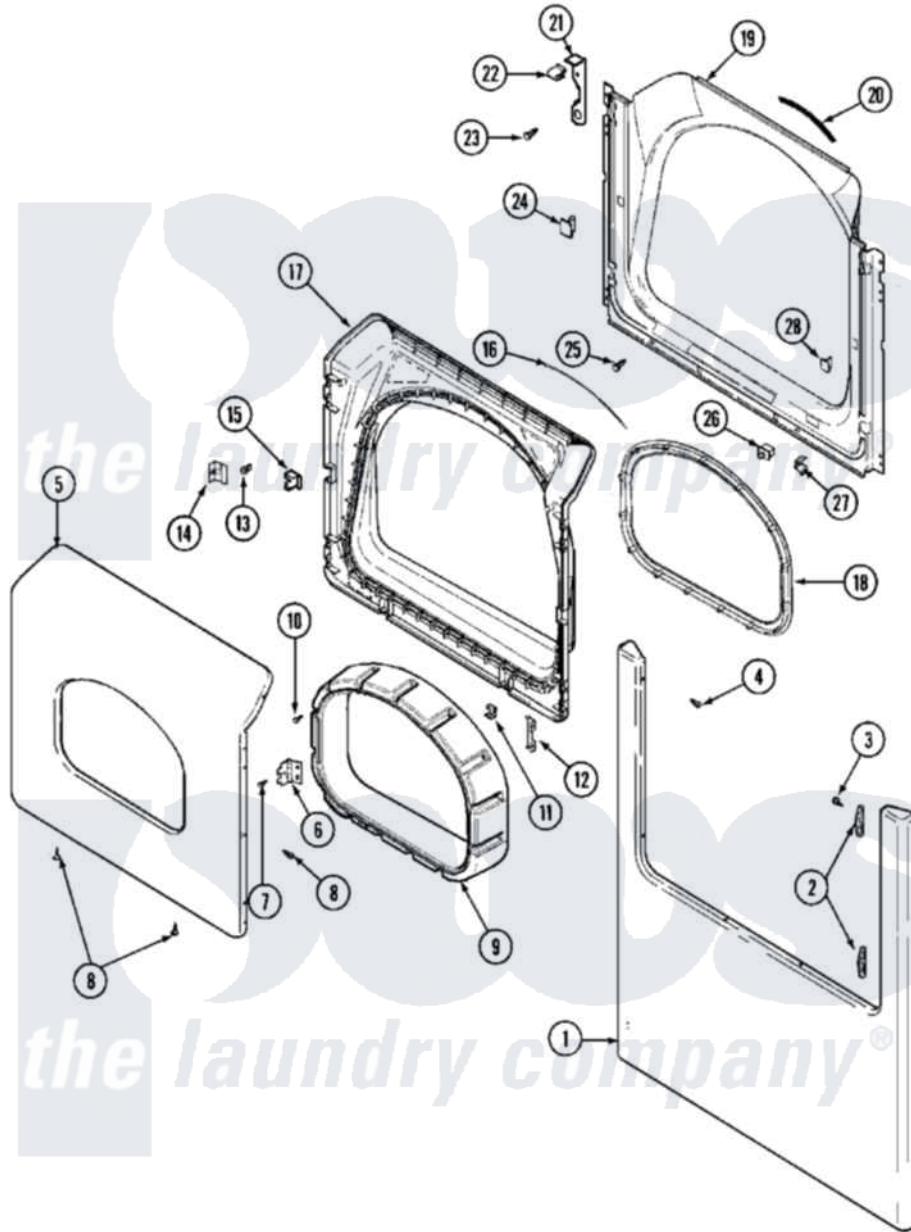

Maytag MLG15PDAWA 06 - DOOR (LOWER)

Maytag Residential Maytag MLG15PDAWA Dryer Parts Parts Diagram 06 - DOOR (LOWER)
 Click on the part number to view part

Item	Original Part Number	Replaced By	Status	Part Description
001	22002242		Not Available	PANEL, FRONT (ALM)
"	22002663		Not Available	PANEL, FRONT (BISQ)
"	22002836			Panel, Front
002	33001764			Cover, Hinge Hole
"	33001765			Cover, Hinge Hole
"	33002349			Cover, Hinge Hole
003	33001846			Screw, Hinge Hole Cover
004	22002243			Screw, Front Panel And Hinge
005	33002028			Door, Outer
"	NLA		Not Available	(ALM)
006	33001759			Hinge, Door
007	22002062	98006631		Screw
008	22002063			Screw No.8-18AB Wafer Head
"	22002064	489355		Screw, 8 X 1/2
"	33002351			Screw
009	33002018	33002780		Door Tunnel W` Handle

"	33002019	33002781	Door Tunne
010	22002300	9740848	Screw, Mixing Valve Mounting
011	22002039		Clip, Door
012	22002038		Clip, Door
013	33001761		Strike, Door
014	33001793		Bracket, Strike
015	33001763		Plug, Inner Door
016	33002094		Seal, Door
017	33002030		Door, Inner
"	33002031		(LWR-ALM)
018	33002022	33002607	Lens, Door
019	33002033		Shroud
"	NLA	Not Available	(ALM)
020	33001767		Seal, Shroud
021	22002991		Kit, Access Cover Hook
022	33002037		Fastener, Access Cover Hook
023	22001995		Screw Note: Screw, Tumbler Front And Shroud
024	33001791	306436	Door Latch Kit--W
025	33001768		Screw, Shroud Note: Screw, Shroud And Outlet Duct
026	33002038		Switch, Door
027	33001760		Bracket, Hinge
028	Y304578	LA-1003	Door Catch Kit