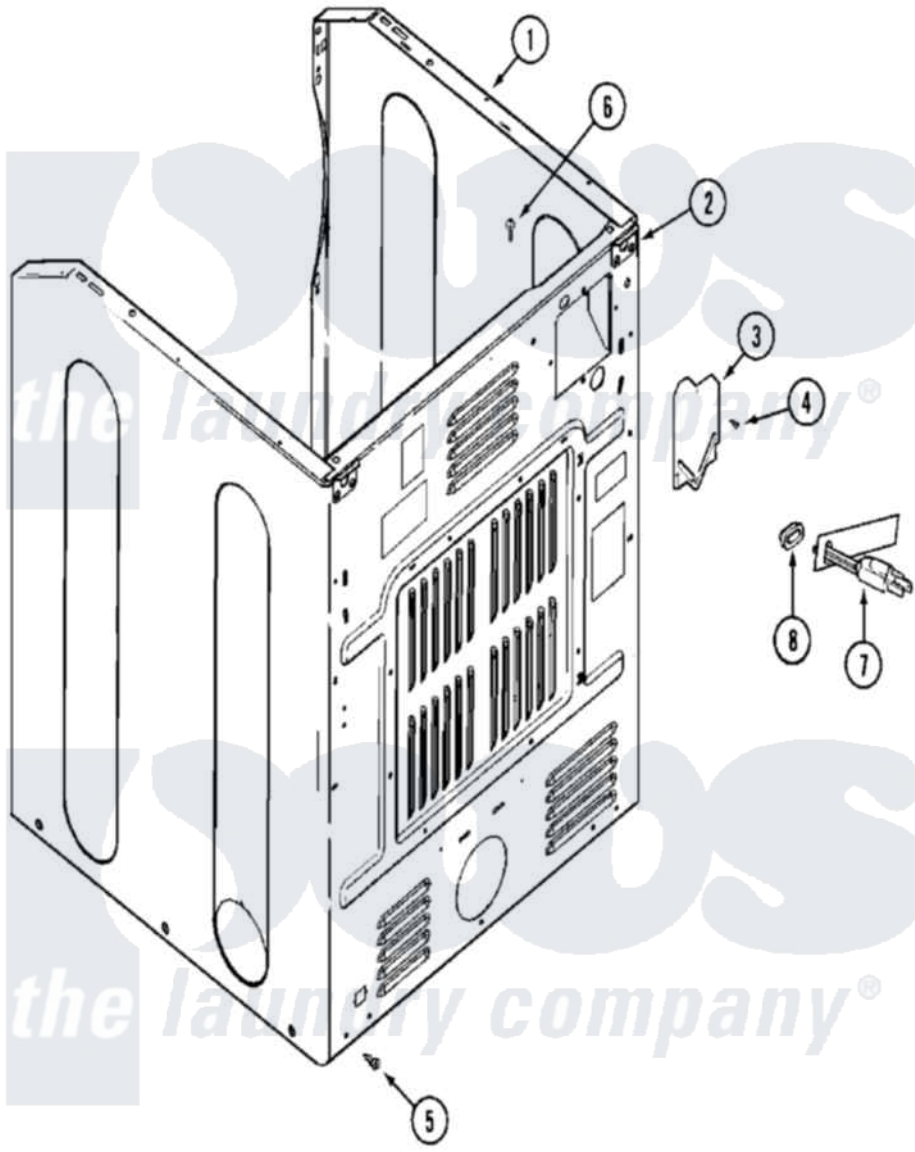

# Maytag MLG15PDAWA 07 - CABINET-REAR

Maytag Residential Maytag MLG15PDAWA Dryer Parts Parts Diagram 07 - CABINET-REAR  
 Click on the part number to view part

Item	Original Part Number	Replaced By	Status	Part Description
001	NLA		Not Available	CABINET (WHT-LWR)
"	<a href="#">Y310376</a>			Clip, Door Switch Harness
002	NLA		Not Available	BRACKET, CABINET HINGE (LWR)
003	<a href="#">33001795</a>			Cover, Terminal Block
004	<a href="#">22001995</a>			Screw Note: Screw, Tumbler Front And Shroud
005	<a href="#">22001995</a>			Screw Note: Screw, Tumbler Front And Shroud
006	210186	<a href="#">3370225</a>		Screw
007	208784	<a href="#">22003062</a>		Cord, Power
008	<a href="#">211881</a>			Grommet, Cord Part Not Used- Gas Models Only