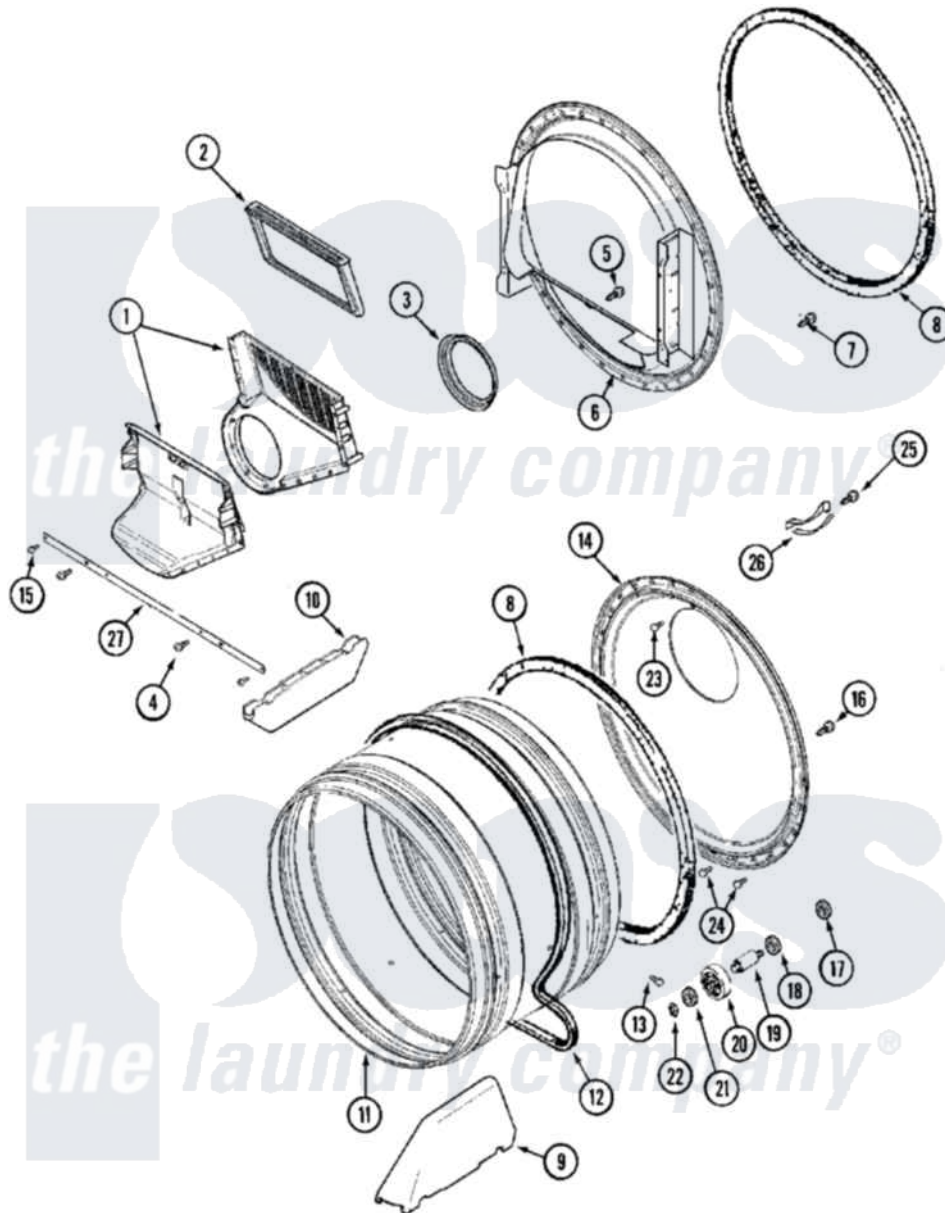

Maytag MLG15PDAWA 08 - TUMBLER

Maytag [Residential Maytag MLG15PDAWA Dryer Parts](#) Parts Diagram 08 - TUMBLER
 Click on the part number to view part

Item	Original Part Number	Replaced By	Status	Part Description
001	33001799			Outlet Duct Assembly Note: Outlet Duct Assembly
002	33001804	33002790		Lint Filter
003	33001758	33002560		Seal, Blower
004	33001768			Screw, Shroud Note: Screw, Shroud And Outlet Duct
005	NLA		Not Available	SCREW, OUTLET DUCT
006	33001802			Front, Tumbler
007	33001855	33002917		Screw, No.10-16
008	33001807			Seal, Tumbler
009	33002032			Baffle
010	33001755			Baffle
011	33001794	33001889		Tumbler
012	33001777	33002535		V-Belt
013	33001788	33002973		Screw, No.9-15 X 1.00 Hx WS
014	33001801			Back, Tumbler
015	33001805			Screw Note: Screw, Tumbler

015

[22001995](#)

Front And Shroud

016

[22001995](#)

Screw Note: Screw, Tumbler
Front And Shroud

017

[33001443](#)

022

410233

[9703438](#)

Ring-Retrn

023

[210932](#)

Screw, No.8 X 9/16 Ctsk Note:
Screw, Inlet Duct

024

22001996

[3370225](#)

Screw

025

[210720](#)

Rivet, Bearing To Tumbler Fmt

026

[306508](#)