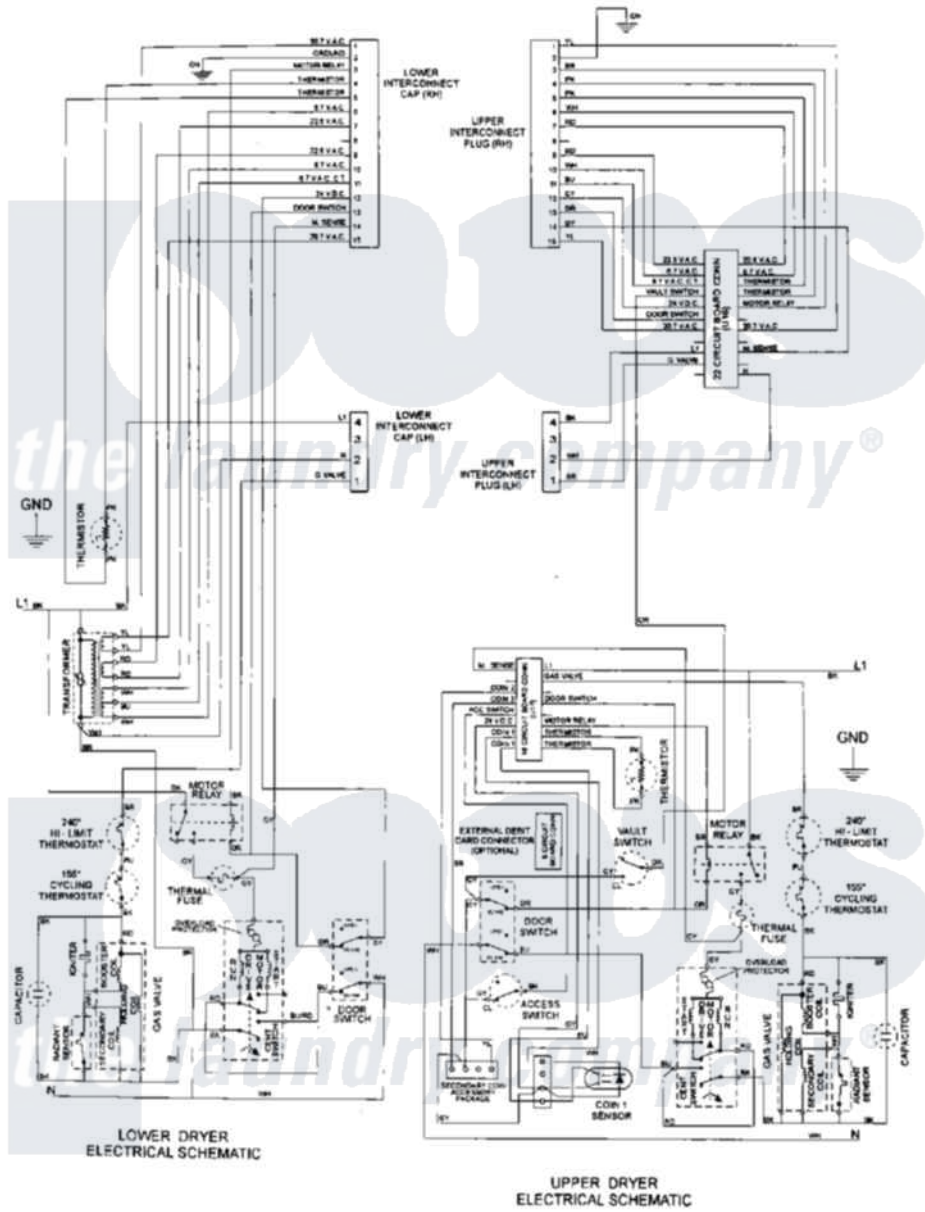

Maytag MLG15PDAWA 11 - WIRING INFORMATION

Maytag Residential Maytag MLG15PDAWA Dryer Parts Parts Diagram 11 - WIRING INFORMATION
 Click on the part number to view part

Item	Original Part Number	Replaced By	Status	Part Description
001	NLA		Not Available	WIRING INFORMATION