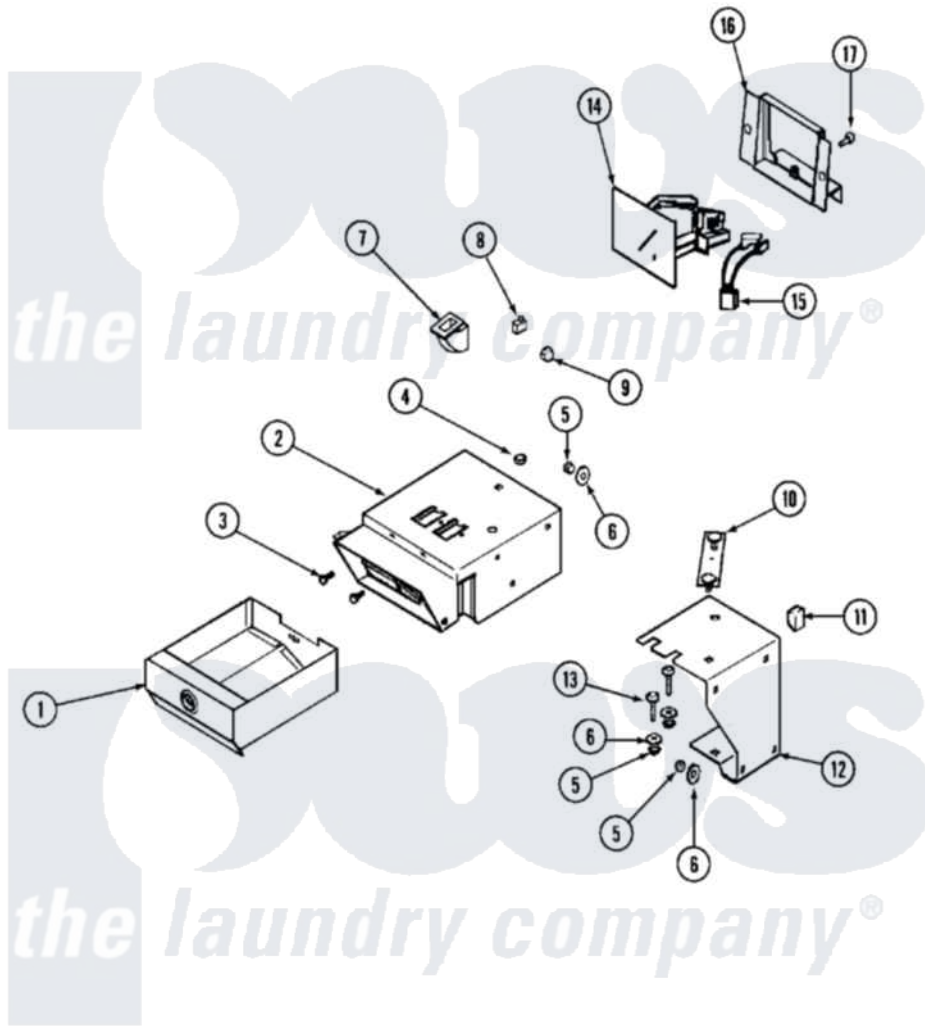

Maytag MLG15PDAWQ 02 - CONTROL CENTER (UPPER)

Maytag Residential Maytag MLG15PDAWQ Dryer Parts Parts Diagram 02 - CONTROL CENTER (UPPER)
 Click on the part number to view part

Item	Original Part Number	Replaced By	Status	Part Description
001	33001984	Y33001983		Box, Coin
"	33002443		Not Available	BOX, COIN (BSQ)
"	Y33001983			Box, Coin
002	33001987			(ALM)
"	33002444		Not Available	VAULT, COIN (BSQ)
"	Y33001986			Vault, Coin
003	212707	3196385		Screw
004	Y052740	62739		Nut, Lock
005	Y052734			Nut, Carrage Bolts And Bracket
006	312535			Washer, Vault Mounting Brk.
"	NLA		Not Available	WASHER, VAULT MOUNTING BRK.
007	314635			Chute, Coin
008	33001250			Switch, Vault And Service Door
009	NLA		Not Available	NUT, CAGE

010	22001810	Not Available	STRAP, MOUNTING
011	33001989		Retainer, Vault Switch
012	33001990		Bracket, Mounting Vault
013	33001991		Bolt, Carriage
014	216200		Face Plate Return Button
"	22001873	22004112	Coin Drop Greenwald Us.25
"	22002144		Single Faceplate
015	314665		Screw, Switch Assembly
"	33001985		Switch, Optic
016	33001992		Bracket, Coin Drop Mount.
"	33001993	33001992	Bracket, Coin Drop Mount.
"	33002445		Bracket, Coin Drop Mount.
017	Y313561		Screw----NA
"	910181		Lockwasher, Terminal Block