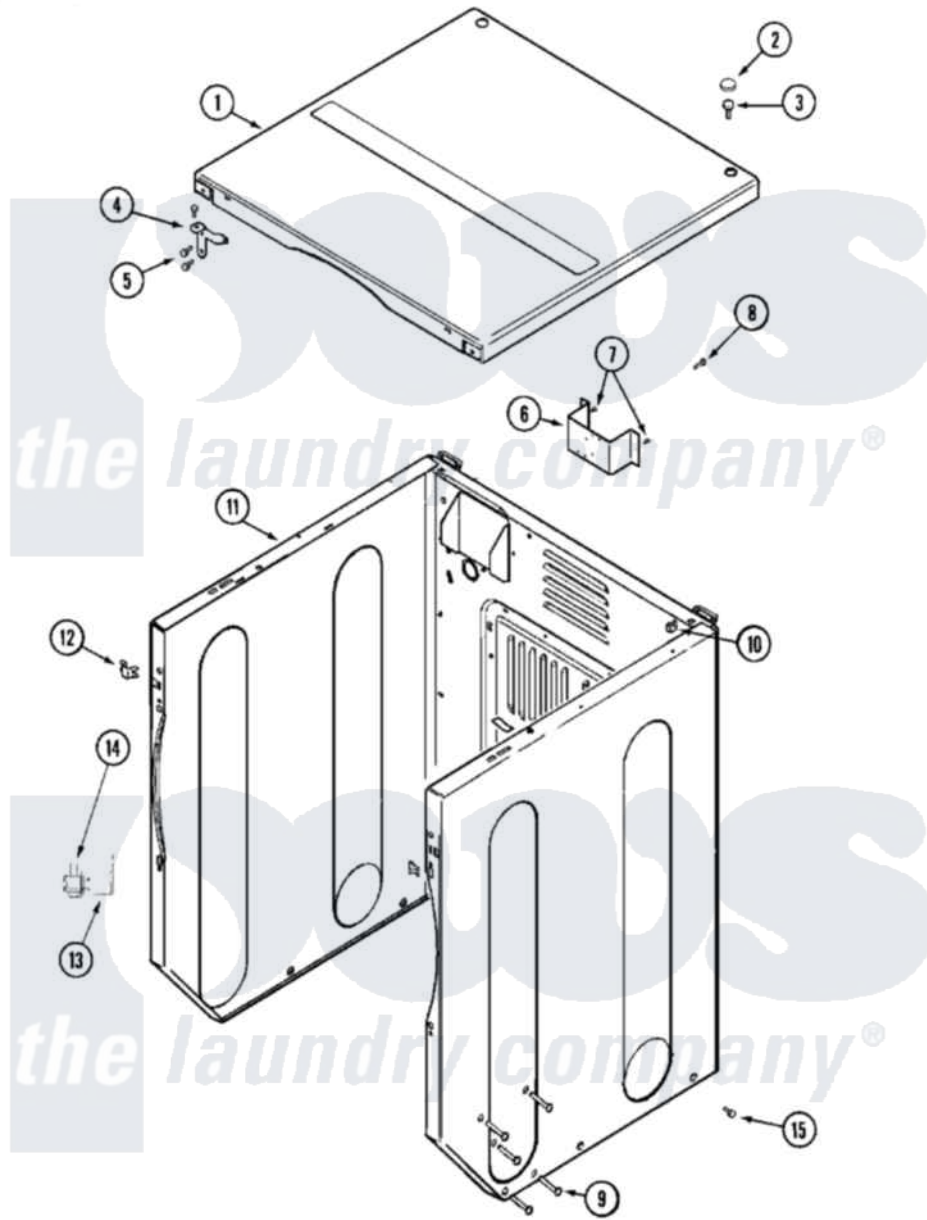

Maytag MLG15PDAWQ 03 - CABINET-FRONT (UPPER)

Maytag Residential Maytag MLG15PDAWQ Dryer Parts Parts Diagram 03 - CABINET-FRONT (UPPER)
 Click on the part number to view part

Item	Original Part Number	Replaced By	Status	Part Description
001	33002124			Cover, Top
"	NLA		Not Available	(ALM)
002	33001997			Plug, Hole
003	22001883	214354		Screw, Top Cover To Cabnt.
004	33001998			Bracket, Top Cover
"	33001999			Bracket, Top Cover
005	22001995			Screw Note: Screw, Tumbler Front And Shroud
006	NLA		Not Available	BRACKET, TERMINAL BLOCK---NA
007	22001995			Screw Note: Screw, Tumbler Front And Shroud
008	NLA		Not Available	SCREW, GROUND LUG
009	NLA		Not Available	WASHER, GROUND LUG
010	22001502			Fastener, U-NUt
011	22003646			Cabinet Assembly-Upr
"	NLA		Not Available	CABINET (WHT)

012	33001980		Fastener, Access Panel
013	Y313561		Screw---NA
"	33002002		Bracket, Switch
"	Y310632	1163839	Screw
014	206824	W10133335	Relay, Motor
"	Y251119	3177991	Screw
015	213007		Xfor Cabinet See Cabinet, Back
016	33001991		Bolt, Carriage