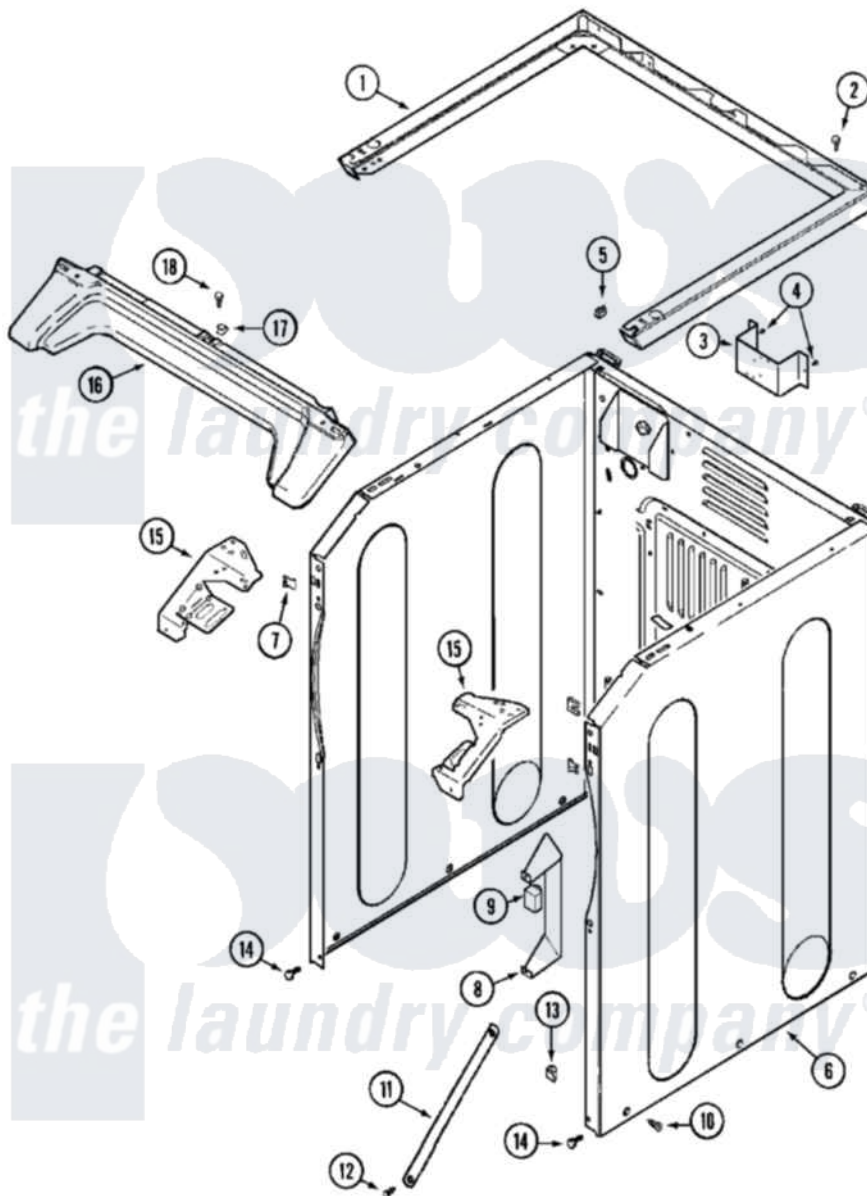

Maytag MLG15PDAWQ 04 - CABINET-FRONT (LOWER)

Maytag [Residential Maytag MLG15PDAWQ Dryer Parts](#) Parts Diagram 04 - CABINET-FRONT (LOWER)
 Click on the part number to view part

Item	Original Part Number	Replaced By	Status	Part Description
001	33002005	33002963		Support, Weld Assembly
"	33002446	22004153		Support We
"	NLA		Not Available	(ALM)
002	22001883	214354		Screw, Top Cover To Cabnt.
003	NLA		Not Available	BRACKET, TERMINAL BLOCK---NA
004	22001995			Screw Note: Screw, Tumbler Front And Shroud
005	22001502			Fastener, U-NUt
006	22003639			Cabinet Assembly
"	NLA		Not Available	CABINET ASSY. (WHT)
007	22002049			Clip Note: Clip, Front Panel
008	Y313561			Screw---NA
"	314627			Bracket, Relays
"	Y310632	1163839		Screw
009	206824	W10133335		Relay, Motor
"	Y251119	3177991		Screw

010	213007		Xfor Cabinet See Cabinet, Back
011	22002259	22002767	Brace, Cross
012	22001995		Screw Note: Screw, Tumbler Front And Shroud
013	Y310376		Clip, Door Switch Harness
014	22001995		Screw Note: Screw, Tumbler Front And Shroud
015	33002009		Bracket, Corner
"	33002010	33002473	Bracket, Corner
016	22002664		COVER, ACCESS (BSQ)
"	33002011		Cover, Access
"	33002012		Cover, Access
017	33002013		Fastener Clip, Access Cover
018	22001995		Screw Note: Screw, Tumbler Front And Shroud
019	33002054		Wire Harness, Main
020	33001989		Retainer, Vault Switch