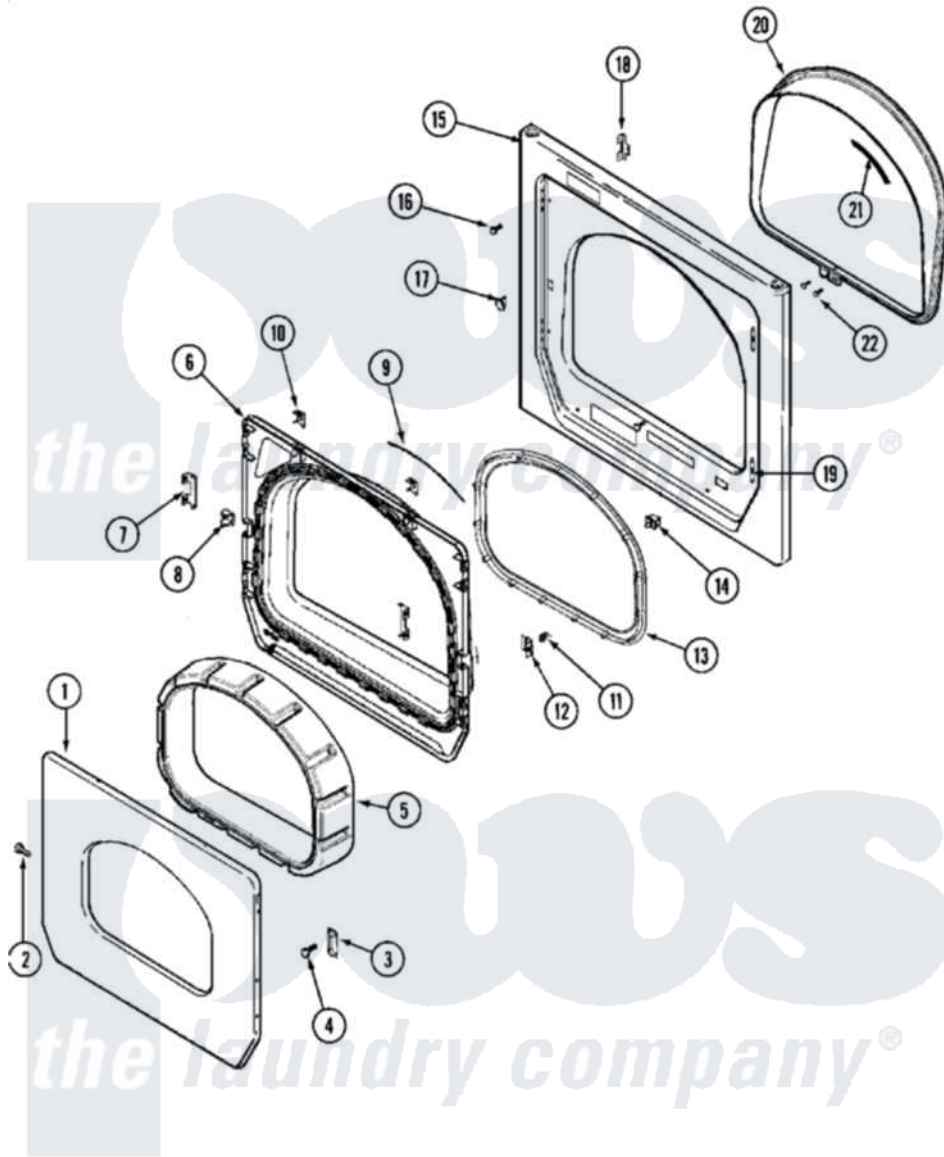

# Maytag MLG15PDAWQ 05 - DOOR (UPPER)

Maytag Residential Maytag MLG15PDAWQ Dryer Parts Parts Diagram 05 - DOOR (UPPER)  
 Click on the part number to view part

Item	Original Part Number	Replaced By	Status	Part Description
001	<a href="#">33002015</a>			Door, Outer
"	NLA		Not Available	DOOR, OUTER (ALM)
002	<a href="#">22002063</a>			Screw No.8-18AB Wafer Head
"	22002064	<a href="#">489355</a>		Screw, 8 X 1/2
"	<a href="#">33002351</a>			Screw
003	<a href="#">33002017</a>			Hinge, Door
004	22002062	<a href="#">98006631</a>		Screw
005	22002300	<a href="#">9740848</a>		Screw, Mixing Valve Mounting
"	33002018	<a href="#">33002780</a>		Door Tunnel W` Handle
"	33002019	<a href="#">33002781</a>		Door Tunne
006	<a href="#">33002020</a>			Door, Inner W/Seal
"	<a href="#">33002575</a>			Door, Inner W/Seal
007	<a href="#">22002038</a>			Clip, Door
008	<a href="#">33001763</a>			Plug, Inner Door
009	<a href="#">33002094</a>			Seal, Door
010	<a href="#">22002039</a>			Clip, Door

011	<a href="#">33001761</a>		Strike, Door
012	<a href="#">33001793</a>		Bracket, Strike
013	33002022	<a href="#">33002607</a>	Lens, Door
"	<a href="#">33002607</a>		Lens, Door
014	<a href="#">33002038</a>		Switch, Door
015	33001711	<a href="#">33002936</a>	Medallion-
"	33002051		Not Available
			SCREW, FRONT PANEL
"	33002130	<a href="#">33002081</a>	Panel, Front
"	33002131		Not Available
			PANEL, FRONT (ALM)
"	33002381		Not Available
			PANEL, FRONT (BSQ)
016	33001486	<a href="#">98008544</a>	Screw
017	33001791	<a href="#">306436</a>	Door Latch Kit--W
018	<a href="#">33002025</a>		Twin Speednut
019	<a href="#">33001175</a>		Cover, Hinge Hole
"	<a href="#">33001176</a>		Cover, Hinge Hole
"	33002343		Not Available
			COVER, HINGE HOLE (BSQ)
020	<a href="#">33002026</a>		Extension, Tumbler Front
021	<a href="#">33001767</a>		Seal, Shroud
022	33001855	<a href="#">33002917</a>	Screw, No.10-16