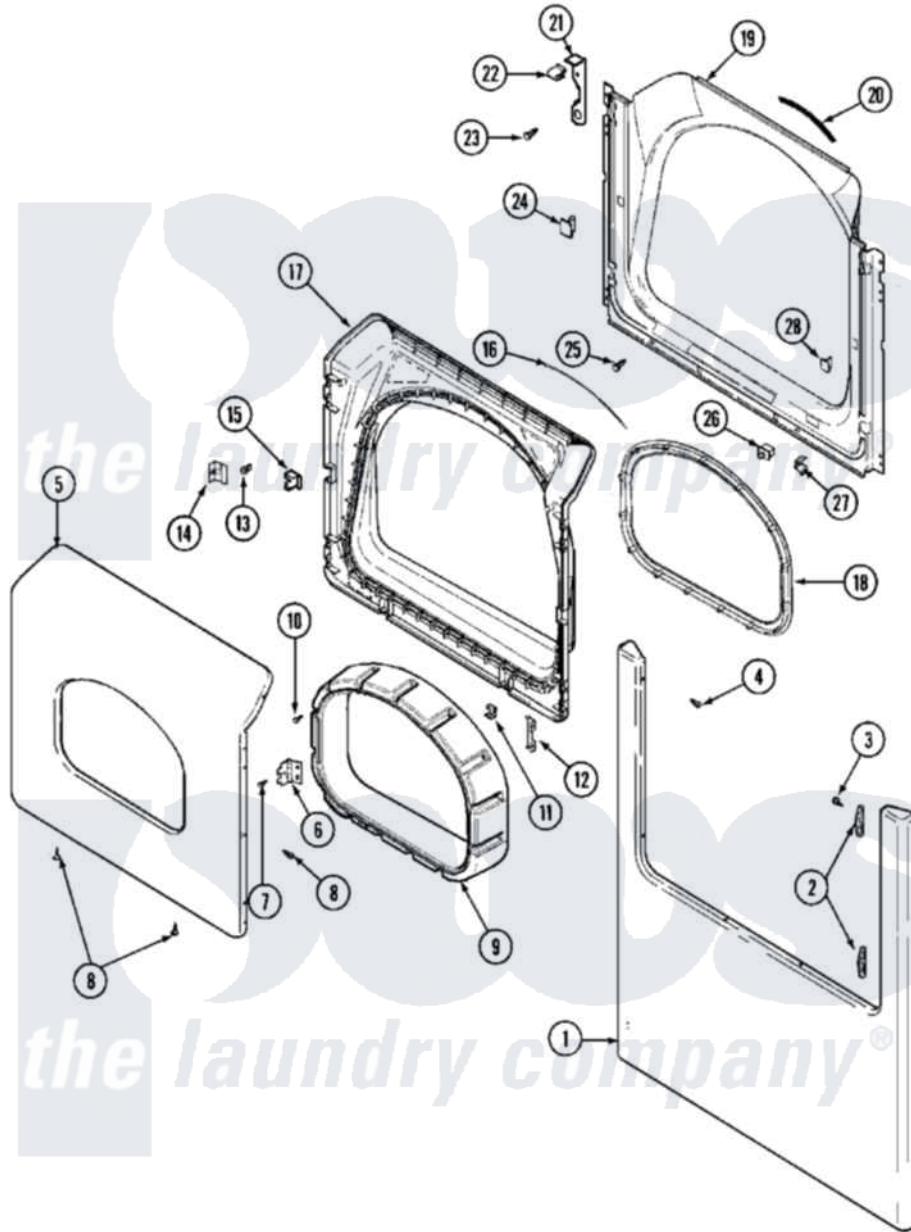

Maytag MLG15PDAWQ 06 - DOOR (LOWER)

Maytag Residential Maytag MLG15PDAWQ Dryer Parts Parts Diagram 06 - DOOR (LOWER)
 Click on the part number to view part

| Item | Original Part Number | Replaced By | Status | Part Description |
|------|--------------------------|--------------------------|---------------|------------------------------|
| 001 | 22002242 | | Not Available | PANEL, FRONT (ALM) |
| " | 22002663 | | Not Available | PANEL, FRONT (BISQ) |
| " | 22002836 | | | Panel, Front |
| 002 | 33001764 | | | Cover, Hinge Hole |
| " | 33001765 | | | Cover, Hinge Hole |
| " | 33002349 | | | Cover, Hinge Hole |
| 003 | 33001846 | | | Screw, Hinge Hole Cover |
| 004 | 22002243 | | | Screw, Front Panel And Hinge |
| 005 | 33002028 | | | Door, Outer |
| " | NLA | | Not Available | (ALM) |
| 006 | 33001759 | | | Hinge, Door |
| 007 | 22002062 | 98006631 | | Screw |
| 008 | 22002063 | | | Screw No.8-18AB Wafer Head |
| " | 22002064 | 489355 | | Screw, 8 X 1/2 |
| " | 33002351 | | | Screw |
| 009 | 33002018 | 33002780 | | Door Tunnel W Handle |