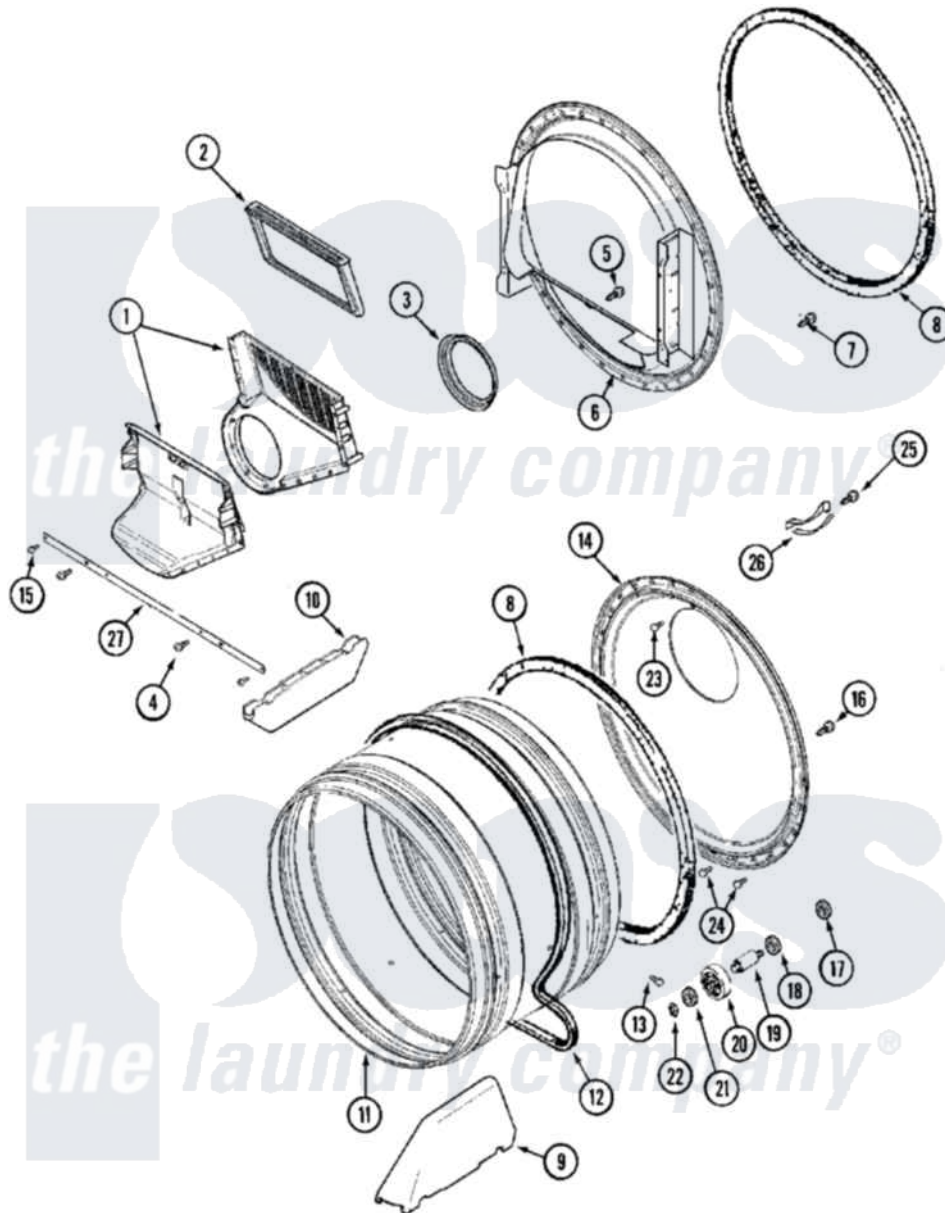

Maytag MLG15PDAWQ 08 - TUMBLER

Maytag [Residential Maytag MLG15PDAWQ Dryer Parts](#) Parts Diagram 08 - TUMBLER
 Click on the part number to view part

Item	Original Part Number	Replaced By	Status	Part Description
001	33001799			Outlet Duct Assembly Note: Outlet Duct Assembly
002	33001804	33002790		Lint Filter
003	33001758	33002560		Seal, Blower
004	33001768			Screw, Shroud Note: Screw, Shroud And Outlet Duct
005	NLA		Not Available	SCREW, OUTLET DUCT
006	33001802			Front, Tumbler
007	33001855	33002917		Screw, No.10-16
008	33001807			Seal, Tumbler
009	33002032			Baffle
010	33001755			Baffle
011	33001794	33001889		Tumbler
012	33001777	33002535		V-Belt
013	33001788	33002973		Screw, No.9-15 X 1.00 Hx WS
014	33001801			Back, Tumbler
015	33001805			Screw Note: Screw, Tumbler

015

[22001995](#)

Front And Shroud

016

[22001995](#)

Screw Note: Screw, Tumbler
Front And Shroud

017

[33001443](#)

022

410233

[9703438](#)

Ring-Retrn

023

[210932](#)

Screw, No.8 X 9/16 Ctsk Note:
Screw, Inlet Duct

024

22001996

[3370225](#)

Screw

025

[210720](#)

Rivet, Bearing To Tumbler Fmt

026

[306508](#)