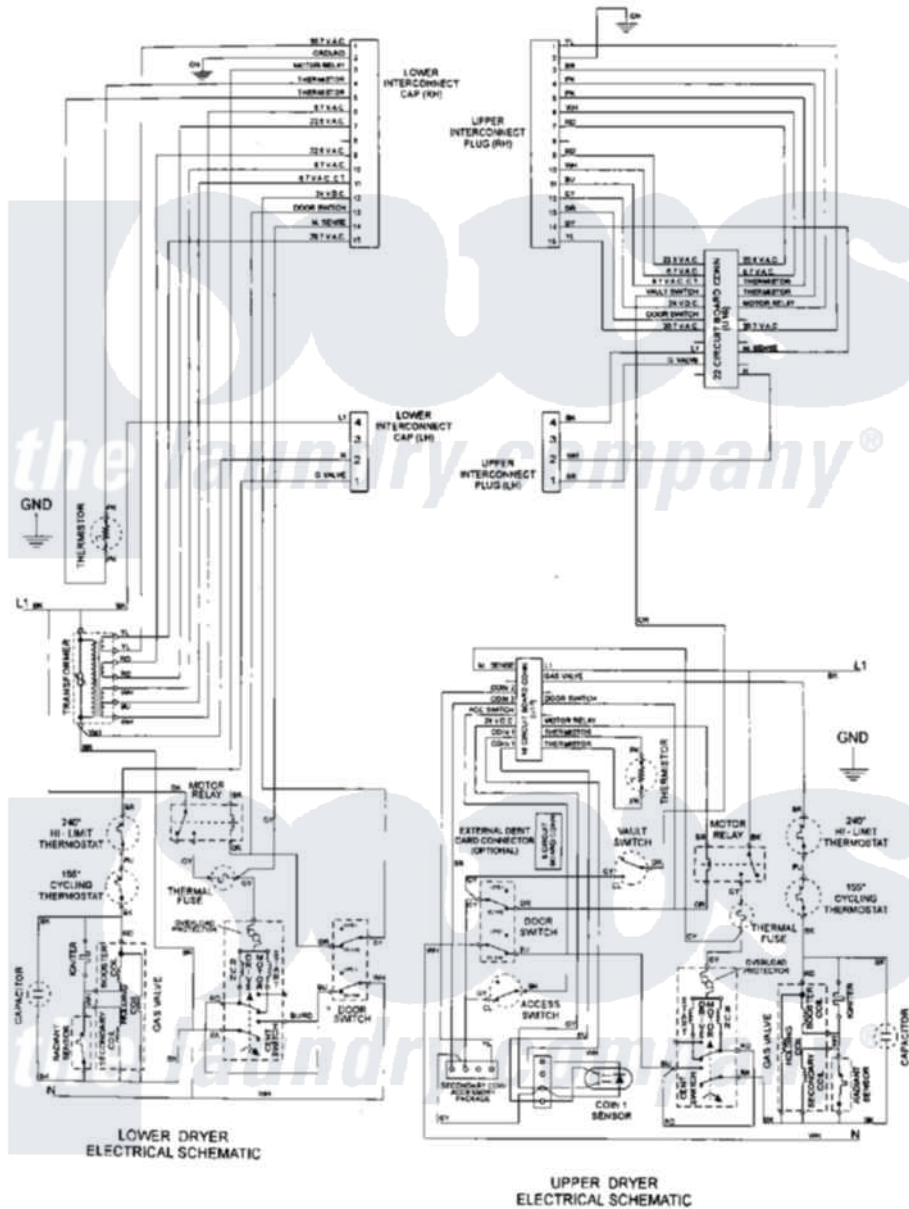

# Maytag MLG15PDAWQ 11 - WIRING INFORMATION

Maytag Residential Maytag MLG15PDAWQ Dryer Parts Parts Diagram 11 - WIRING INFORMATION  
 Click on the part number to view part

Item	Original Part Number	Replaced By	Status	Part Description
001	NLA		Not Available	WIRING INFORMATION