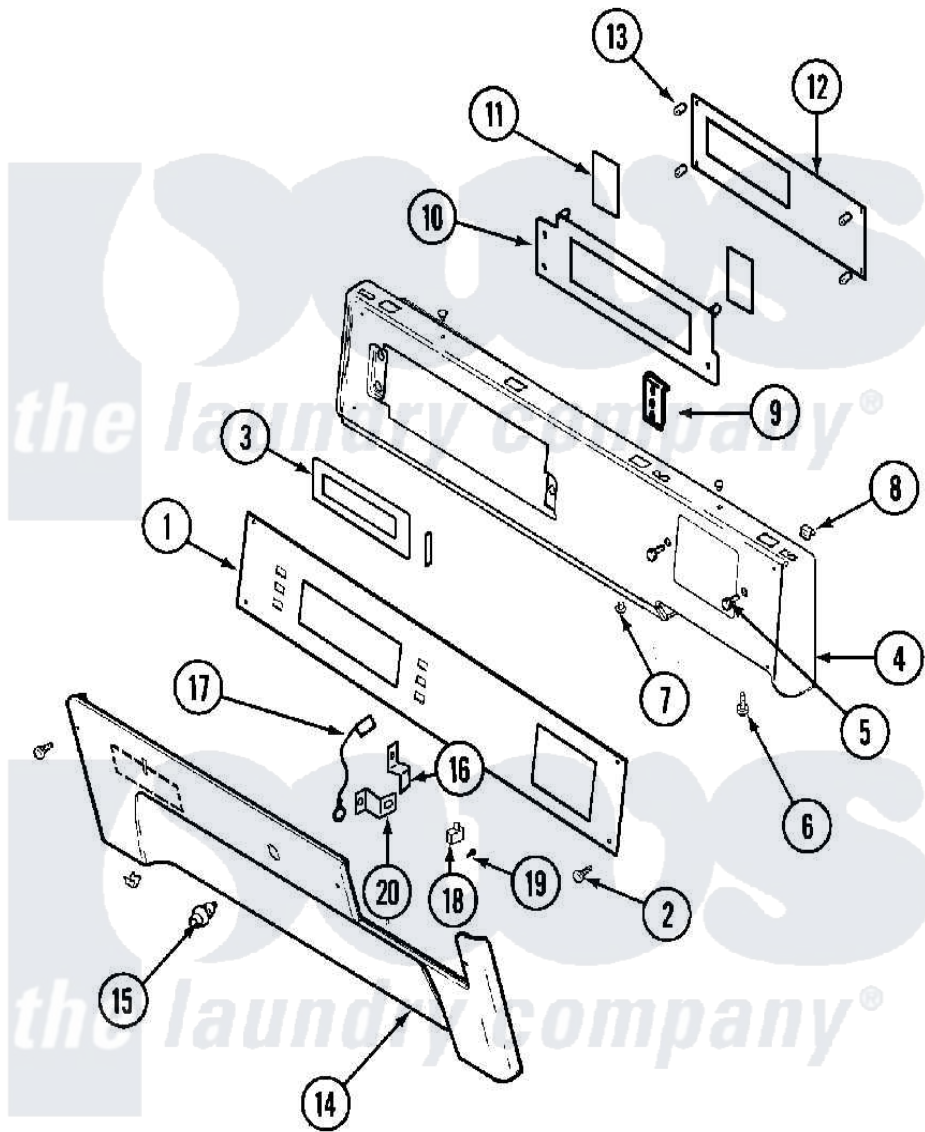

# Maytag MLG15PDAWW 01 - CONTROL PANEL (UPPER)

Maytag Residential Maytag MLG15PDAWW Dryer Parts Parts Diagram 01 - CONTROL PANEL (UPPER)  
 Click on the part number to view part

Item	Original Part Number	Replaced By	Status	Part Description
001	33001974		Not Available	OVERLAY, CONTROL PANEL
002	<a href="#">215506</a>			Screw, Control Panel Overlay
003	<a href="#">33001209</a>			Cover, Display
004	33001975	<a href="#">22002457</a>		Panel- Con
"	33001976	<a href="#">33002377</a>		Panel, Control
"	<a href="#">33002003</a>			Fastener Clip, Control Panel
"	<a href="#">33002377</a>			Panel, Control
005	22002062	<a href="#">98006631</a>		Screw
"	910186	<a href="#">99002757</a>		Screw
006	<a href="#">215506</a>			Screw, Control Panel Overlay
007	33001132	<a href="#">33002342</a>		Plug, Sifht Hole
"	33001168		Not Available	PLUG, SIGHT HOLE (ALM)
"	<a href="#">33002342</a>			Plug, Sifht Hole
008	<a href="#">33001977</a>			Fastener, Control Panel
009	<a href="#">33001156</a>			Button, Control
010	<a href="#">33001201</a>			Plate, Control Mounting