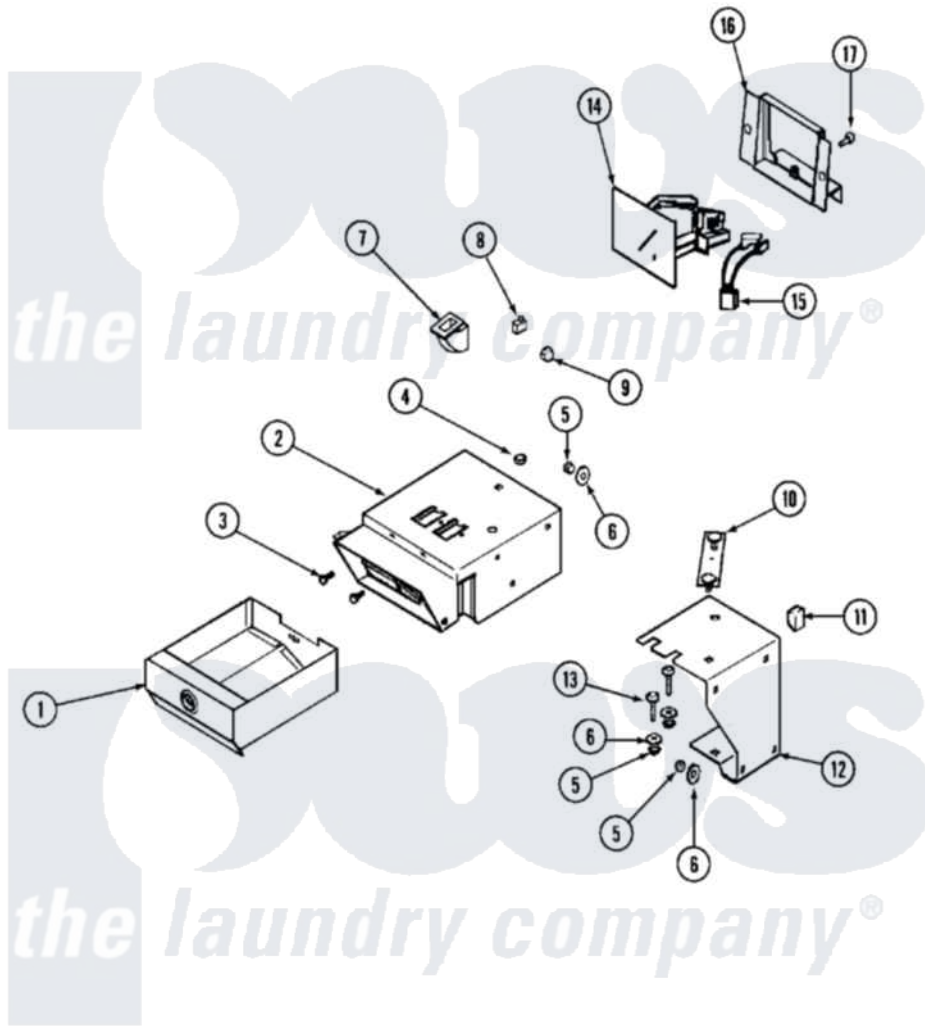

Maytag MLG15PDAWW 02 - CONTROL CENTER (UPPER)

Maytag Residential Maytag MLG15PDAWW Dryer Parts Parts Diagram 02 - CONTROL CENTER (UPPER)
 Click on the part number to view part

Item	Original Part Number	Replaced By	Status	Part Description
001	33001984	Y33001983		Box, Coin
"	33002443		Not Available	BOX, COIN (BSQ)
"	Y33001983			Box, Coin
002	33001987			(ALM)
"	33002444		Not Available	VAULT, COIN (BSQ)
"	Y33001986			Vault, Coin
003	212707	3196385		Screw
004	Y052740	62739		Nut, Lock
005	Y052734			Nut, Carrage Bolts And Bracket
006	312535			Washer, Vault Mounting Brk.
"	NLA		Not Available	WASHER, VAULT MOUNTING BRK.
007	314635			Chute, Coin
008	33001250			Switch, Vault And Service Door
009	NLA		Not Available	NUT, CAGE

010	22001810	Not Available	STRAP, MOUNTING
011	33001989		Retainer, Vault Switch
012	33001990		Bracket, Mounting Vault
013	33001991		Bolt, Carriage
014	216200		Face Plate Return Button
"	22001873	22004112	Coin Drop Greenwald Us.25
"	22002144		Single Faceplate
015	314665		Screw, Switch Assembly
"	33001985		Switch, Optic
016	33001992		Bracket, Coin Drop Mount.
"	33001993	33001992	Bracket, Coin Drop Mount.
"	33002445		Bracket, Coin Drop Mount.
017	Y313561		Screw---NA
"	910181		Lockwasher, Terminal Block