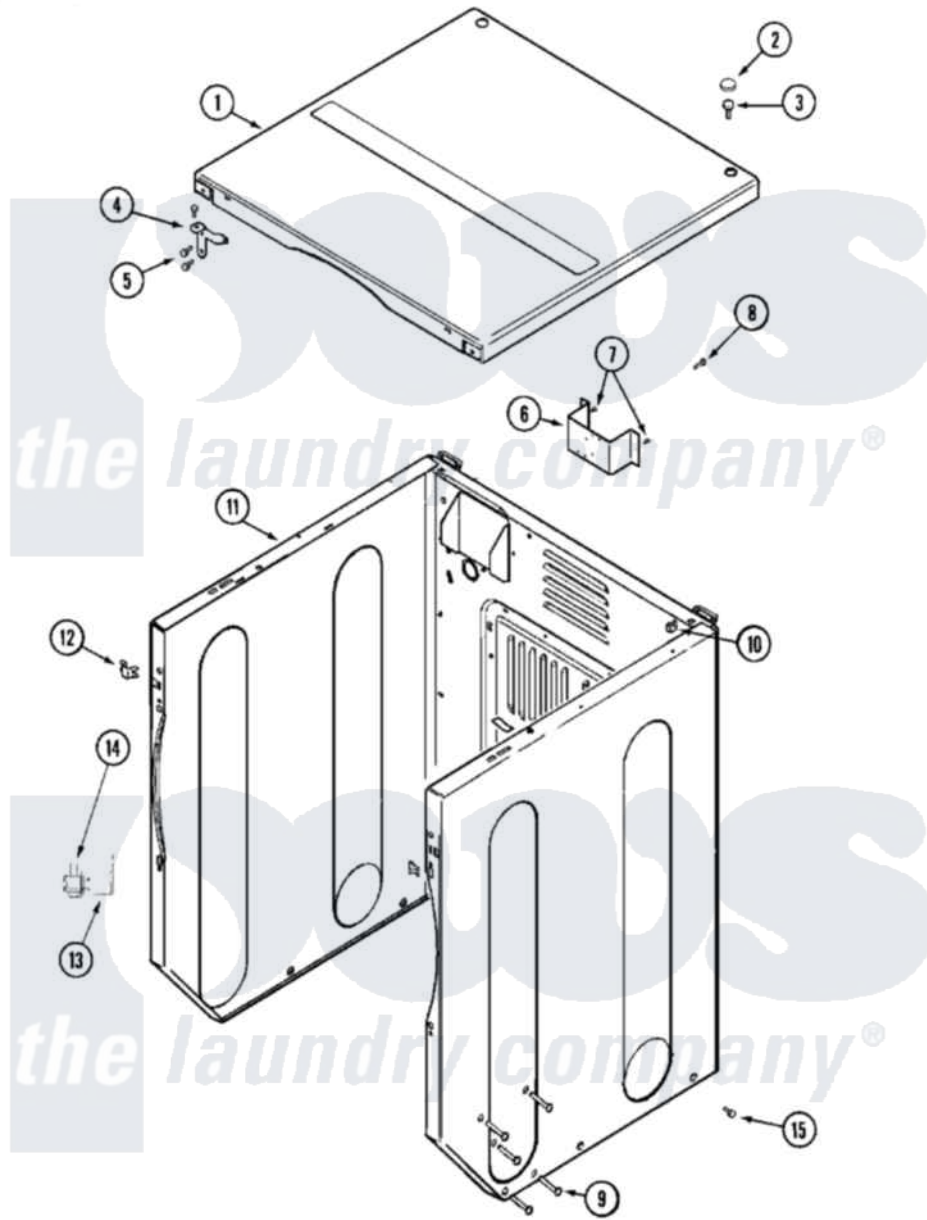

# Maytag MLG15PDAWW 03 - CABINET-FRONT (UPPER)

Maytag Residential Maytag MLG15PDAWW Dryer Parts Parts Diagram 03 - CABINET-FRONT (UPPER)  
 Click on the part number to view part

Item	Original Part Number	Replaced By	Status	Part Description
001	<a href="#">33002124</a>			Cover, Top
"	NLA		Not Available	(ALM)
002	<a href="#">33001997</a>			Plug, Hole
003	22001883	<a href="#">214354</a>		Screw, Top Cover To Cabnt.
004	<a href="#">33001998</a>			Bracket, Top Cover
"	<a href="#">33001999</a>			Bracket, Top Cover
005	<a href="#">22001995</a>			Screw Note: Screw, Tumbler Front And Shroud
006	NLA		Not Available	BRACKET, TERMINAL BLOCK---NA
007	<a href="#">22001995</a>			Screw Note: Screw, Tumbler Front And Shroud
008	NLA		Not Available	SCREW, GROUND LUG
009	NLA		Not Available	WASHER, GROUND LUG
010	<a href="#">22001502</a>			Fastener, U-NUt
011	<a href="#">22003646</a>			Cabinet Assembly-Upr
"	NLA		Not Available	CABINET (WHT)

012	<a href="#">33001980</a>		Fastener, Access Panel
013	<a href="#">Y313561</a>		Screw---NA
"	<a href="#">33002002</a>		Bracket, Switch
"	Y310632	<a href="#">1163839</a>	Screw
014	206824	<a href="#">W10133335</a>	Relay, Motor
"	Y251119	<a href="#">3177991</a>	Screw
015	<a href="#">213007</a>		Xfor Cabinet See Cabinet, Back
016	<a href="#">33001991</a>		Bolt, Carriage