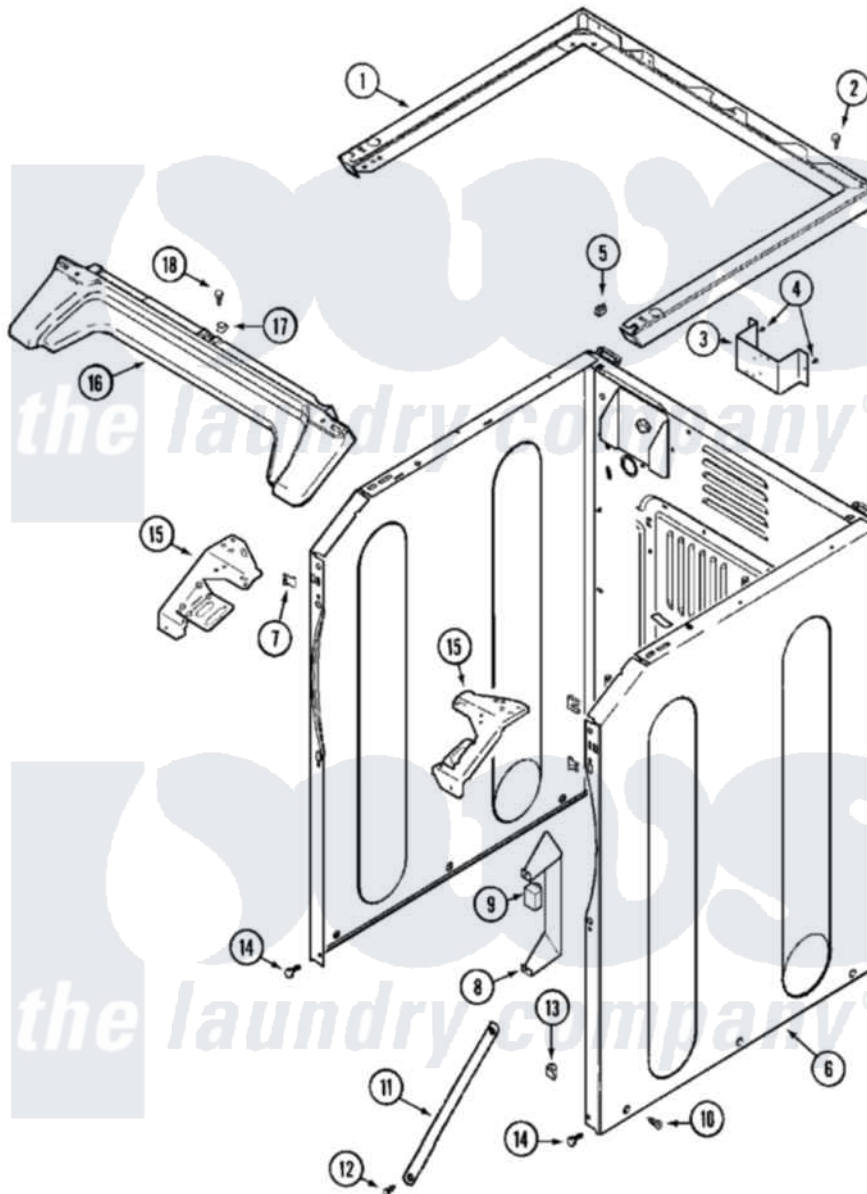

# Maytag MLG15PDAWW 04 - CABINET-FRONT (LOWER)

Maytag Residential Maytag MLG15PDAWW Dryer Parts Parts Diagram 04 - CABINET-FRONT (LOWER)  
 Click on the part number to view part

Item	Original Part Number	Replaced By	Status	Part Description
001	33002005	<a href="#">33002963</a>		Support, Weld Assembly
"	33002446	<a href="#">22004153</a>		Support We
"	NLA		Not Available	(ALM)
002	22001883	<a href="#">214354</a>		Screw, Top Cover To Cabnt.
003	NLA		Not Available	BRACKET, TERMINAL BLOCK---NA
004	<a href="#">22001995</a>			Screw Note: Screw, Tumbler Front And Shroud
005	<a href="#">22001502</a>			Fastener, U-NUt
006	<a href="#">22003639</a>			Cabinet Assembly
"	NLA		Not Available	CABINET ASSY. (WHT)
007	<a href="#">22002049</a>			Clip Note: Clip, Front Panel
008	<a href="#">Y313561</a>			Screw---NA
"	<a href="#">314627</a>			Bracket, Relays
"	Y310632	<a href="#">1163839</a>		Screw
009	206824	<a href="#">W10133335</a>		Relay, Motor
"	Y251119	<a href="#">3177991</a>		Screw

010	<a href="#">213007</a>		Xfor Cabinet See Cabinet, Back
011	22002259	<a href="#">22002767</a>	Brace, Cross
012	<a href="#">22001995</a>		Screw Note: Screw, Tumbler Front And Shroud
013	<a href="#">Y310376</a>		Clip, Door Switch Harness
014	<a href="#">22001995</a>		Screw Note: Screw, Tumbler Front And Shroud
015	<a href="#">33002009</a>		Bracket, Corner
"	33002010	<a href="#">33002473</a>	Bracket, Corner
016	22002664		COVER, ACCESS (BSQ)
"	<a href="#">33002011</a>		Cover, Access
"	<a href="#">33002012</a>		Cover, Access
017	<a href="#">33002013</a>		Fastener Clip, Access Cover
018	<a href="#">22001995</a>		Screw Note: Screw, Tumbler Front And Shroud
019	<a href="#">33002054</a>		Wire Harness, Main
020	<a href="#">33001989</a>		Retainer, Vault Switch