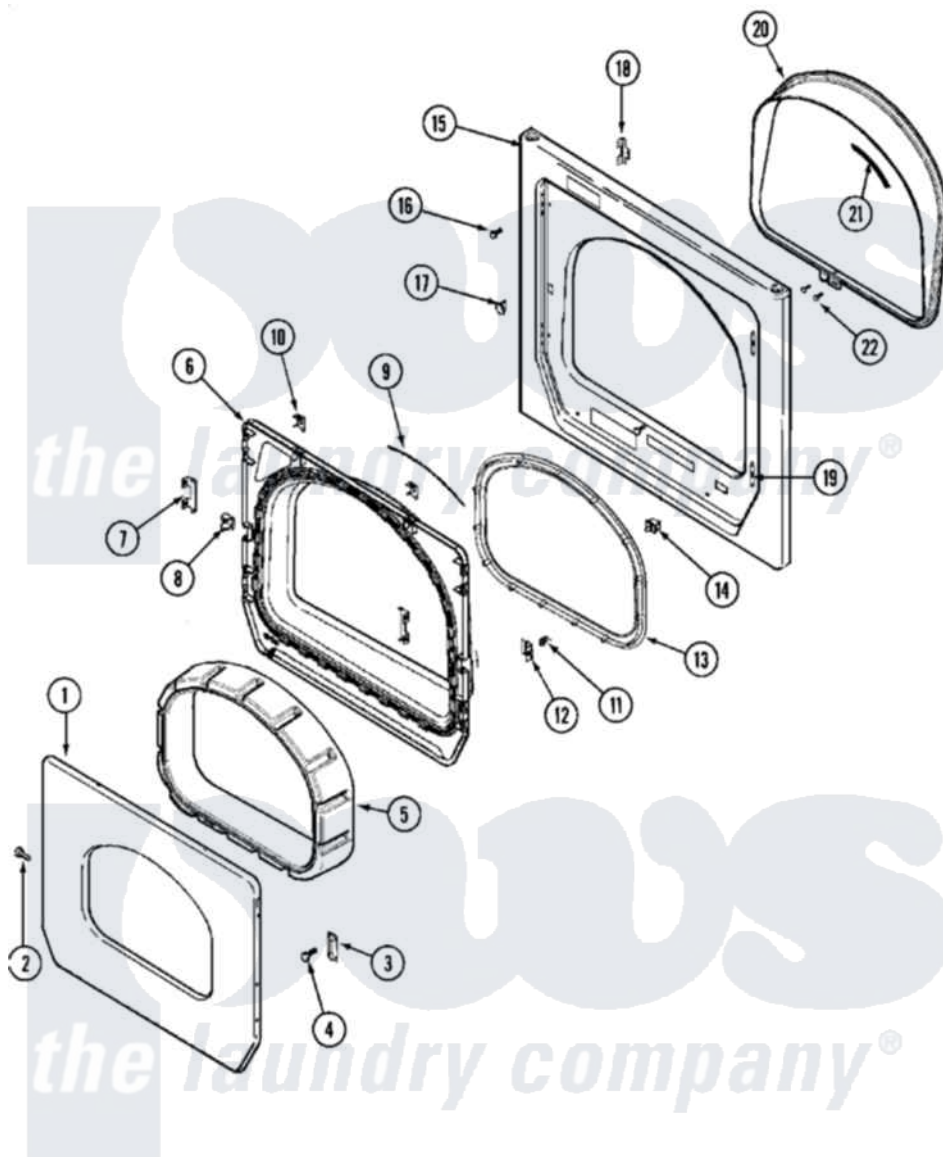

Maytag MLG15PDAWW 05 - DOOR (UPPER)

Maytag Residential Maytag MLG15PDAWW Dryer Parts Parts Diagram 05 - DOOR (UPPER)
 Click on the part number to view part

Item	Original Part Number	Replaced By	Status	Part Description
001	33002015			Door, Outer
"	NLA		Not Available	DOOR, OUTER (ALM)
002	22002063			Screw No.8-18AB Wafer Head
"	22002064	489355		Screw, 8 X 1/2
"	33002351			Screw
003	33002017			Hinge, Door
004	22002062	98006631		Screw
005	22002300	9740848		Screw, Mixing Valve Mounting
"	33002018	33002780		Door Tunnel W` Handle
"	33002019	33002781		Door Tunne
006	33002020			Door, Inner W/Seal
"	33002575			Door, Inner W/Seal
007	22002038			Clip, Door
008	33001763			Plug, Inner Door
009	33002094			Seal, Door
010	22002039			Clip, Door

011	33001761		Strike, Door
012	33001793		Bracket, Strike
013	33002022	33002607	Lens, Door
"	33002607		Lens, Door
014	33002038		Switch, Door
015	33001711	33002936	Medallion-
"	33002051		Not Available
			SCREW, FRONT PANEL
"	33002130	33002081	Panel, Front
"	33002131		Not Available
			PANEL, FRONT (ALM)
"	33002381		Not Available
			PANEL, FRONT (BSQ)
016	33001486	98008544	Screw
017	33001791	306436	Door Latch Kit--W
018	33002025		Twin Speednut
019	33001175		Cover, Hinge Hole
"	33001176		Cover, Hinge Hole
"	33002343		Not Available
			COVER, HINGE HOLE (BSQ)
020	33002026		Extension, Tumbler Front
021	33001767		Seal, Shroud
022	33001855	33002917	Screw, No.10-16