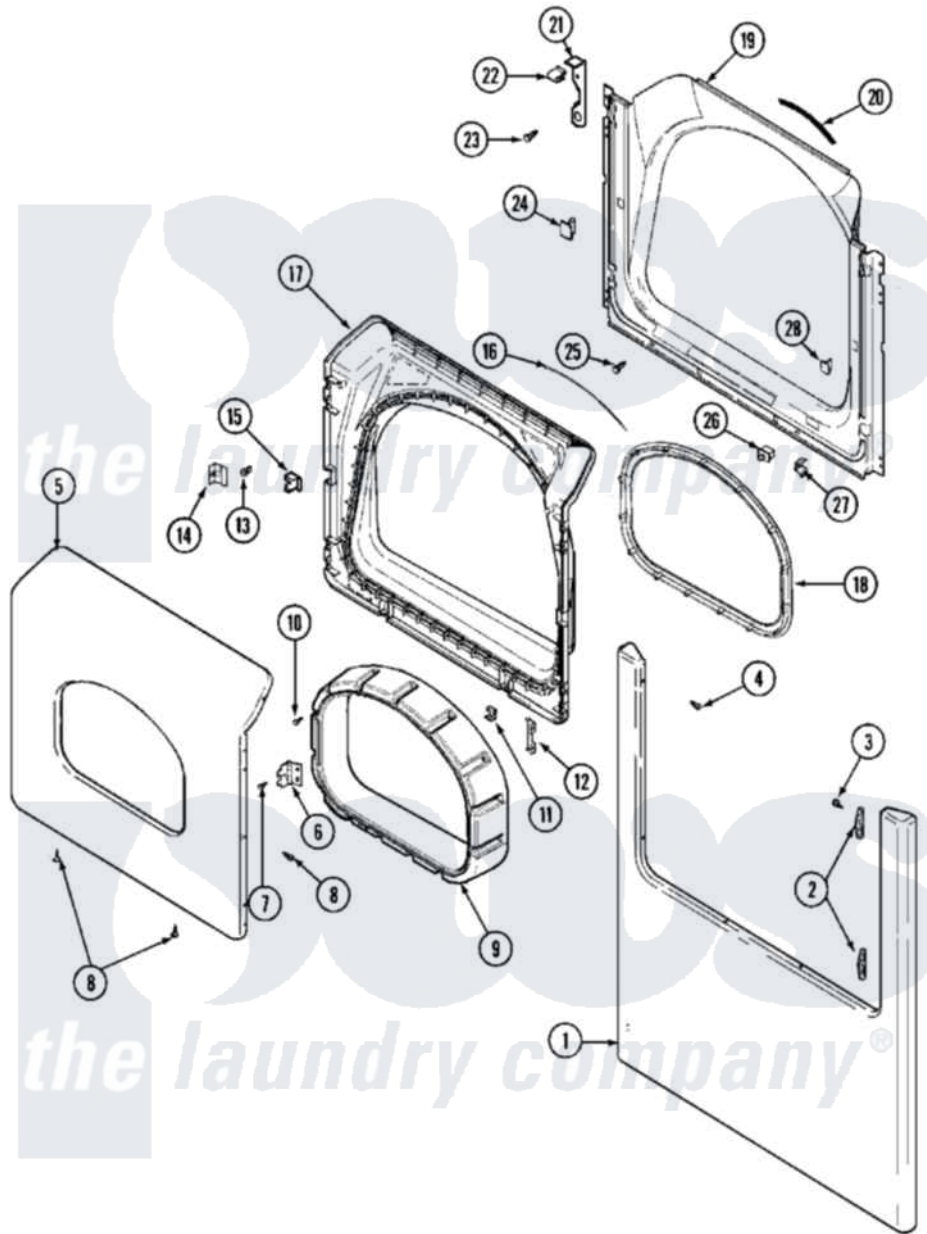

Maytag MLG15PDAWW 06 - DOOR (LOWER)

Maytag Residential Maytag MLG15PDAWW Dryer Parts Parts Diagram 06 - DOOR (LOWER)
 Click on the part number to view part

Item	Original Part Number	Replaced By	Status	Part Description
001	22002242		Not Available	PANEL, FRONT (ALM)
"	22002663		Not Available	PANEL, FRONT (BISQ)
"	22002836			Panel, Front
002	33001764			Cover, Hinge Hole
"	33001765			Cover, Hinge Hole
"	33002349			Cover, Hinge Hole
003	33001846			Screw, Hinge Hole Cover
004	22002243			Screw, Front Panel And Hinge
005	33002028			Door, Outer
"	NLA		Not Available	(ALM)
006	33001759			Hinge, Door
007	22002062	98006631		Screw
008	22002063			Screw No.8-18AB Wafer Head
"	22002064	489355		Screw, 8 X 1/2
"	33002351			Screw
009	33002018	33002780		Door Tunnel W` Handle

"	33002019	33002781	Door Tunne
010	22002300	9740848	Screw, Mixing Valve Mounting
011	22002039		Clip, Door
012	22002038		Clip, Door
013	33001761		Strike, Door
014	33001793		Bracket, Strike
015	33001763		Plug, Inner Door
016	33002094		Seal, Door
017	33002030		Door, Inner
"	33002031		(LWR-ALM)
018	33002022	33002607	Lens, Door
019	33002033		Shroud
"	NLA	Not Available	(ALM)
020	33001767		Seal, Shroud
021	22002991		Kit, Access Cover Hook
022	33002037		Fastener, Access Cover Hook
023	22001995		Screw Note: Screw, Tumbler Front And Shroud
024	33001791	306436	Door Latch Kit--W
025	33001768		Screw, Shroud Note: Screw, Shroud And Outlet Duct
026	33002038		Switch, Door
027	33001760		Bracket, Hinge
028	Y304578	LA-1003	Door Catch Kit