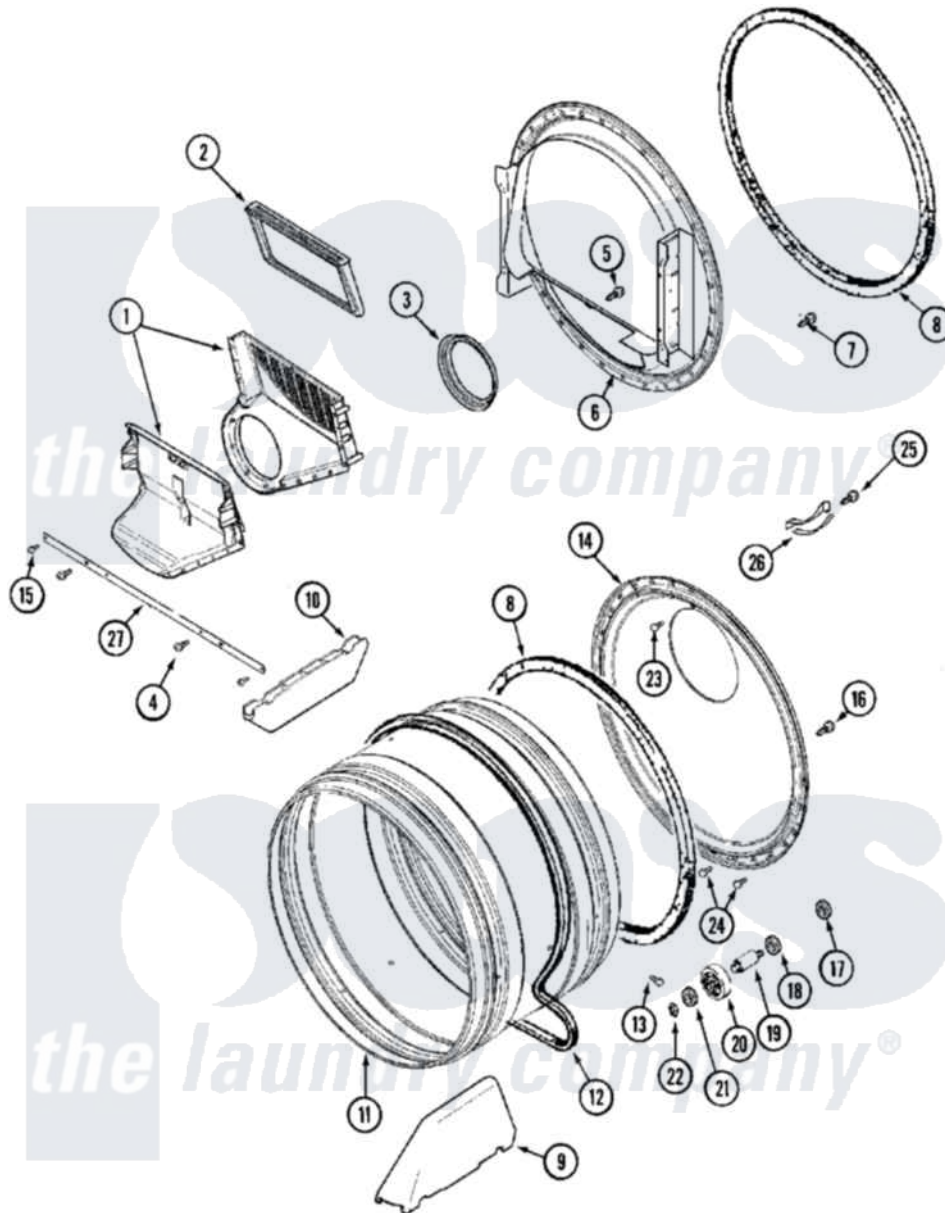

Maytag MLG15PDAWW 08 - TUMBLER

Maytag [Residential Maytag MLG15PDAWW Dryer Parts](#) Parts Diagram 08 - TUMBLER
 Click on the part number to view part

Item	Original Part Number	Replaced By	Status	Part Description
001	33001799			Outlet Duct Assembly Note: Outlet Duct Assembly
002	33001804	33002790		Lint Filter
003	33001758	33002560		Seal, Blower
004	33001768			Screw, Shroud Note: Screw, Shroud And Outlet Duct
005	NLA		Not Available	SCREW, OUTLET DUCT
006	33001802			Front, Tumbler
007	33001855	33002917		Screw, No.10-16
008	33001807			Seal, Tumbler
009	33002032			Baffle
010	33001755			Baffle
011	33001794	33001889		Tumbler
012	33001777	33002535		V-Belt
013	33001788	33002973		Screw, No.9-15 X 1.00 Hx WS
014	33001801			Back, Tumbler
015	33001805			Screw Note: Screw, Tumbler

015

[22001995](#)

Front And Shroud

016

[22001995](#)

Screw Note: Screw, Tumbler
Front And Shroud

017

[33001443](#)

022

410233

[9703438](#)

Ring-Retrn

023

[210932](#)

Screw, No.8 X 9/16 Ctsk Note:
Screw, Inlet Duct

024

22001996

[3370225](#)

Screw

025

[210720](#)

Rivet, Bearing To Tumbler Fmt

026

[306508](#)