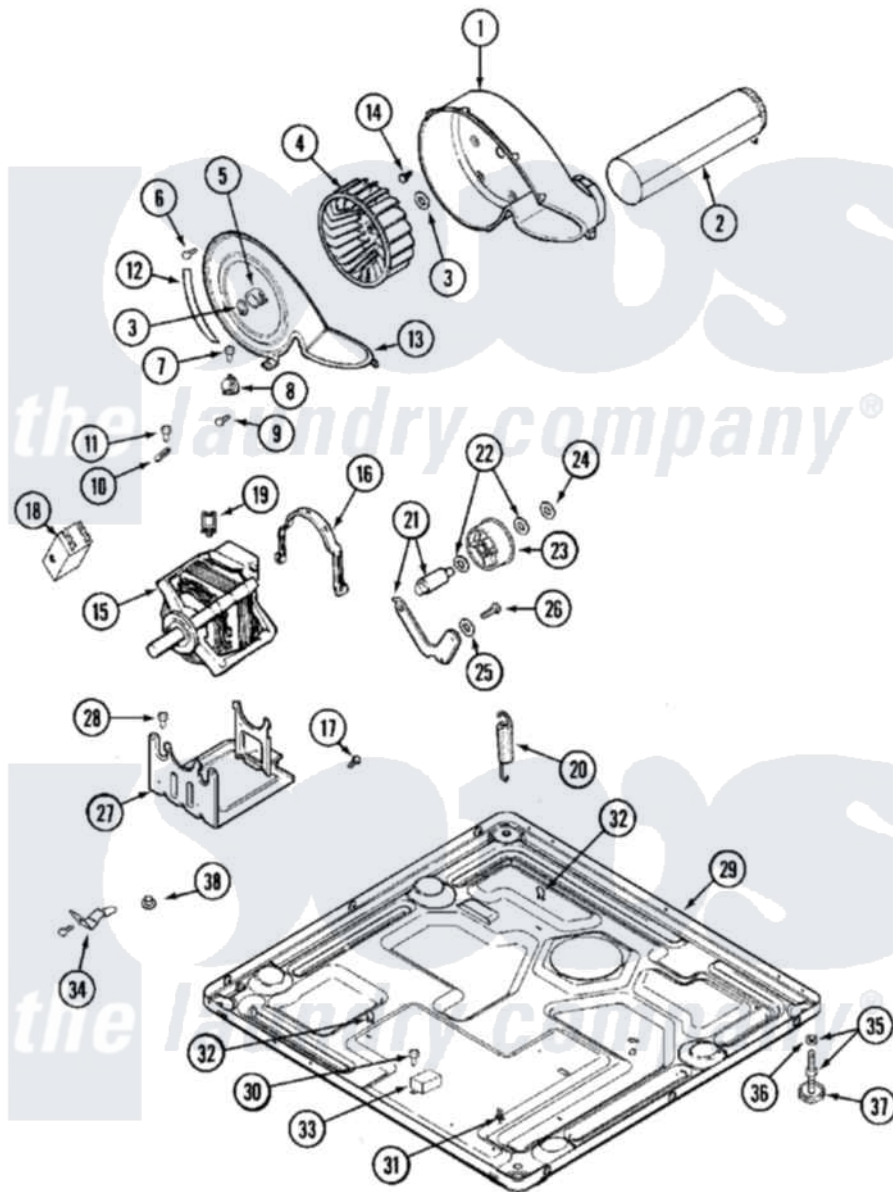

Maytag MLG15PDAWW 10 - MOTOR DRIVE

Maytag Residential Maytag MLG15PDAWW Dryer Parts Parts Diagram 10 - MOTOR DRIVE
 Click on the part number to view part

Item	Original Part Number	Replaced By	Status	Part Description
001	33001789			Housing, Blower
002	22001995			Screw Note: Screw, Tumbler Front And Shroud
"	33001800			Duct Assembly, Exhaust
003	410233	9703438		Ring-Retrn
004	33001790			Wheel, Blower
005	312967			Clamp, Blower Housing
006	33001855	33002917		Screw, No.10-16
007	Y313561			Screw---NA
008	307208			Thermistor, Temp. Control
"	33303391			Thermostat, Cycling
009	22001996	3370225		Screw
010	33001762			Fuse, Thermal
011	NLA		Not Available	SCREW, THERMAL CUT-OFF
012	NLA		Not Available	SEAL, BLOWER COVER
013	33001796	33002711		Cover, Blower Housing
014	314818	1163839		Screw