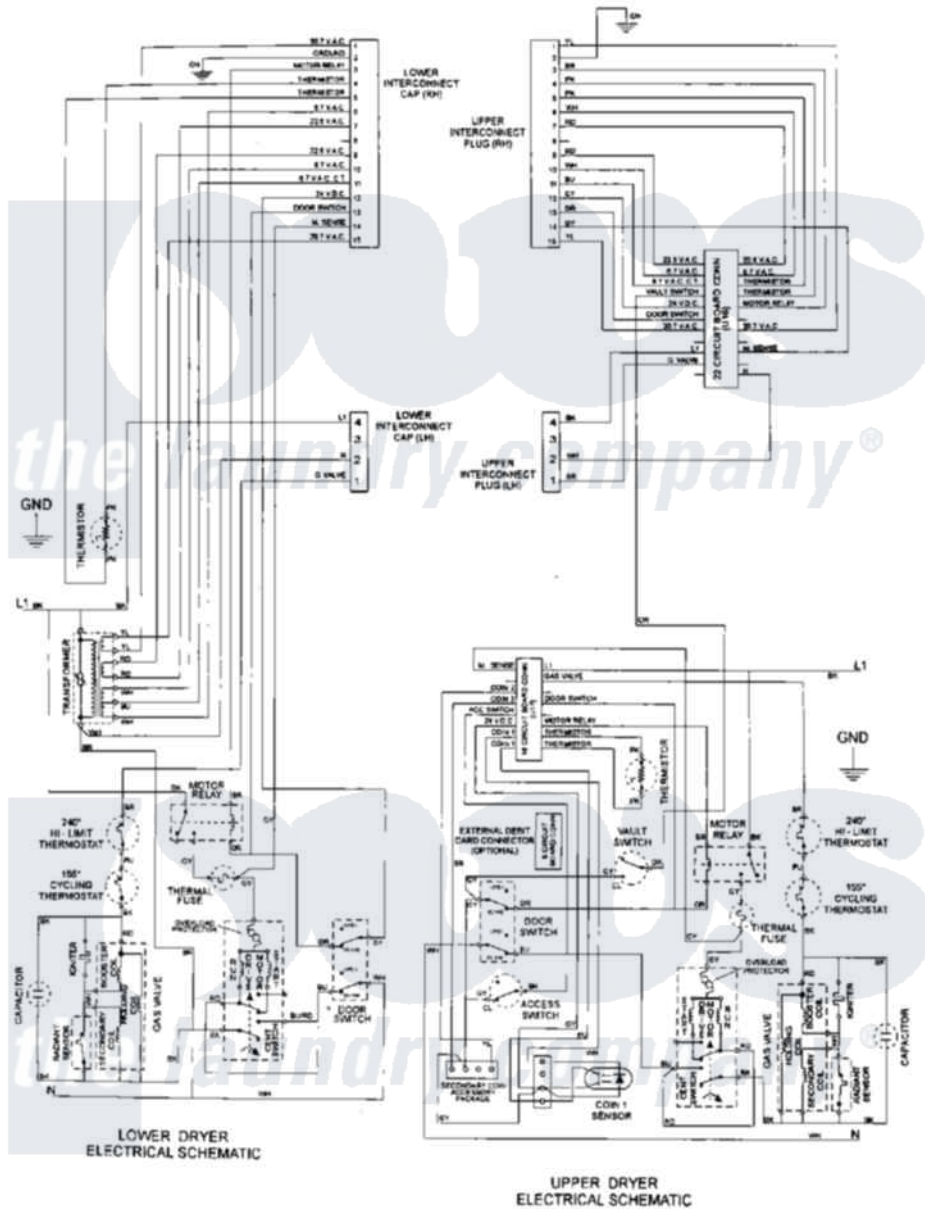

Maytag MLG15PDAWW 11 - WIRING INFORMATION

Maytag Residential Maytag MLG15PDAWW Dryer Parts Parts Diagram 11 - WIRING INFORMATION
 Click on the part number to view part

Item	Original Part Number	Replaced By	Status	Part Description
001	NLA		Not Available	WIRING INFORMATION