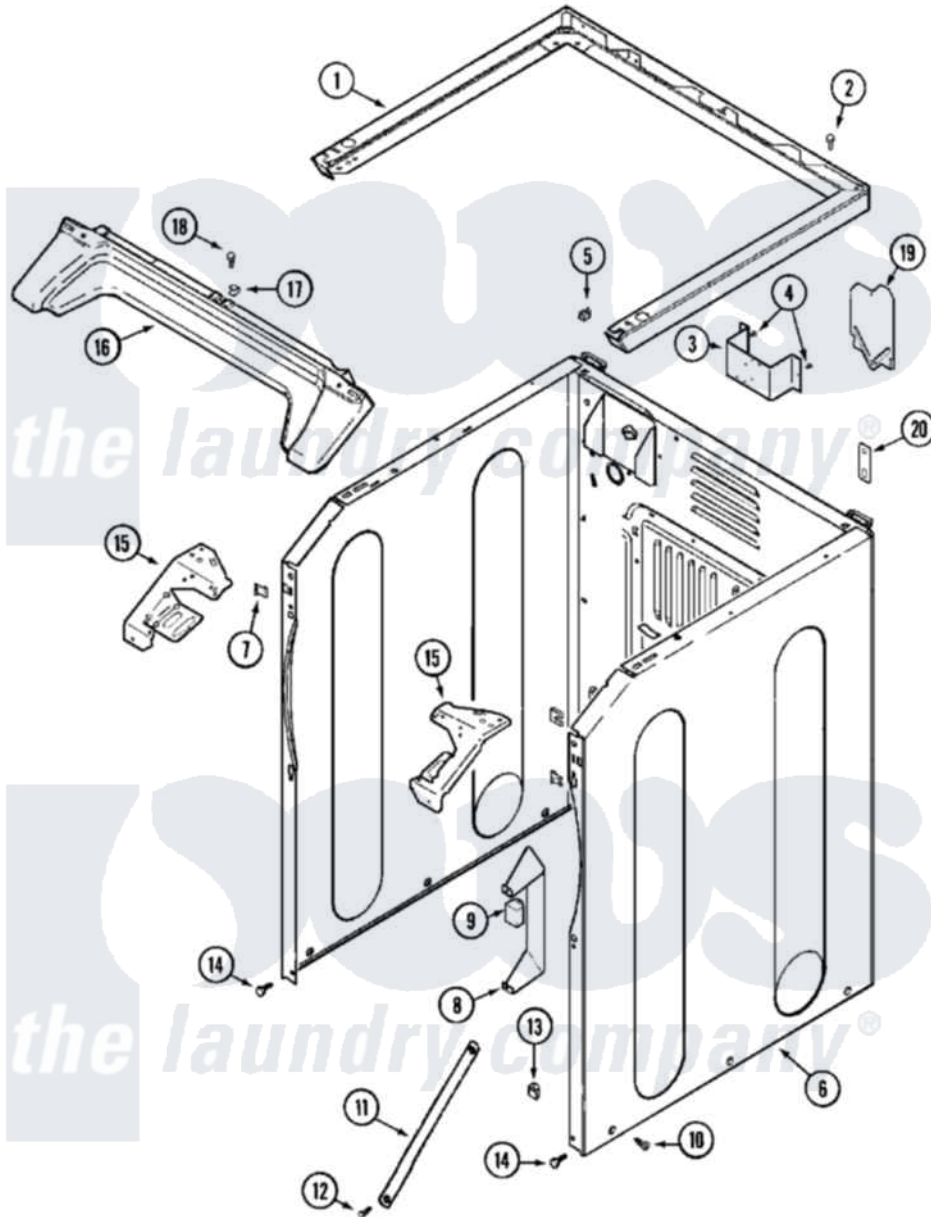

Maytag MLG15PDAXQ 01 - CABINET-FRONT (LOWER)

Maytag Residential Maytag MLG15PDAXQ Dryer Parts Parts Diagram 01 - CABINET-FRONT (LOWER)
 Click on the part number to view part

Item	Original Part Number	Replaced By	Status	Part Description
001	33002005	33002963		Support, Weld Assembly
"	33002446	22004153		Support We
"	NLA		Not Available	(ALM)
002	22001883	214354		Screw, Top Cover To Cabnt.
003	NLA		Not Available	BRACKET, TERMINAL BLOCK---NA
004	22001995			Screw Note: Screw, Tumbler Front And Shroud
005	22001502			Fastener, U-NUt
006	22003639			Cabinet Assembly
"	NLA		Not Available	CABINET ASSY. (WHT)
007	22002049			Clip Note: Clip, Front Panel
008	Y313561			Screw---NA
"	314627			Bracket, Relays
"	Y310632	1163839		Screw
009	206824	W10133335		Relay, Motor
"	Y251119	3177991		Screw

010	213007		Xfor Cabinet See Cabinet, Back
011	22002259	22002767	Brace, Cross
012	22001995		Screw Note: Screw, Tumbler Front And Shroud
013	Y310376		Clip, Door Switch Harness
014	22001995		Screw Note: Screw, Tumbler Front And Shroud
015	33002009		Bracket, Corner
"	33002010	33002473	Bracket, Corner
016	22002664		COVER, ACCESS (BSQ)
"	33002011		Cover, Access
"	33002012		Cover, Access
017	33002013		Fastener Clip, Access Cover
018	22001995		Screw Note: Screw, Tumbler Front And Shroud
019	33001795		Cover, Terminal Block
020	22001995		Screw Note: Screw, Tumbler Front And Shroud
"	33002060		Bracket, Security
021	33001989		Retainer, Vault Switch
"	33002064		Wire Harness, Main