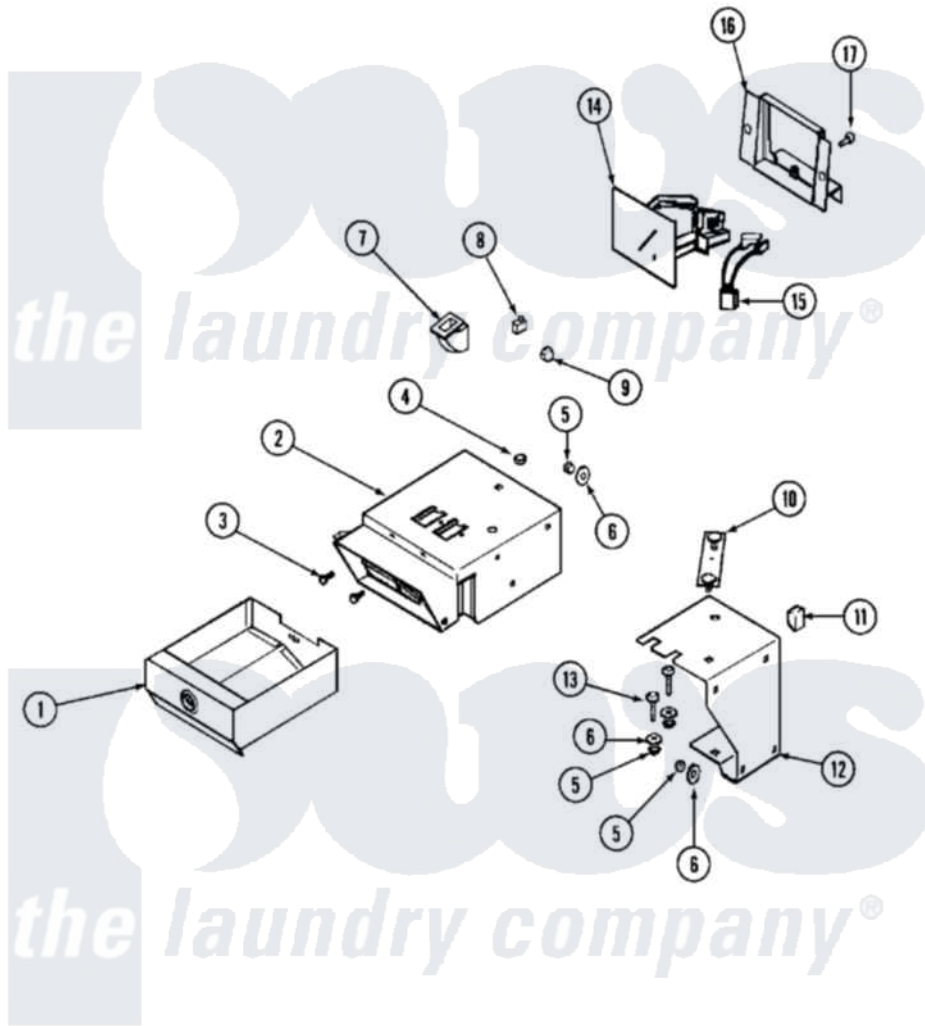

# Maytag MLG15PDAXW 02 - CONTROL CENTER (UPPER)

Maytag Residential Maytag MLG15PDAXW Dryer Parts Parts Diagram 02 - CONTROL CENTER (UPPER)  
 Click on the part number to view part

Item	Original Part Number	Replaced By	Status	Part Description
001	33001984	<a href="#">Y33001983</a>		Box, Coin
"	33002443		Not Available	BOX, COIN (BSQ)
"	<a href="#">Y33001983</a>			Box, Coin
002	<a href="#">33001987</a>			(ALM)
"	33002444		Not Available	VAULT, COIN (BSQ)
"	<a href="#">Y33001986</a>			Vault, Coin
003	212707	<a href="#">3196385</a>		Screw
004	Y052740	<a href="#">62739</a>		Nut, Lock
005	<a href="#">Y052734</a>			Nut, Carrage Bolts And Bracket
006	<a href="#">312535</a>			Washer, Vault Mounting Brk.
"	NLA		Not Available	WASHER, VAULT MOUNTING BRK.
007	<a href="#">314635</a>			Chute, Coin
008	<a href="#">33001250</a>			Switch, Vault And Service Door
009	NLA		Not Available	NUT, CAGE

010	22001810	Not Available	STRAP, MOUNTING
011	<a href="#">33001989</a>		Retainer, Vault Switch
012	<a href="#">33001990</a>		Bracket, Mounting Vault
013	<a href="#">33001991</a>		Bolt, Carriage
014	<a href="#">216200</a>		Face Plate Return Button
"	<a href="#">22001875</a>		Coin Drop Assembly-Dual
"	<a href="#">22002144</a>		Single Faceplate
"	22002535	<a href="#">W10133245</a>	Dual Coin Drop Assembly
"	<a href="#">22003815</a>		Dual Faceplate
015	<a href="#">314665</a>		Screw, Switch Assembly
"	<a href="#">33001985</a>		Switch, Optic
016	<a href="#">33001992</a>		Bracket, Coin Drop Mount.
"	33001993	<a href="#">33001992</a>	Bracket, Coin Drop Mount.
"	<a href="#">33002445</a>		Bracket, Coin Drop Mount.
017	<a href="#">Y313561</a>		Screw---NA
"	<a href="#">910181</a>		Lockwasher, Terminal Block