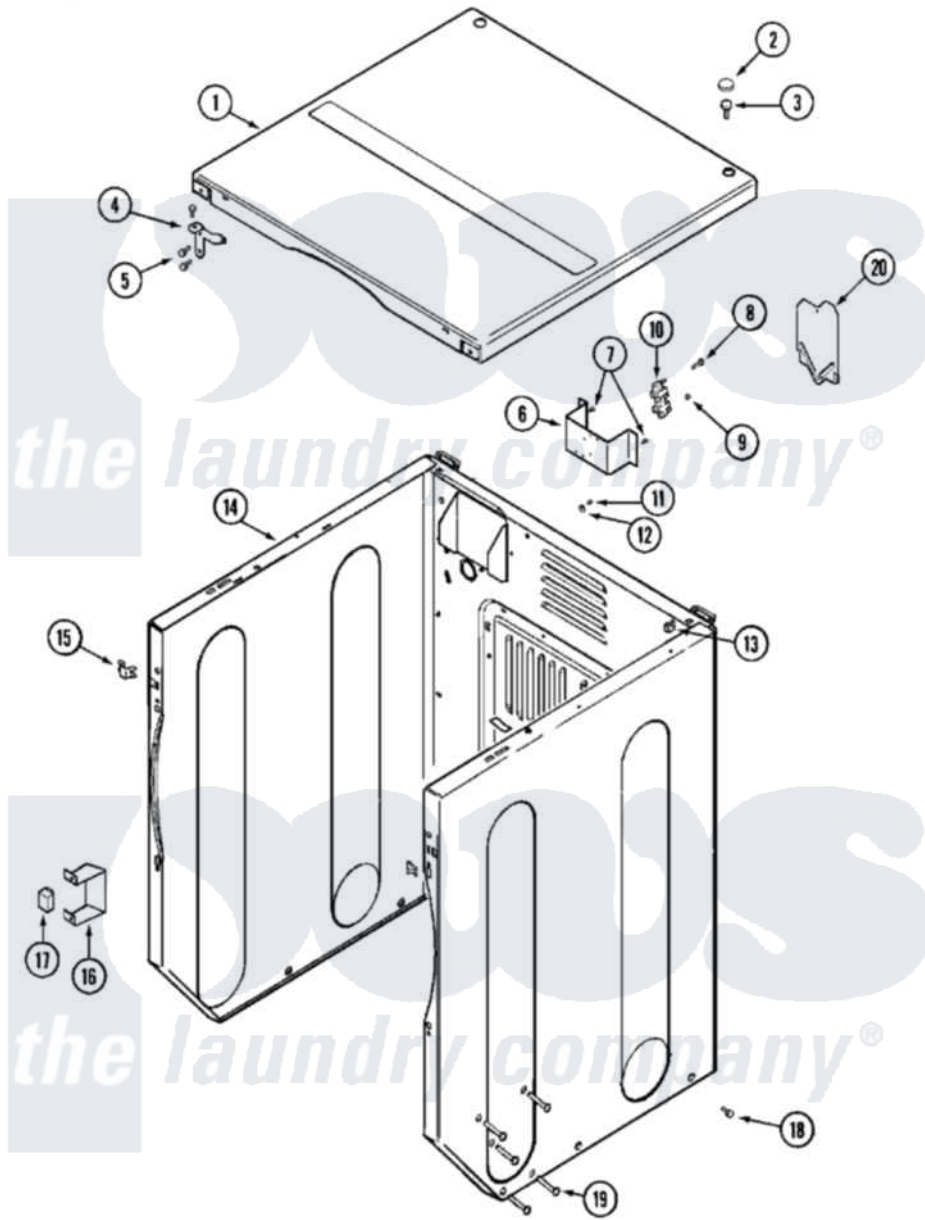

Maytag MLG15PDAXW 03 - CABINET-FRONT (UPPER)

Maytag Residential Maytag MLG15PDAXW Dryer Parts Parts Diagram 03 - CABINET-FRONT (UPPER)
 Click on the part number to view part

Item	Original Part Number	Replaced By	Status	Part Description
001	33002124			Cover, Top
"	NLA		Not Available	(ALM)
002	33001997			Plug, Hole
003	22001883	214354		Screw, Top Cover To Cabnt.
004	33001998			Bracket, Top Cover
"	33001999			Bracket, Top Cover
005	22001995			Screw Note: Screw, Tumbler Front And Shroud
006	NLA		Not Available	BRACKET, TERMINAL BLOCK---NA
007	22001995			Screw Note: Screw, Tumbler Front And Shroud
008	Y312209	W10001200		Screw
009	311484	112432		Nut
010	33001244			Block, Terminal
011	NLA		Not Available	SCREW, GROUND LUG
012	310933	33002194		Nut, Speed

013	22001502		Fastener, U-NUt
014	22003646		Cabinet Assembly-Upr
"	NLA	Not Available	CABINET (WHT)
015	33001980		Fastener, Access Panel
016	Y313561		Screw---NA
"	33002002		Bracket, Switch
"	Y310632	1163839	Screw
017	206824	W10133335	Relay, Motor
"	Y251119	3177991	Screw
018	213007		Xfor Cabinet See Cabinet, Back
019	33001991		Bolt, Carriage
020	33001795		Cover, Terminal Block