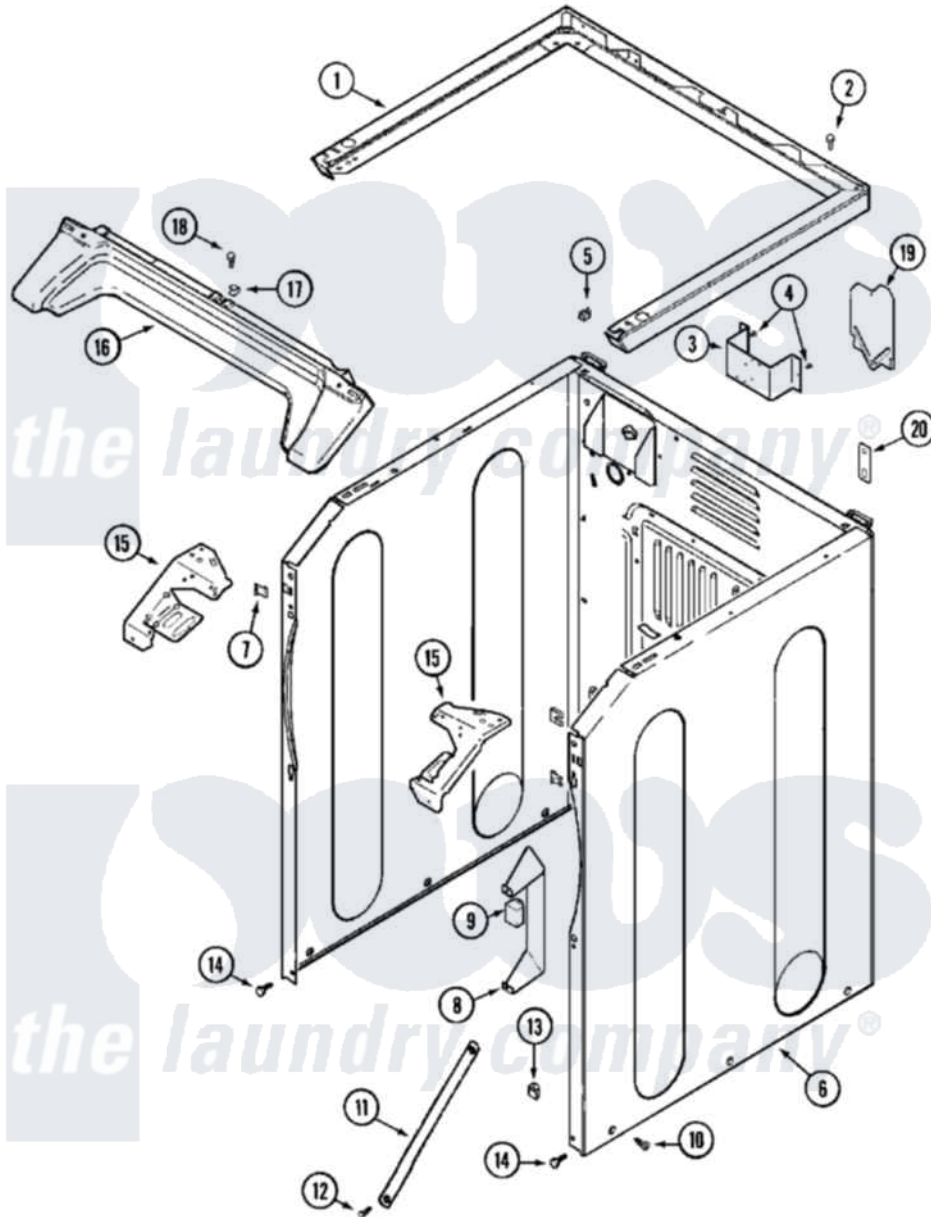

Maytag MLG15PDAXW 04 - CABINET-FRONT (LOWER)

Maytag [Residential Maytag MLG15PDAXW Dryer Parts](#) Parts Diagram 04 - CABINET-FRONT (LOWER)
 Click on the part number to view part

Item	Original Part Number	Replaced By	Status	Part Description
001	33002005	33002963		Support, Weld Assembly
"	33002446	22004153		Support We
"	NLA		Not Available	(ALM)
002	22001883	214354		Screw, Top Cover To Cabnt.
003	NLA		Not Available	BRACKET, TERMINAL BLOCK---NA
004	22001995			Screw Note: Screw, Tumbler Front And Shroud
005	22001502			Fastener, U-NUt
006	22003639			Cabinet Assembly
"	NLA		Not Available	CABINET ASSY. (WHT)
007	22002049			Clip Note: Clip, Front Panel
008	Y313561			Screw---NA
"	314627			Bracket, Relays
"	Y310632	1163839		Screw
009	206824	W10133335		Relay, Motor
"	Y251119	3177991		Screw

010	213007		Xfor Cabinet See Cabinet, Back
011	22002259	22002767	Brace, Cross
012	22001995		Screw Note: Screw, Tumbler Front And Shroud
013	Y310376		Clip, Door Switch Harness
014	22001995		Screw Note: Screw, Tumbler Front And Shroud
015	33002009		Bracket, Corner
"	33002010	33002473	Bracket, Corner
016	22002664		COVER, ACCESS (BSQ)
"	33002011		Cover, Access
"	33002012		Cover, Access
017	33002013		Fastener Clip, Access Cover
018	22001995		Screw Note: Screw, Tumbler Front And Shroud
019	33001795		Cover, Terminal Block
020	22001995		Screw Note: Screw, Tumbler Front And Shroud
"	33002060		Bracket, Security
021	33001989		Retainer, Vault Switch
"	33002064		Wire Harness, Main