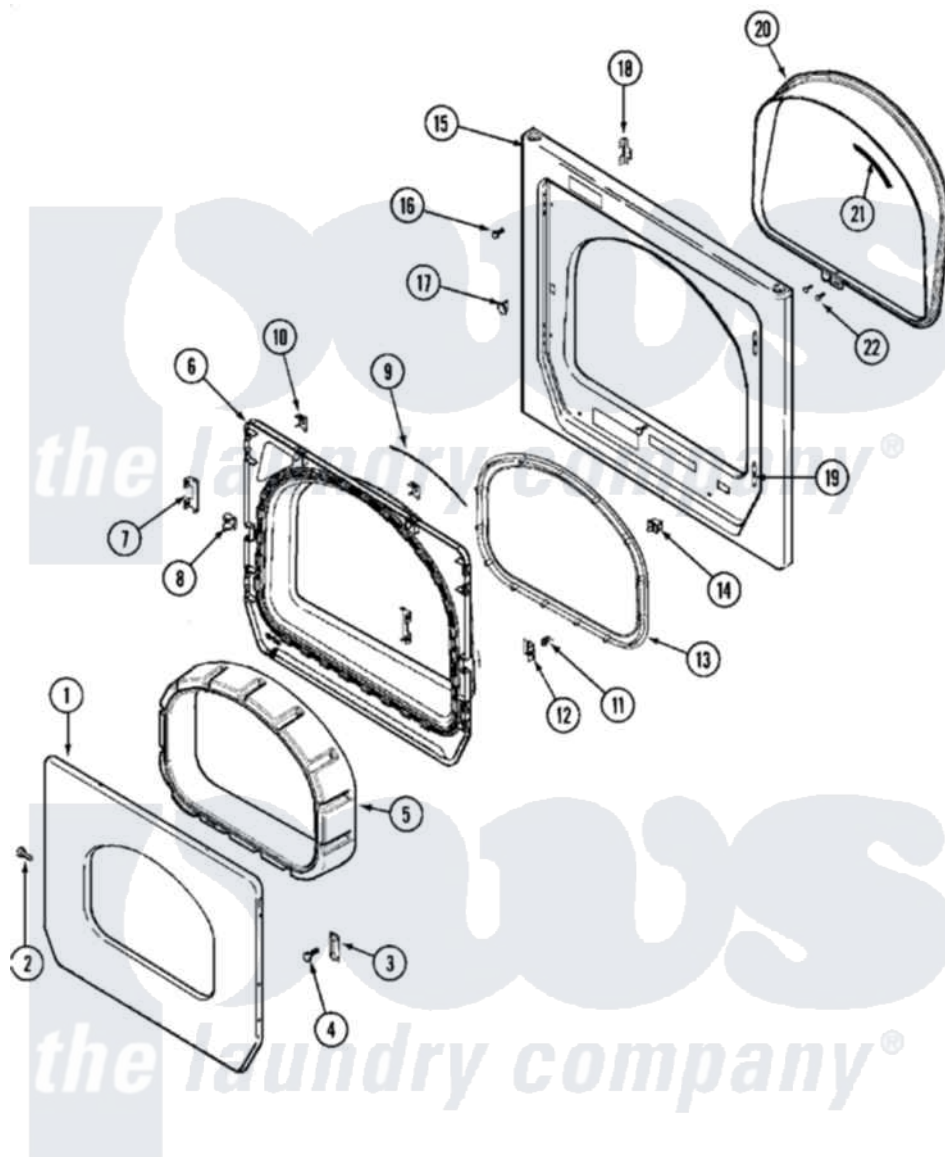

# Maytag MLG15PDAXW 05 - DOOR (UPPER)

Maytag Residential Maytag MLG15PDAXW Dryer Parts Parts Diagram 05 - DOOR (UPPER)  
 Click on the part number to view part

Item	Original Part Number	Replaced By	Status	Part Description
001	<a href="#">33002015</a>			Door, Outer
"	NLA		Not Available	(ALM)
002	<a href="#">22002063</a>			Screw No.8-18AB Wafer Head
"	22002064	<a href="#">489355</a>		Screw, 8 X 1/2
"	<a href="#">33002351</a>			Screw
003	<a href="#">33002017</a>			Hinge, Door
004	22002062	<a href="#">98006631</a>		Screw
005	22002300	<a href="#">9740848</a>		Screw, Mixing Valve Mounting
"	33002018	<a href="#">33002780</a>		Door Tunnel W` Handle
"	33002019	<a href="#">33002781</a>		Door Tunne
006	<a href="#">33002020</a>			Door, Inner W/Seal
"	NLA		Not Available	(ALM)
007	<a href="#">22002038</a>			Clip, Door
008	<a href="#">33001763</a>			Plug, Inner Door
009	<a href="#">33002094</a>			Seal, Door
010	<a href="#">22002039</a>			Clip, Door

011	<a href="#">33001761</a>		Strike, Door
012	<a href="#">33001793</a>		Bracket, Strike
013	33002022	<a href="#">33002607</a>	Lens, Door
"	<a href="#">33002607</a>		Lens, Door
014	<a href="#">33002038</a>		Switch, Door
015	33001711	<a href="#">33002936</a>	Medallion-
"	33002051		Not Available
			SCREW, FRONT PANEL
"	33002130	<a href="#">33002081</a>	Panel, Front
"	33002131		Not Available
			PANEL, FRONT (ALM)
"	33002381		Not Available
			PANEL, FRONT (BSQ)
016	33001486	<a href="#">98008544</a>	Screw
017	33001791	<a href="#">306436</a>	Door Latch Kit--W
018	<a href="#">33002025</a>		Twin Speednut
019	<a href="#">33001175</a>		Cover, Hinge Hole
"	<a href="#">33001176</a>		Cover, Hinge Hole
"	33002343		Not Available
			COVER, HINGE HOLE (BSQ)
020	<a href="#">33002026</a>		Extension, Tumbler Front
021	<a href="#">33001767</a>		Seal, Shroud
022	33001855	<a href="#">33002917</a>	Screw, No.10-16