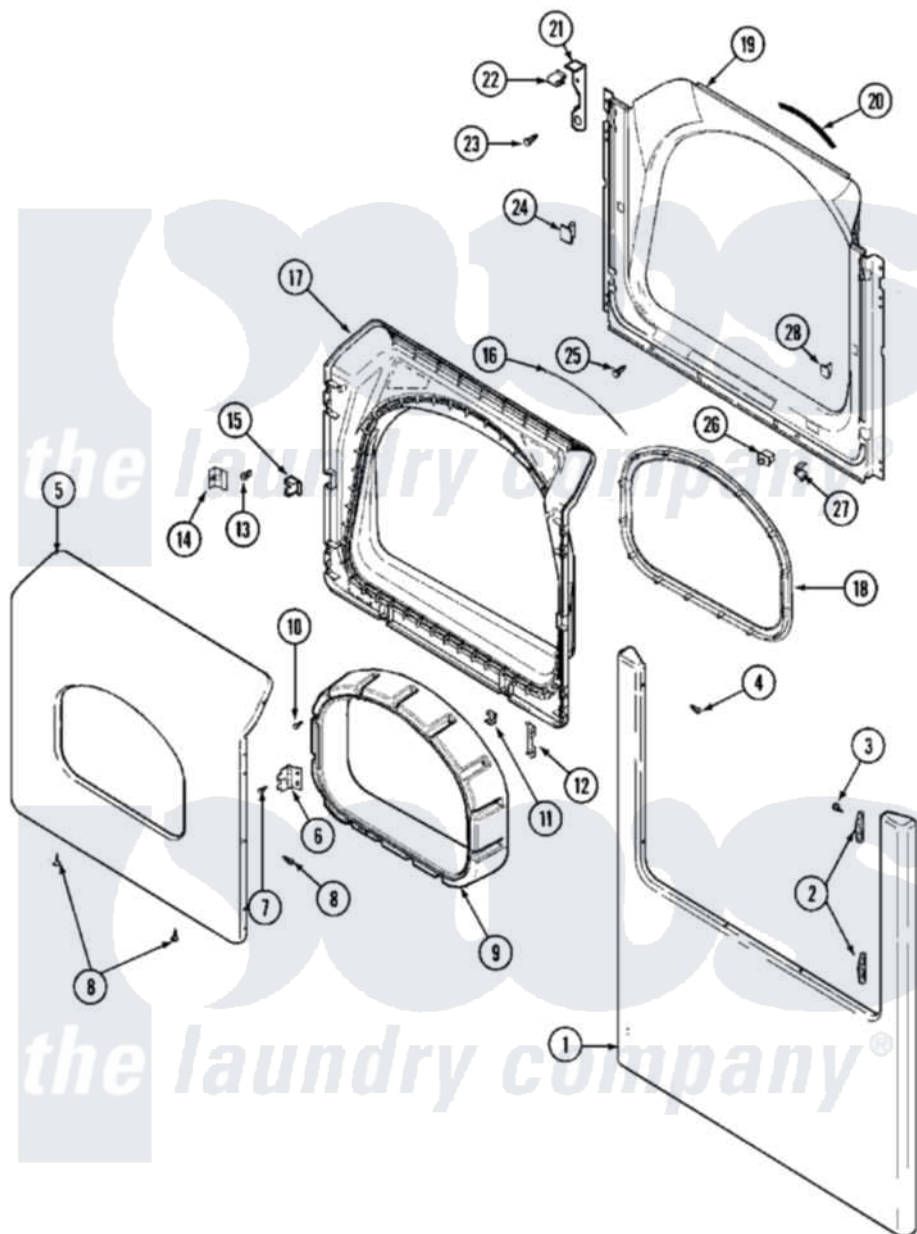

# Maytag MLG15PDAXW 06 - DOOR (LOWER)

Maytag Residential Maytag MLG15PDAXW Dryer Parts Parts Diagram 06 - DOOR (LOWER)  
 Click on the part number to view part

Item	Original Part Number	Replaced By	Status	Part Description
001	22002241	<a href="#">22002836</a>		Panel, Front
"	22002242		Not Available	PANEL, FRONT (ALM)
"	22002663		Not Available	PANEL, FRONT (BISQ)
002	<a href="#">33001764</a>			Cover, Hinge Hole
"	<a href="#">33001765</a>			Cover, Hinge Hole
"	<a href="#">33002349</a>			Cover, Hinge Hole
003	<a href="#">33001846</a>			Screw, Hinge Hole Cover
004	<a href="#">22002243</a>			Screw, Front Panel And Hinge
005	<a href="#">33002028</a>			Door, Outer
"	NLA		Not Available	(ALM)
006	<a href="#">33001759</a>			Hinge, Door
007	22002062	<a href="#">98006631</a>		Screw
008	<a href="#">22002063</a>			Screw No.8-18AB Wafer Head
"	22002064	<a href="#">489355</a>		Screw, 8 X 1/2
"	<a href="#">33002351</a>			Screw
009	33002018	<a href="#">33002780</a>		Door Tunnel W` Handle