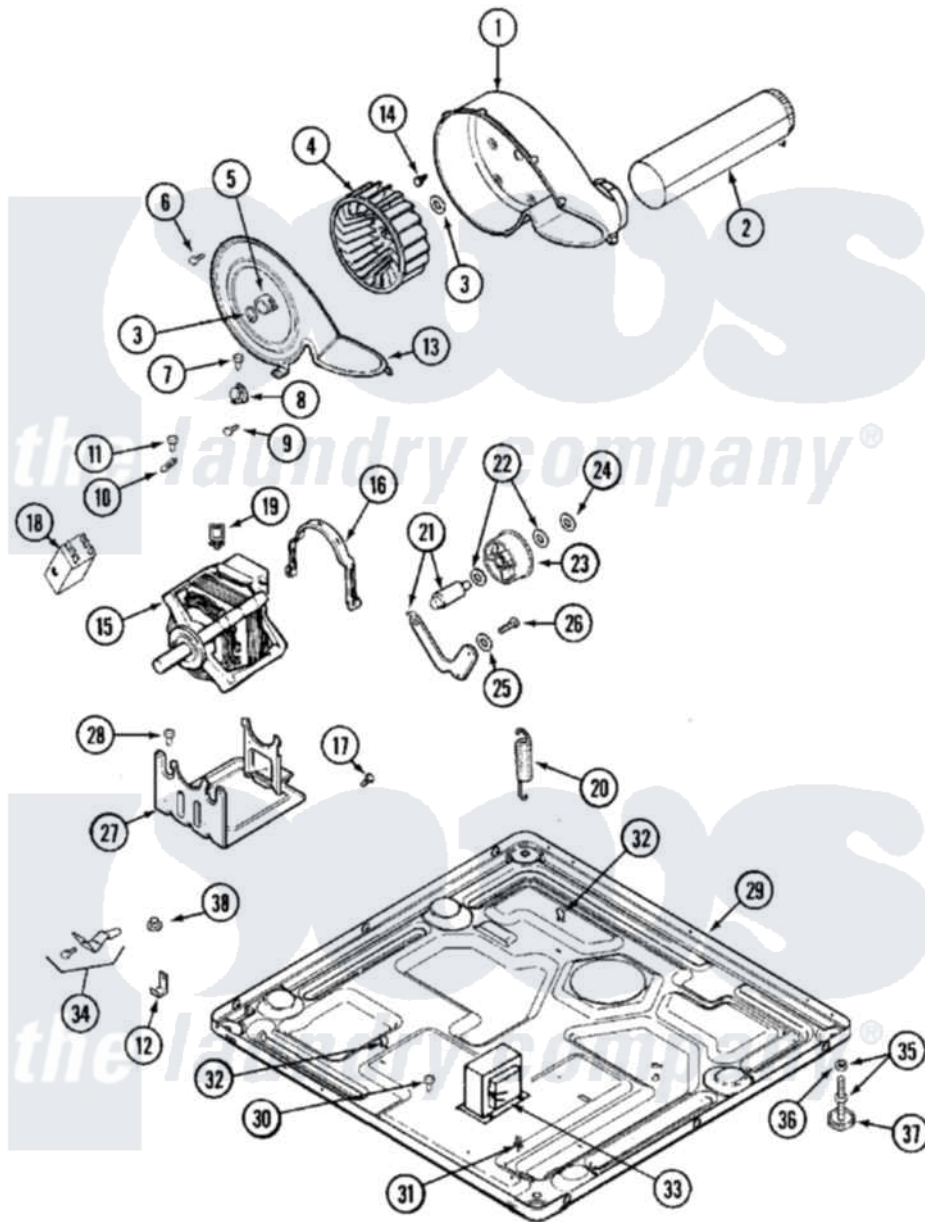

# Maytag MLG15PDAXW 08 - MOTOR DRIVE

Maytag [Residential Maytag MLG15PDAXW Dryer Parts](#) Parts Diagram 08 - MOTOR DRIVE  
 Click on the part number to view part

| Item | Original Part Number     | Replaced By              | Status        | Part Description                            |
|------|--------------------------|--------------------------|---------------|---|
| 001  | <a href="#">33001789</a> |                          |               | Housing, Blower                             |
| 002  | <a href="#">22001995</a> |                          |               | Screw Note: Screw, Tumbler Front And Shroud |
| "    | <a href="#">33001800</a> |                          |               | Duct Assembly, Exhaust                      |
| 003  | 410233                   | <a href="#">9703438</a>  |               | Ring-Retrn                                  |
| 004  | <a href="#">33001790</a> |                          |               | Wheel, Blower                               |
| 005  | <a href="#">312967</a>   |                          |               | Clamp, Blower Housing                       |
| 006  | 33001855                 | <a href="#">33002917</a> |               | Screw, No.10-16                             |
| 007  | <a href="#">Y313561</a>  |                          |               | Screw---NA                                  |
| 008  | <a href="#">307208</a>   |                          |               | Thermistor, Temp. Control                   |
| "    | <a href="#">33303391</a> |                          |               | Thermostat, Cycling                         |
| 009  | 22001996                 | <a href="#">3370225</a>  |               | Screw                                       |
| 010  | <a href="#">33001762</a> |                          |               | Fuse, Thermal                               |
| 011  | NLA                      |                          | Not Available | SCREW, THERMAL CUT-OFF                      |
| 012  | <a href="#">22002239</a> |                          |               | Clip, Front Panel                           |
| "    | <a href="#">33002190</a> |                          |               | SCrew, C BraCe, BraCket, Cabinet            |