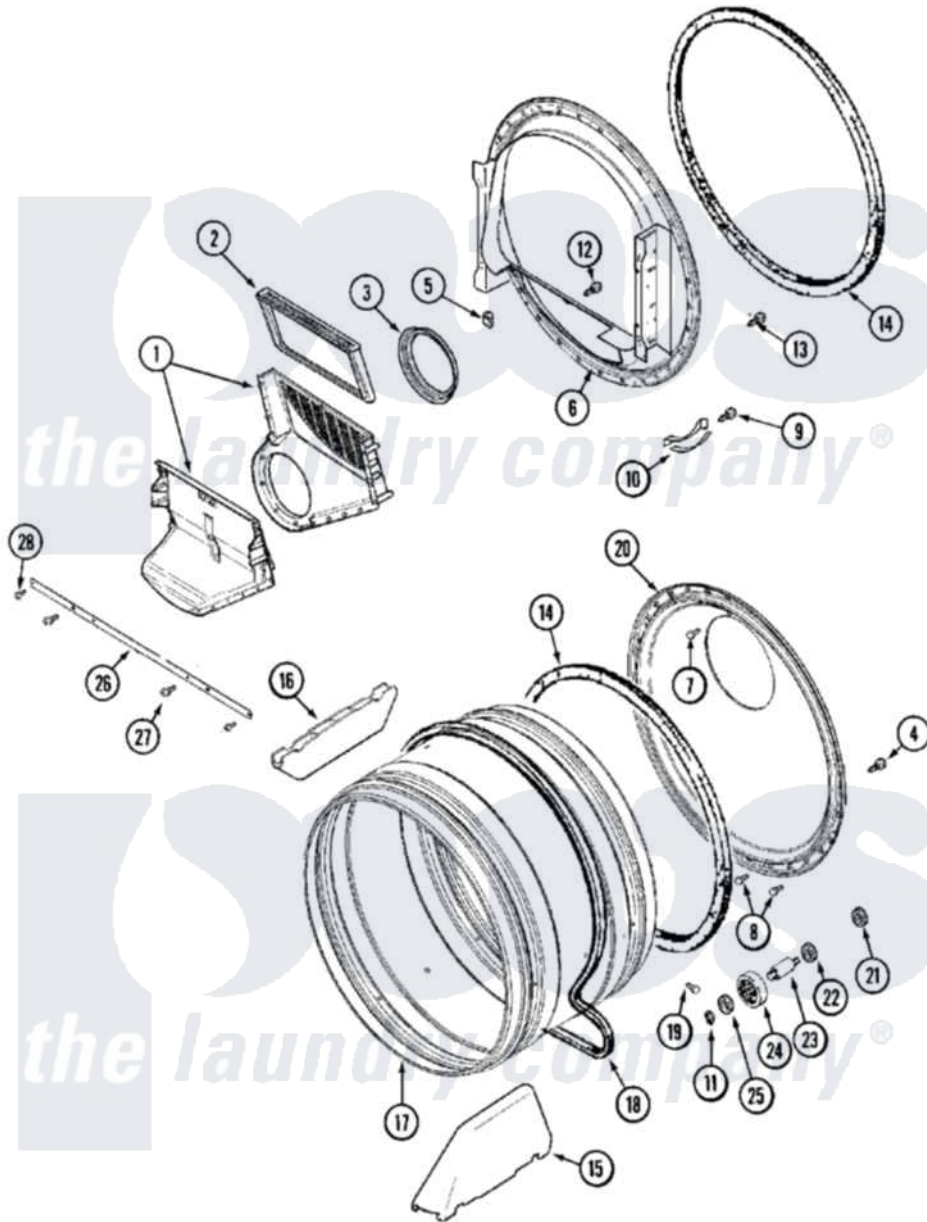

Maytag MLG15PDAXW 09 - TUMBLER

Maytag [Residential Maytag MLG15PDAXW Dryer Parts](#) Parts Diagram 09 - TUMBLER
 Click on the part number to view part

Item	Original Part Number	Replaced By	Status	Part Description
001	33001799			Outlet Duct Assembly Note: Outlet Duct Assembly
002	33001808			Filter, Lint
003	33001758	33002560		Seal, Blower
004	33002190			SCrew, C BraCe, BraCket, Cabinet
005	Y310376			Clip, Door Switch Harness
006	33001802			Front, Tumbler
007	210932			Screw, No.8 X 9/16 Ctsk Note: Screw, Inlet Duct
008	22001996	3370225		Screw
009	210720			Rivet, Bearing To Tumbler Frnt
010	306508			Tumbler Bearing Kit ---W
011	410233	9703438		Ring-Retrn
012	NLA		Not Available	SCREW, OUTLET DUCT (PHILLIPS)
013	33001855	33002917		Screw, No.10-16
014	33001807			Seal, Tumbler

015	33001756	33002032	Baffle
016	33001755		Baffle
017	33001889		Tumbler
018	33001777	33002535	V-Belt
019	33001788	33002973	Screw, No.9-15 X 1.00 Hx WS
020	33001801		Back, Tumbler
021	33001443		Nut, Hex
022	Y313347	312535	Washer, Vault Mounting Brk.
023	Y312948	6-3129480	Shaft- Tumbler
024	Y303373	12001541	Drum Roller/Washer Assembly--W
025	312535		Washer, Vault Mounting Brk.
026	33002039		Brace, Tumbler Front
027	33001768		Screw, Shroud Note: Screw, Shroud And Outlet Duct
028	22001995		Screw Note: Screw, Tumbler Front And Shroud